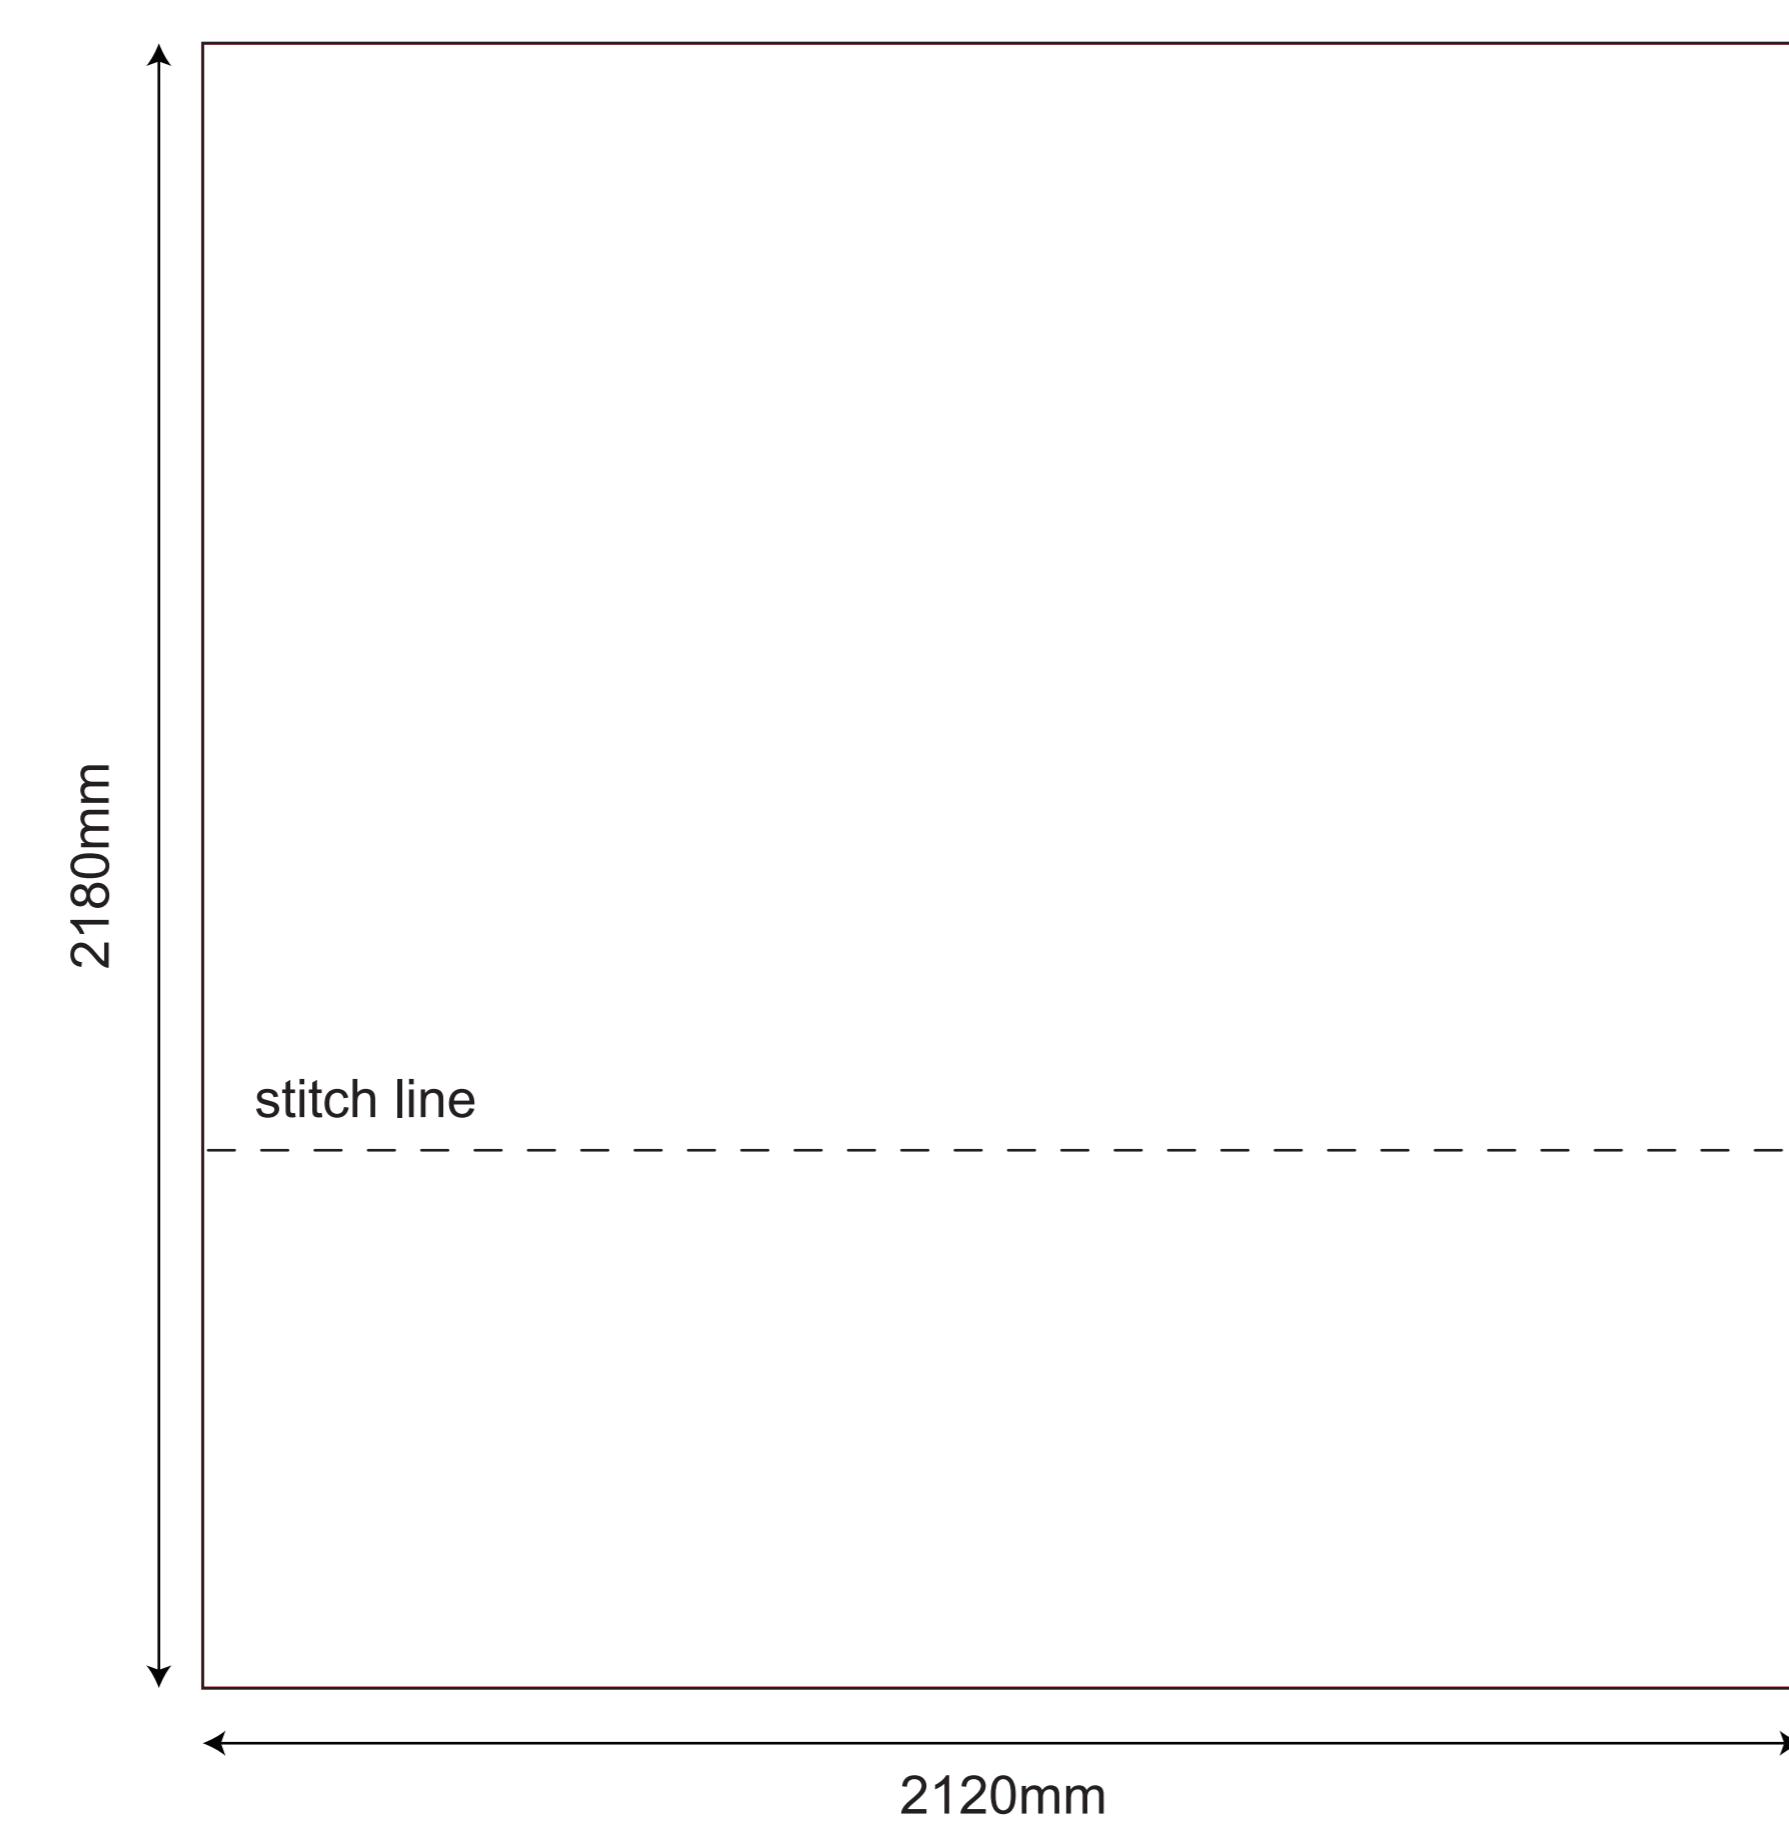

2x2 Rhino Gazebo - Complete Kit

OUTSIDE OF THE GAZEBO - LEFT SIDE

OUTSIDE OF THE GAZEBO - RIGHT SIDE

OUTSIDE OF THE GAZEBO - BACK SIDE

OUTSIDE OF THE GAZEBO - FRONT SIDE

INSIDE OF THE GAZEBO - LEFT WALL

INSIDE OF THE GAZEBO - RIGHT WALL

INSIDE OF THE GAZEBO - BACK WALL