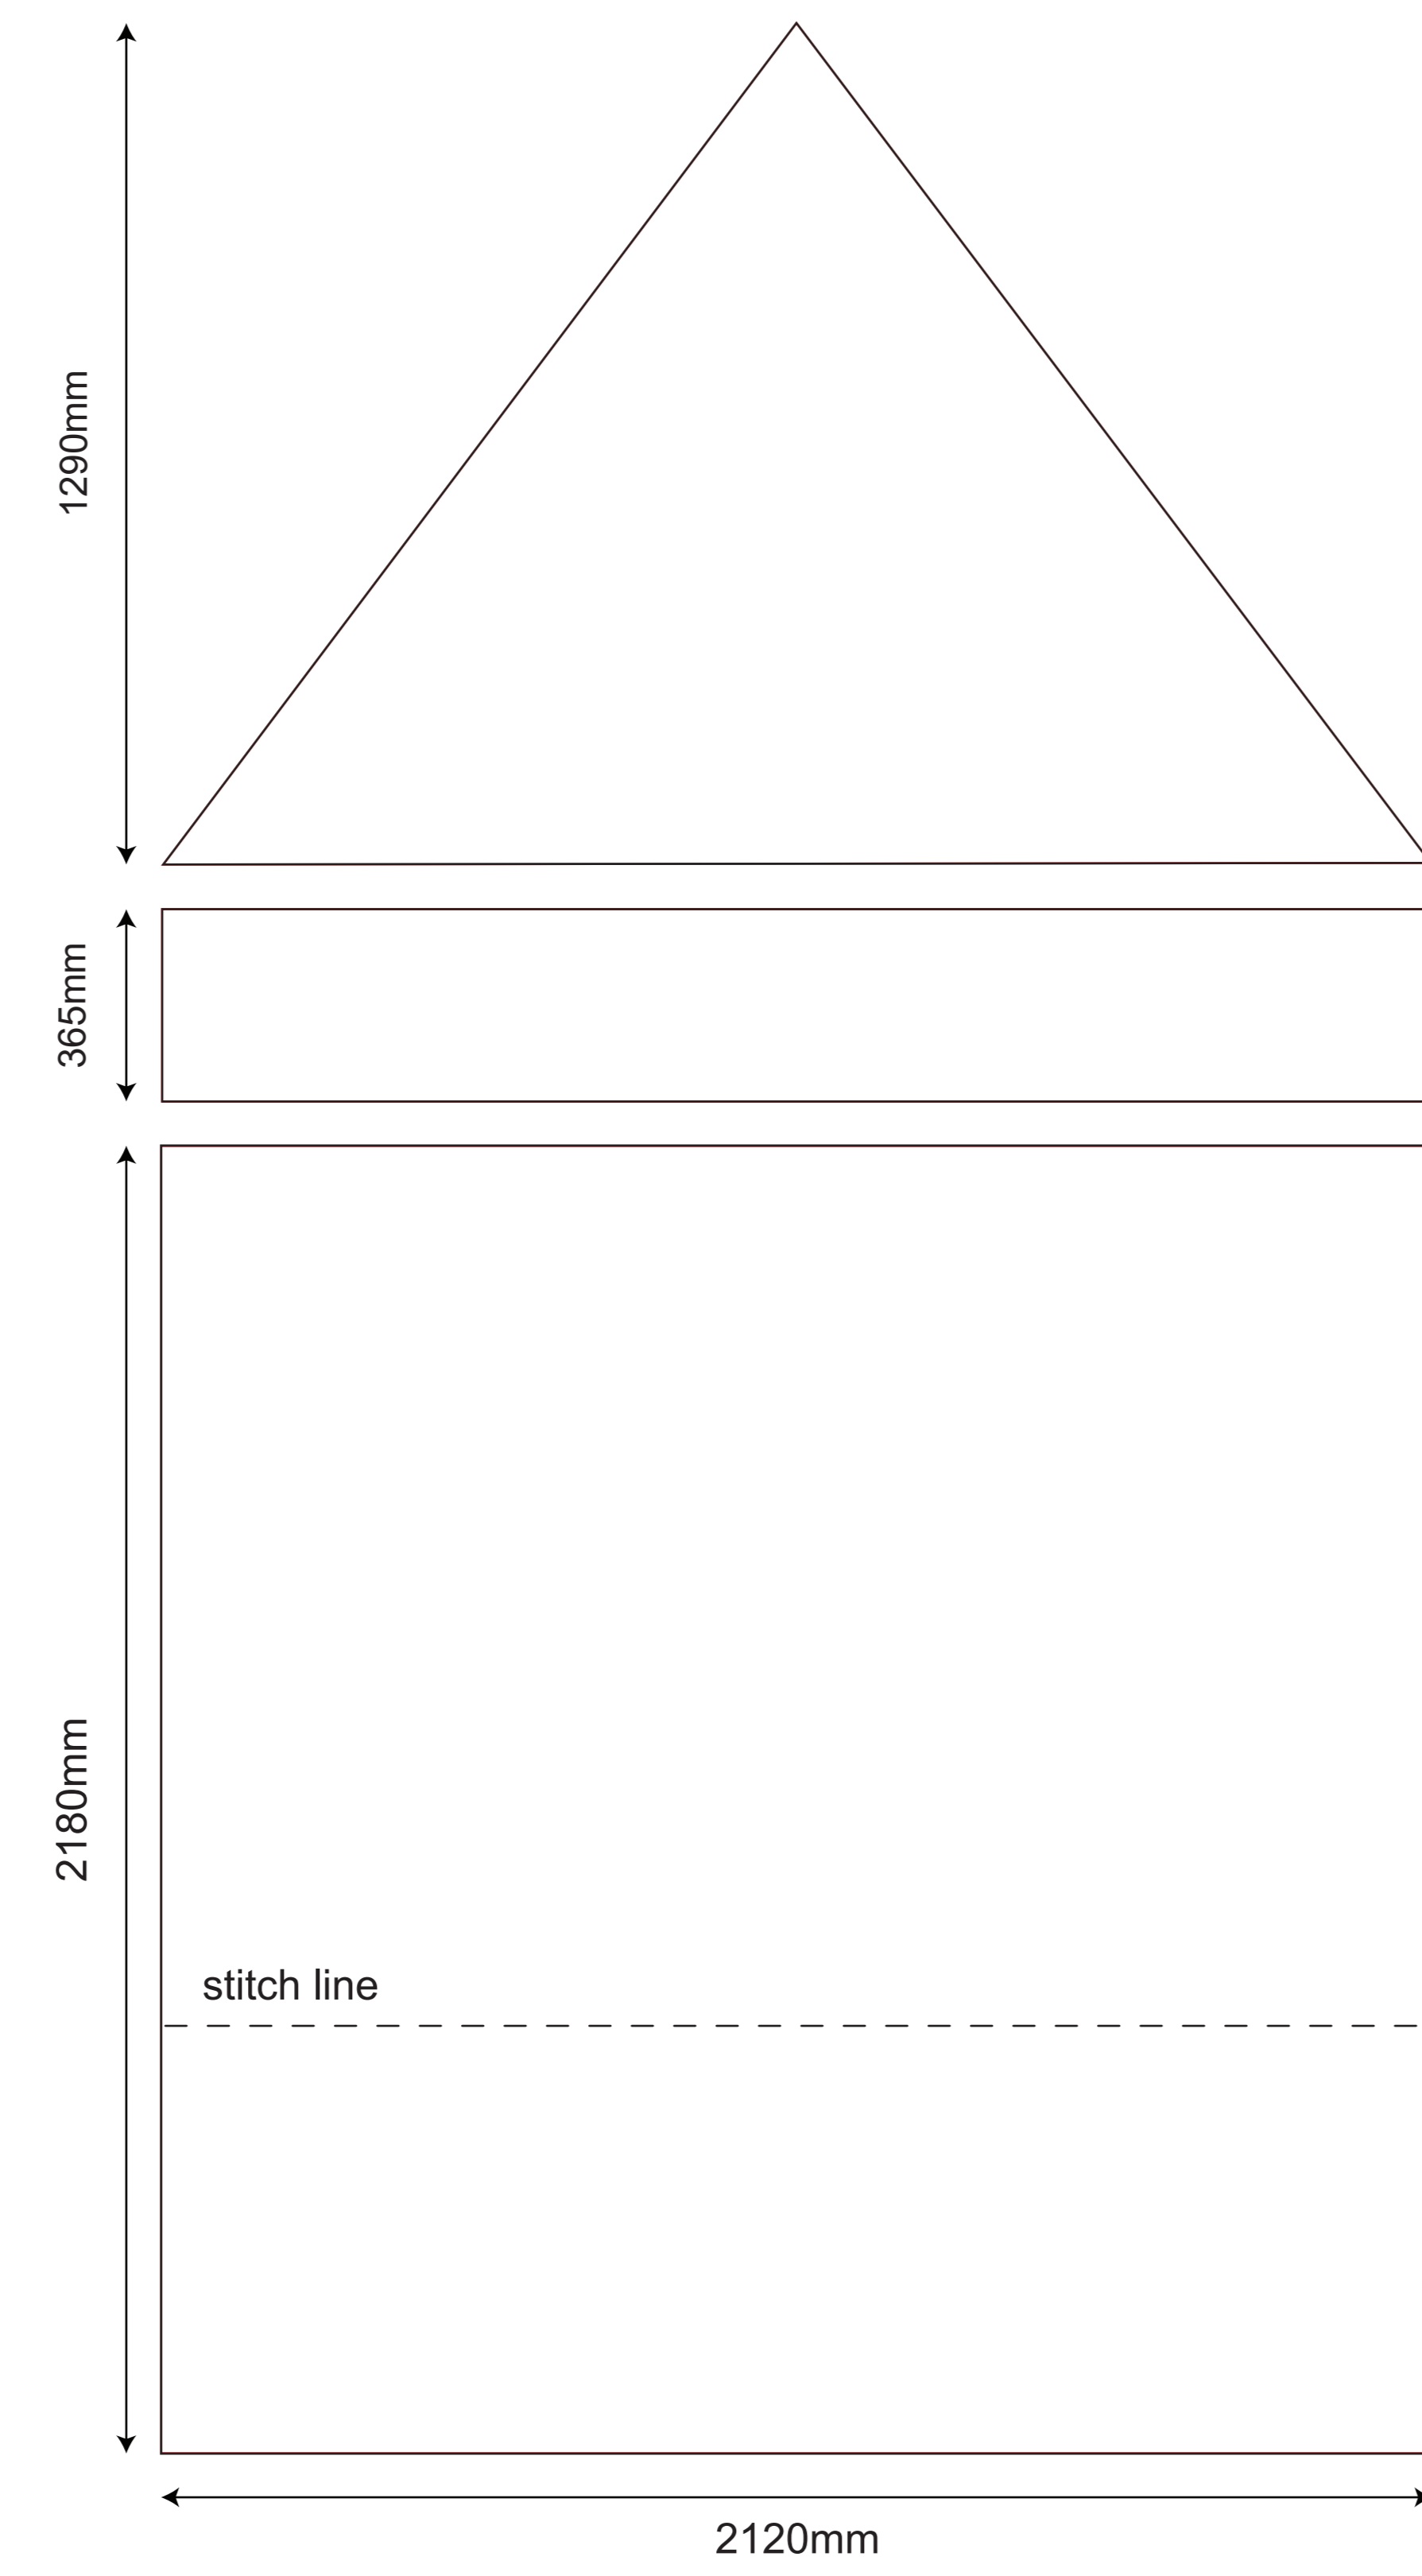

2x2 Rhino Gazebo - Complete Kit

OUTSIDE OF THE GAZEBO - LEFT SIDE

OUTSIDE OF THE GAZEBO - RIGHT SIDE

OUTSIDE OF THE GAZEBO - BACK SIDE

OUTSIDE OF THE GAZEBO - FRONT SIDE

INSIDE OF THE GAZEBO - LEFT WALL

INSIDE OF THE GAZEBO - RIGHT WALL

INSIDE OF THE GAZEBO - BACK WALL