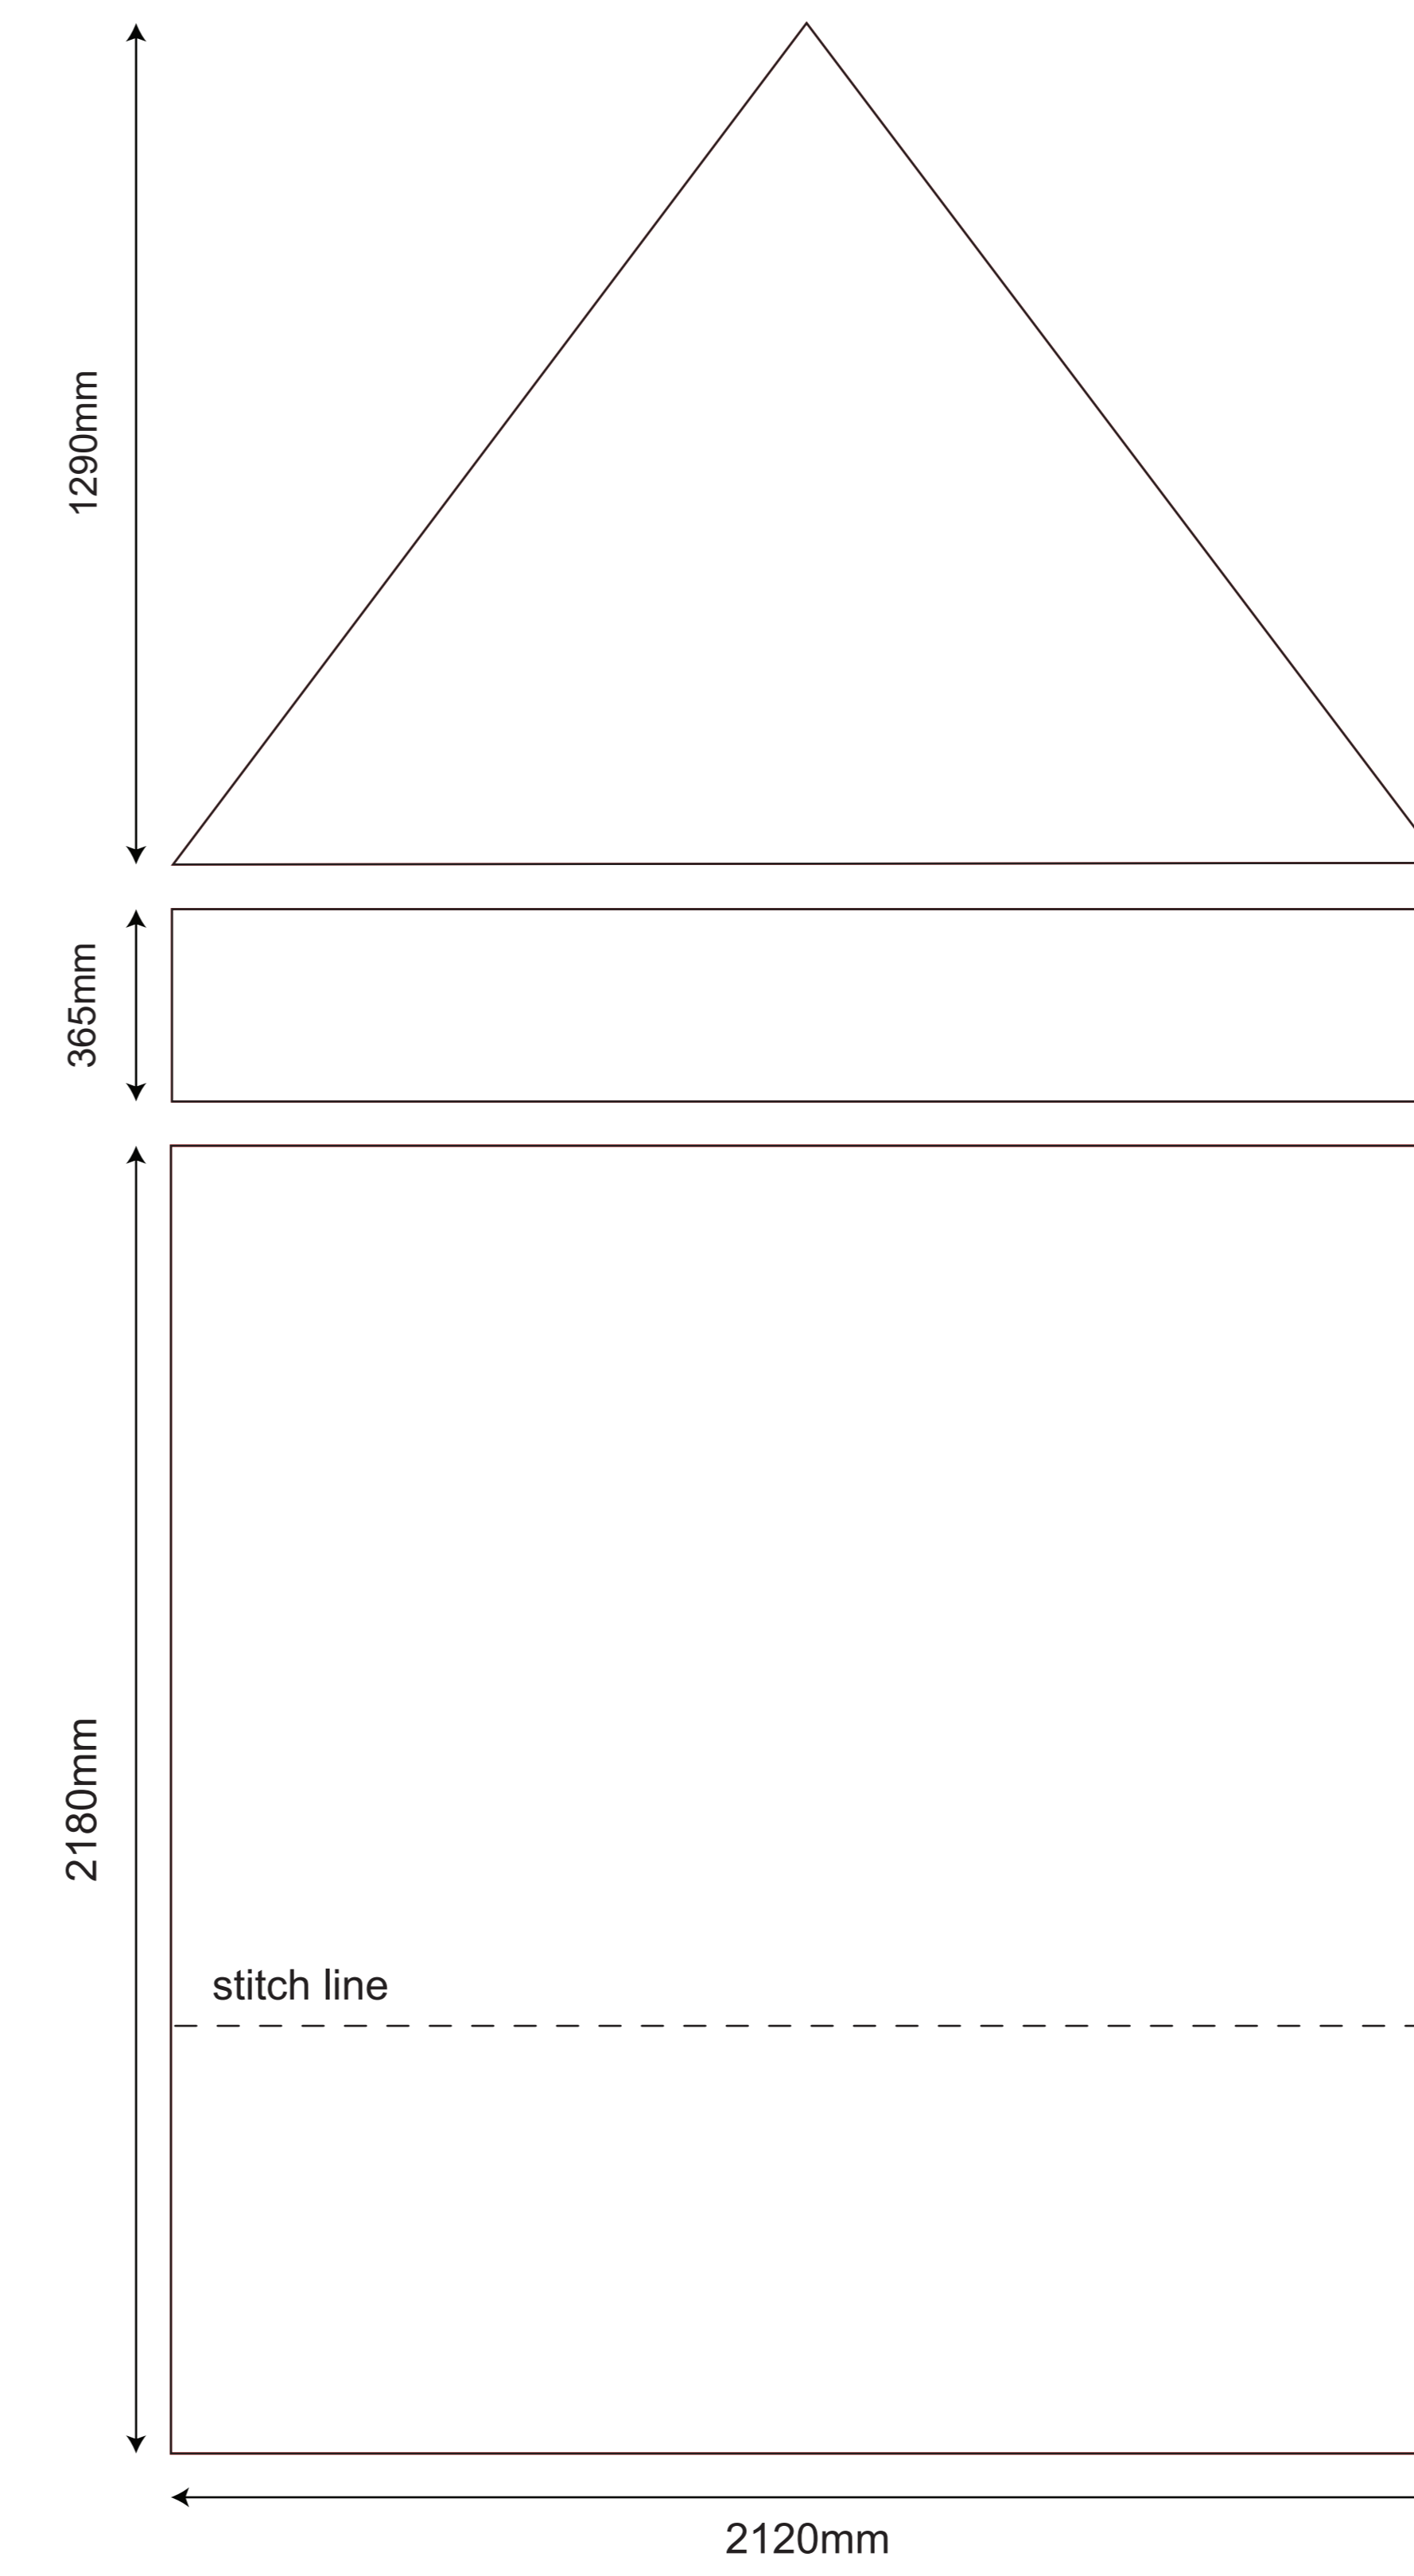

2x2 Rhino Gazebo - Complete Kit

OUTSIDE OF THE GAZEBO - LEFT SIDE

OUTSIDE OF THE GAZEBO - RIGHT SIDE

OUTSIDE OF THE GAZEBO - BACK SIDE

OUTSIDE OF THE GAZEBO - FRONT SIDE

INSIDE OF THE GAZEBO - LEFT WALL

INSIDE OF THE GAZEBO - RIGHT WALL

INSIDE OF THE GAZEBO - BACK WALL