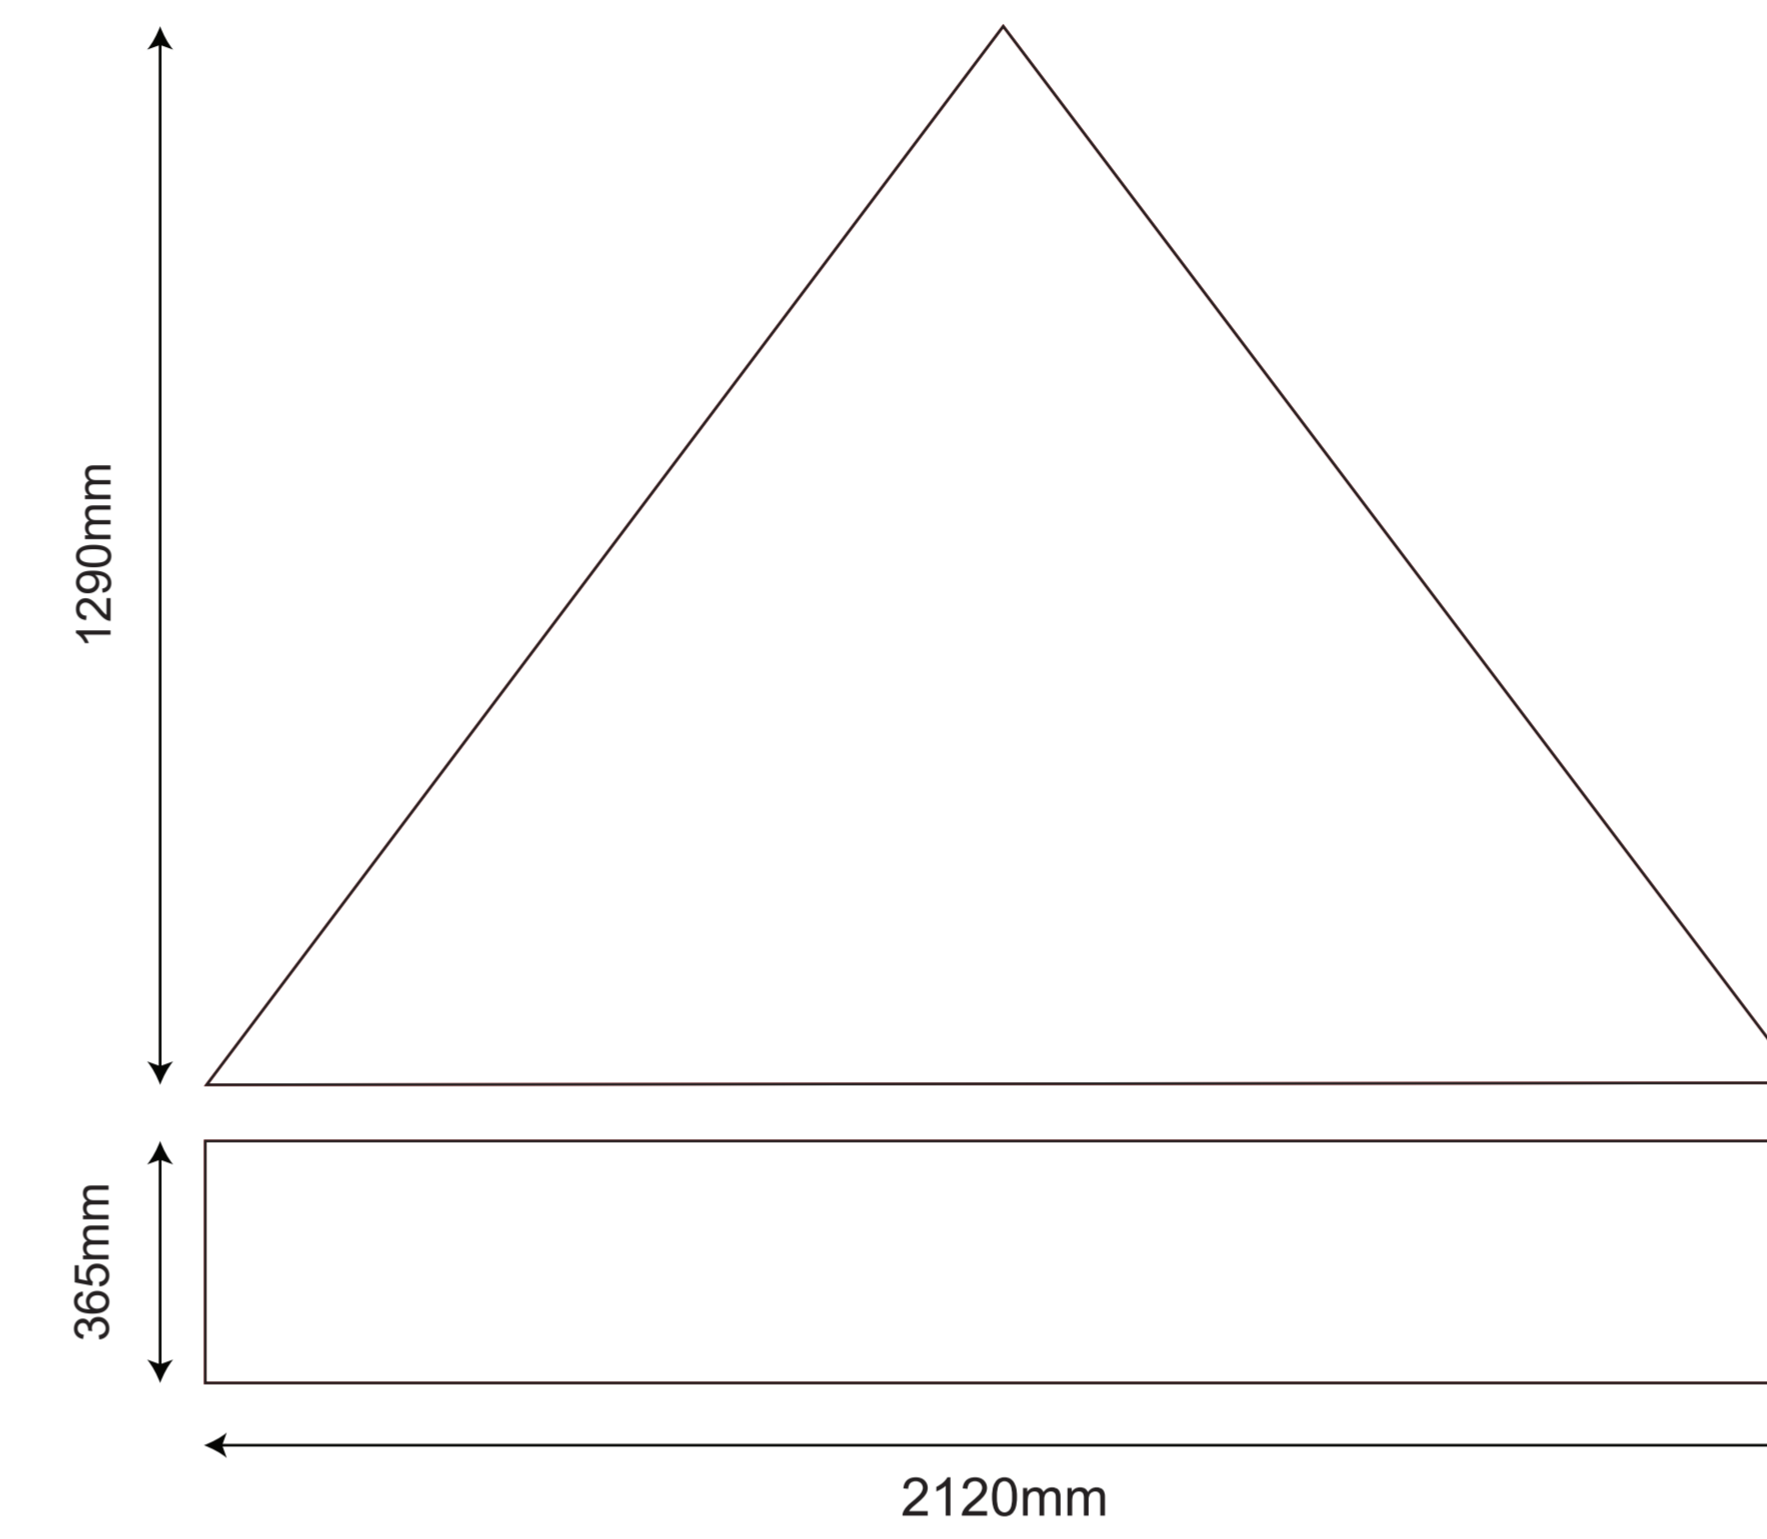

2x2 Rhino Gazebo - Imperial Kit

OUTSIDE OF THE GAZEBO - LEFT SIDE

OUTSIDE OF THE GAZEBO - RIGHT SIDE

OUTSIDE OF THE GAZEBO - BACK SIDE

OUTSIDE OF THE GAZEBO - FRONT SIDE

OUTSIDE OF THE GAZEBO - HALF WALL LEFT

OUTSIDE OF THE GAZEBO - HALF WALL RIGHT

OUTSIDE OF THE GAZEBO - HALF WALL BACK

OUTSIDE OF THE GAZEBO - HALF WALL FRONT

INSIDE OF THE GAZEBO - HALF WALL LEFT

INSIDE OF THE GAZEBO - HALF WALL RIGHT

INSIDE OF THE GAZEBO - HALF WALL BACK

INSIDE OF THE GAZEBO - HALF WALL FRONT