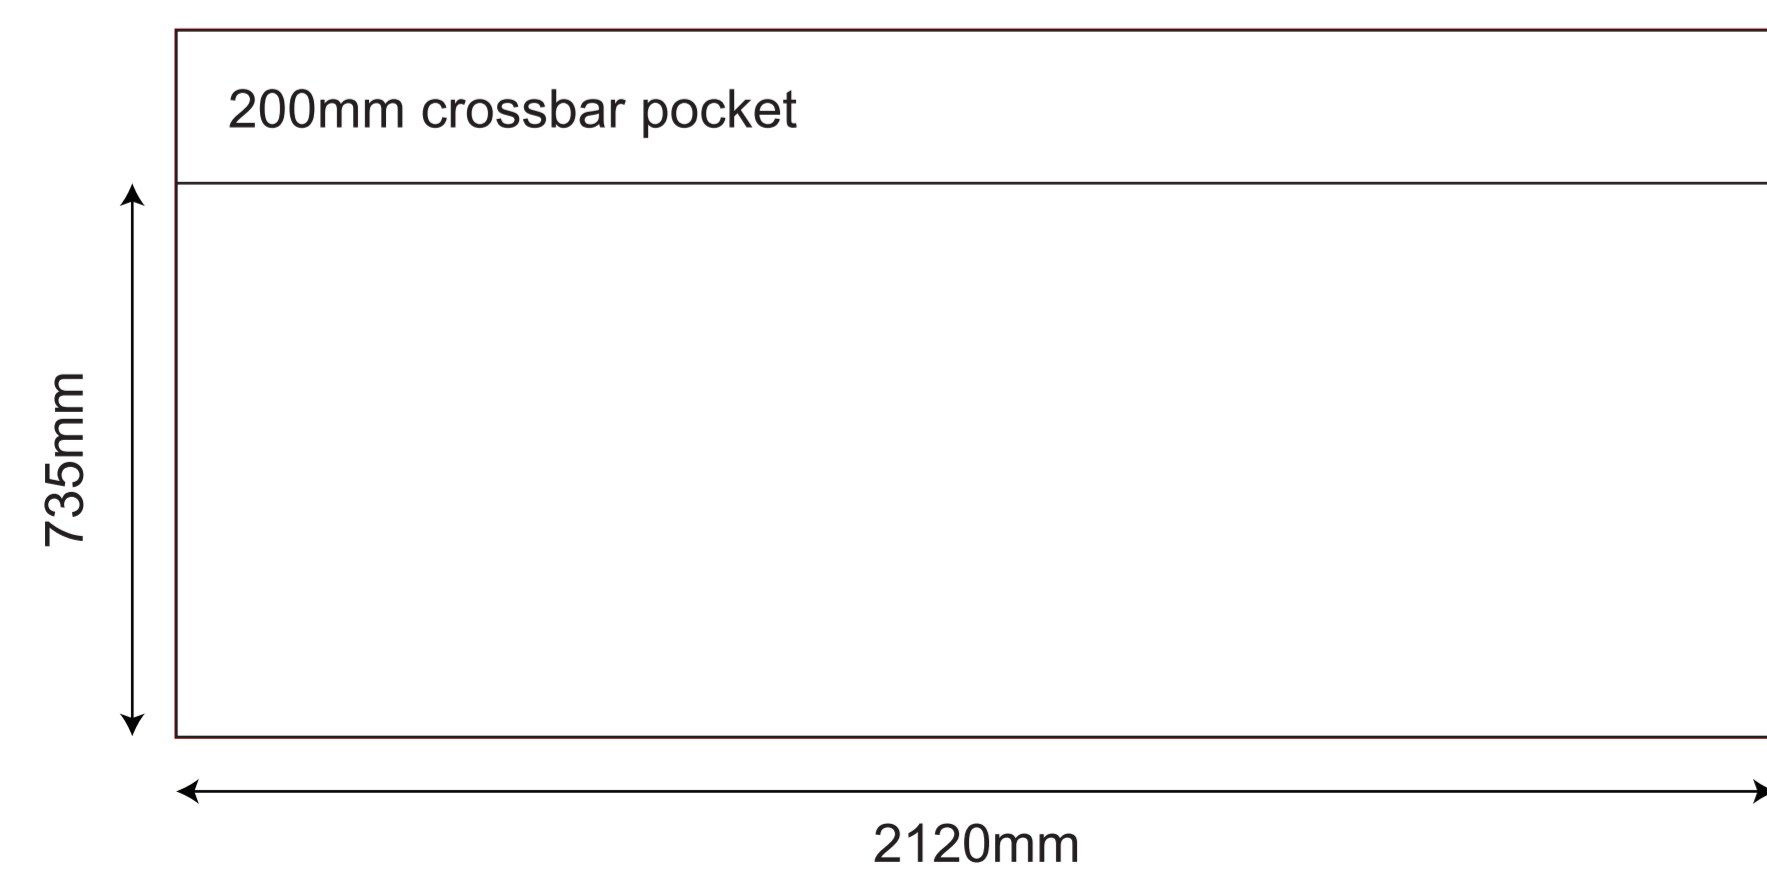

2x2 Rhino Gazebo - Imperial Kit

OUTSIDE OF THE GAZEBO - LEFT SIDE

OUTSIDE OF THE GAZEBO - RIGHT SIDE

OUTSIDE OF THE GAZEBO - BACK SIDE

OUTSIDE OF THE GAZEBO - FRONT SIDE

OUTSIDE OF THE GAZEBO - HALF WALL LEFT

OUTSIDE OF THE GAZEBO - HALF WALL RIGHT

OUTSIDE OF THE GAZEBO - HALF WALL BACK

OUTSIDE OF THE GAZEBO - HALF WALL FRONT

INSIDE OF THE GAZEBO - HALF WALL LEFT

INSIDE OF THE GAZEBO - HALF WALL RIGHT

INSIDE OF THE GAZEBO - HALF WALL BACK