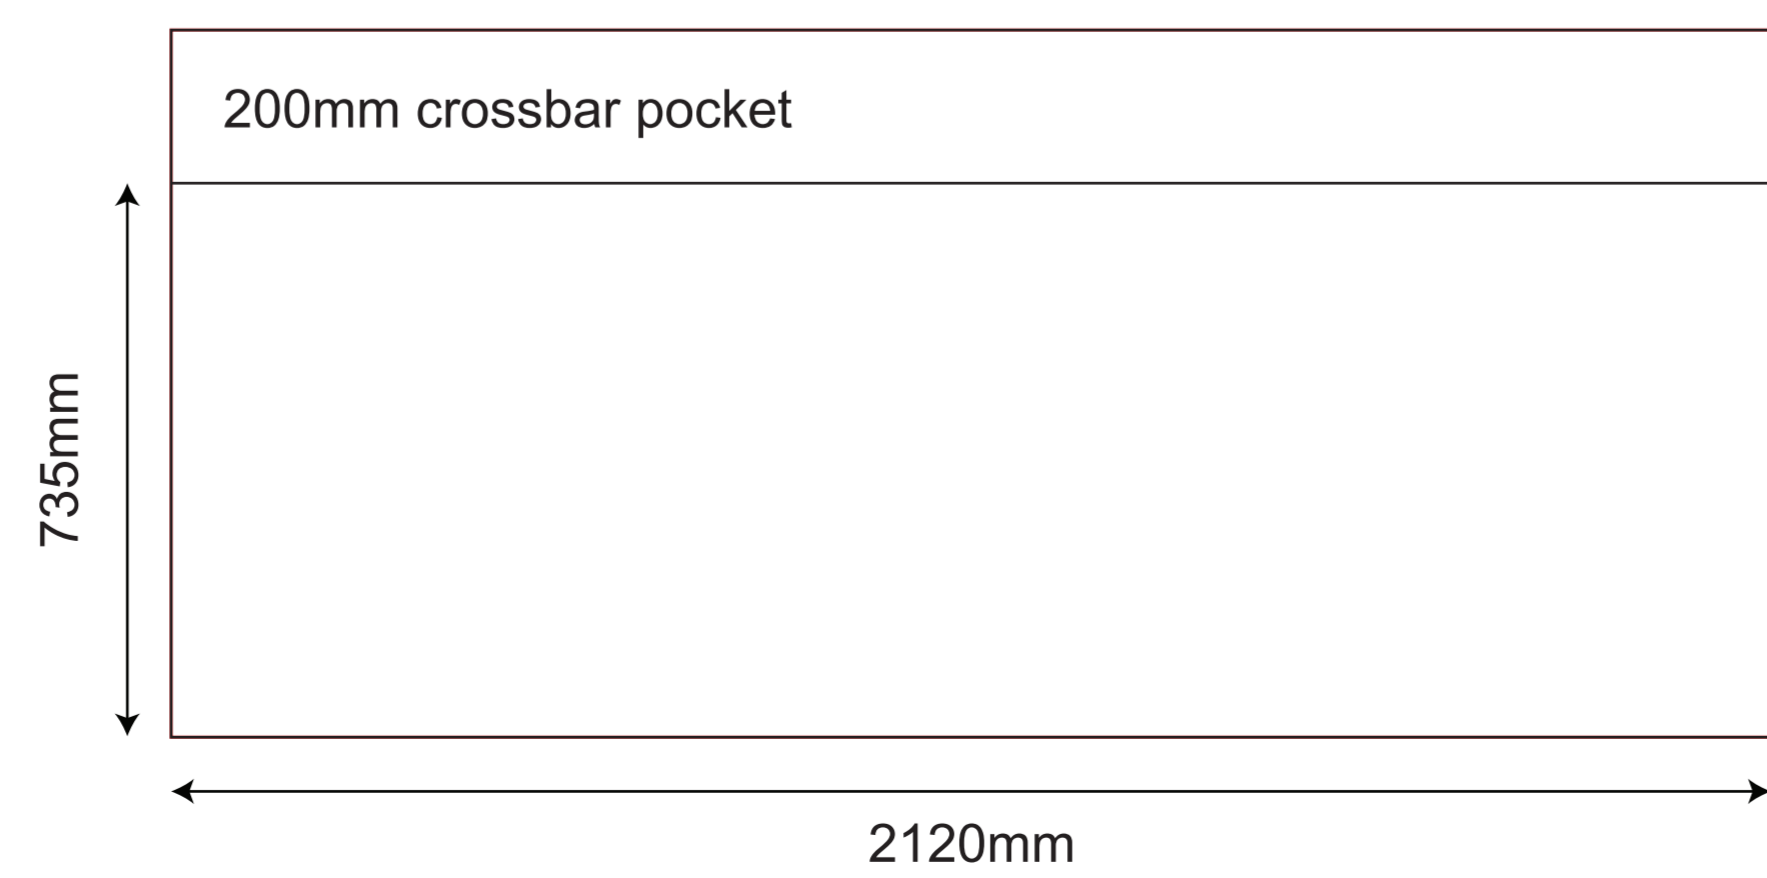

2x2 Rhino Gazebo - Imperial Kit

OUTSIDE OF THE GAZEBO - LEFT SIDE

OUTSIDE OF THE GAZEBO - RIGHT SIDE

OUTSIDE OF THE GAZEBO - BACK SIDE

OUTSIDE OF THE GAZEBO - FRONT SIDE

OUTSIDE OF THE GAZEBO - HALF WALL LEFT

OUTSIDE OF THE GAZEBO - HALF WALL RIGHT

OUTSIDE OF THE GAZEBO - HALF WALL BACK

OUTSIDE OF THE GAZEBO - HALF WALL FRONT

INSIDE OF THE GAZEBO - HALF WALL LEFT

INSIDE OF THE GAZEBO - HALF WALL RIGHT

INSIDE OF THE GAZEBO - HALF WALL BACK