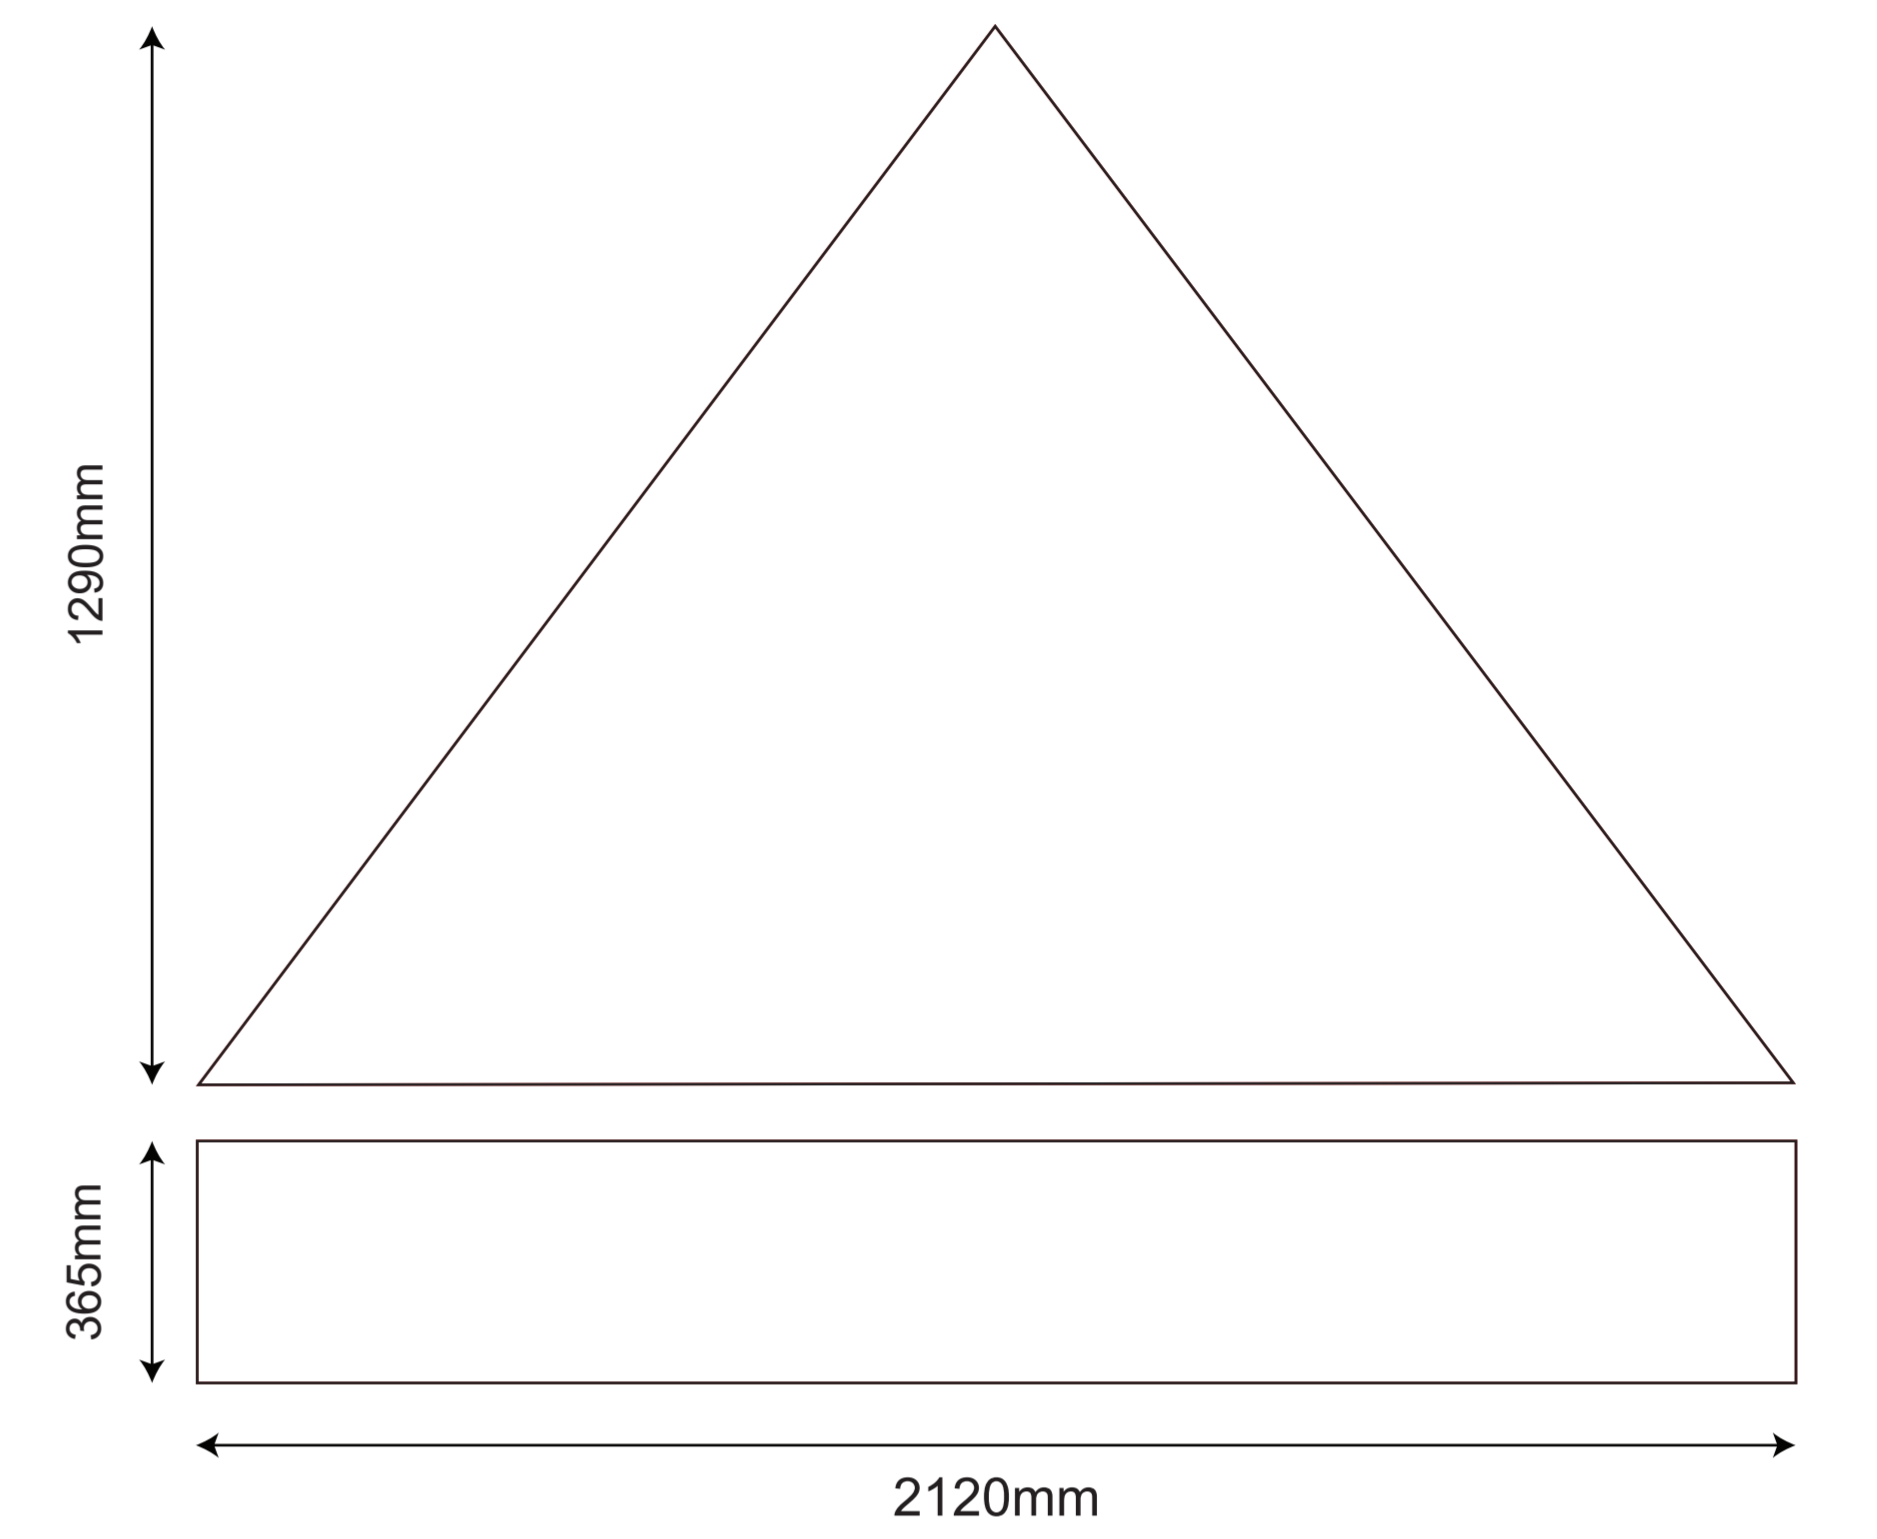

2x2 Rhino Gazebo - Imperial Kit

OUTSIDE OF THE GAZEBO - LEFT SIDE

OUTSIDE OF THE GAZEBO - RIGHT SIDE

OUTSIDE OF THE GAZEBO - BACK SIDE

OUTSIDE OF THE GAZEBO - FRONT SIDE

OUTSIDE OF THE GAZEBO - HALF WALL LEFT

OUTSIDE OF THE GAZEBO - HALF WALL RIGHT

OUTSIDE OF THE GAZEBO - HALF WALL BACK

OUTSIDE OF THE GAZEBO - HALF WALL FRONT

INSIDE OF THE GAZEBO - HALF WALL LEFT

INSIDE OF THE GAZEBO - HALF WALL RIGHT

INSIDE OF THE GAZEBO - HALF WALL BACK

INSIDE OF THE GAZEBO - HALF WALL FRONT