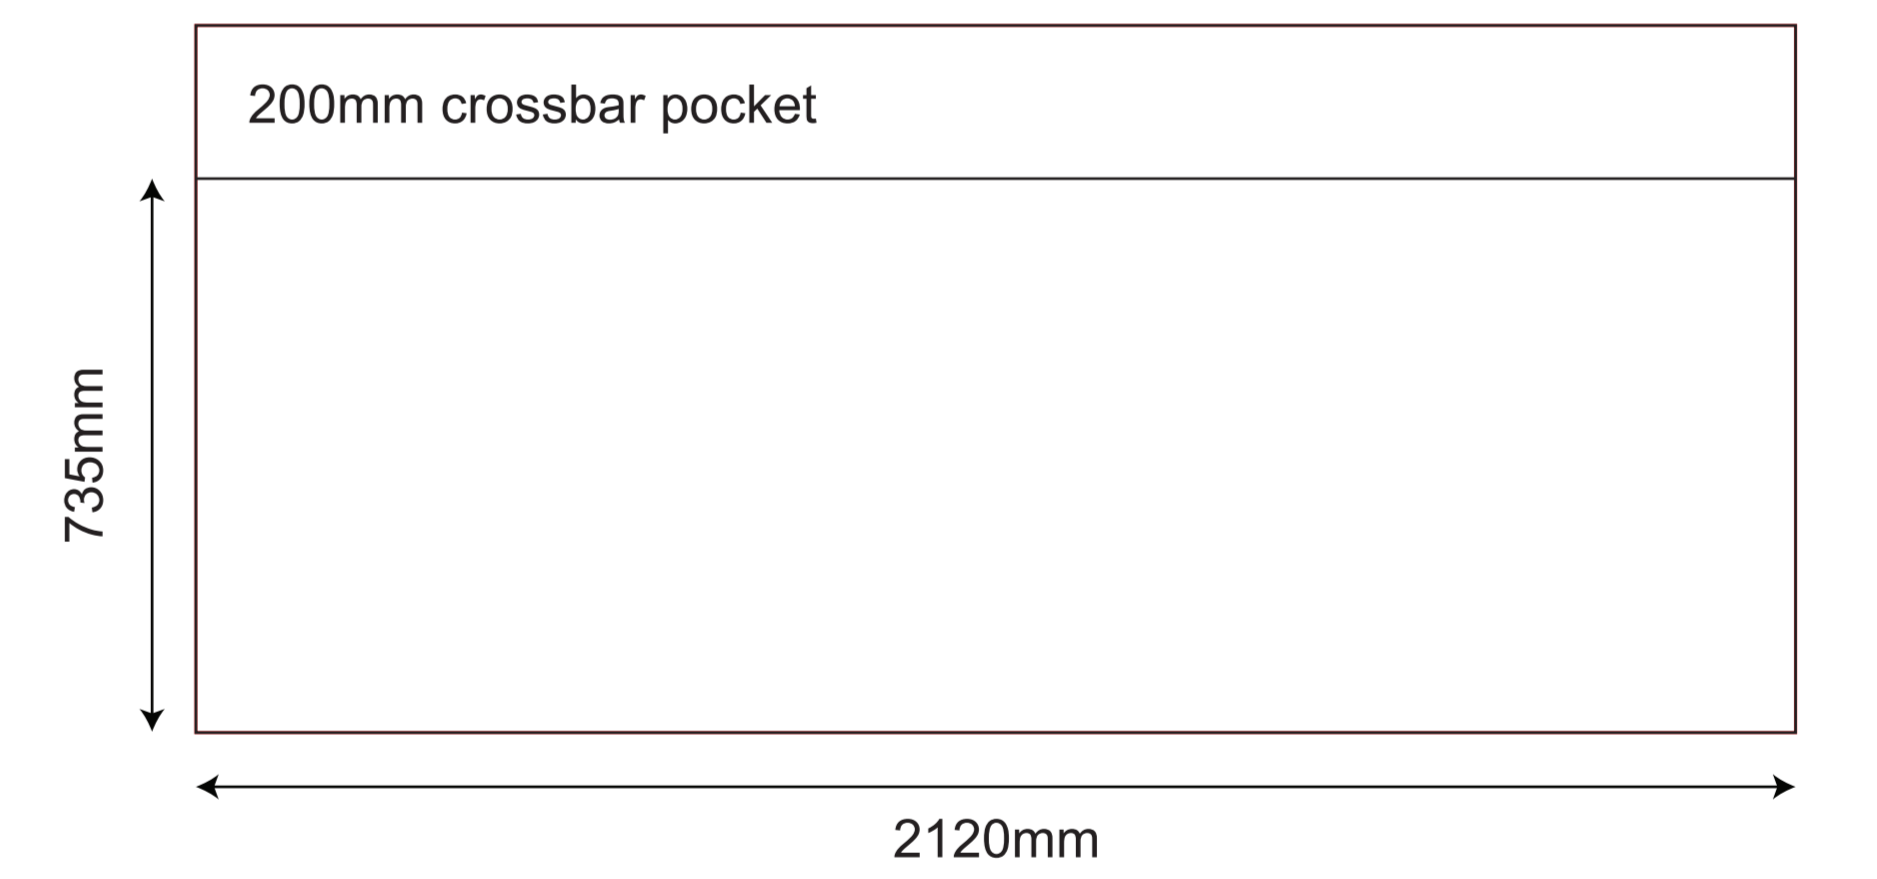

OUTSIDE OF THE GAZEBO - HALF WALL FRONT