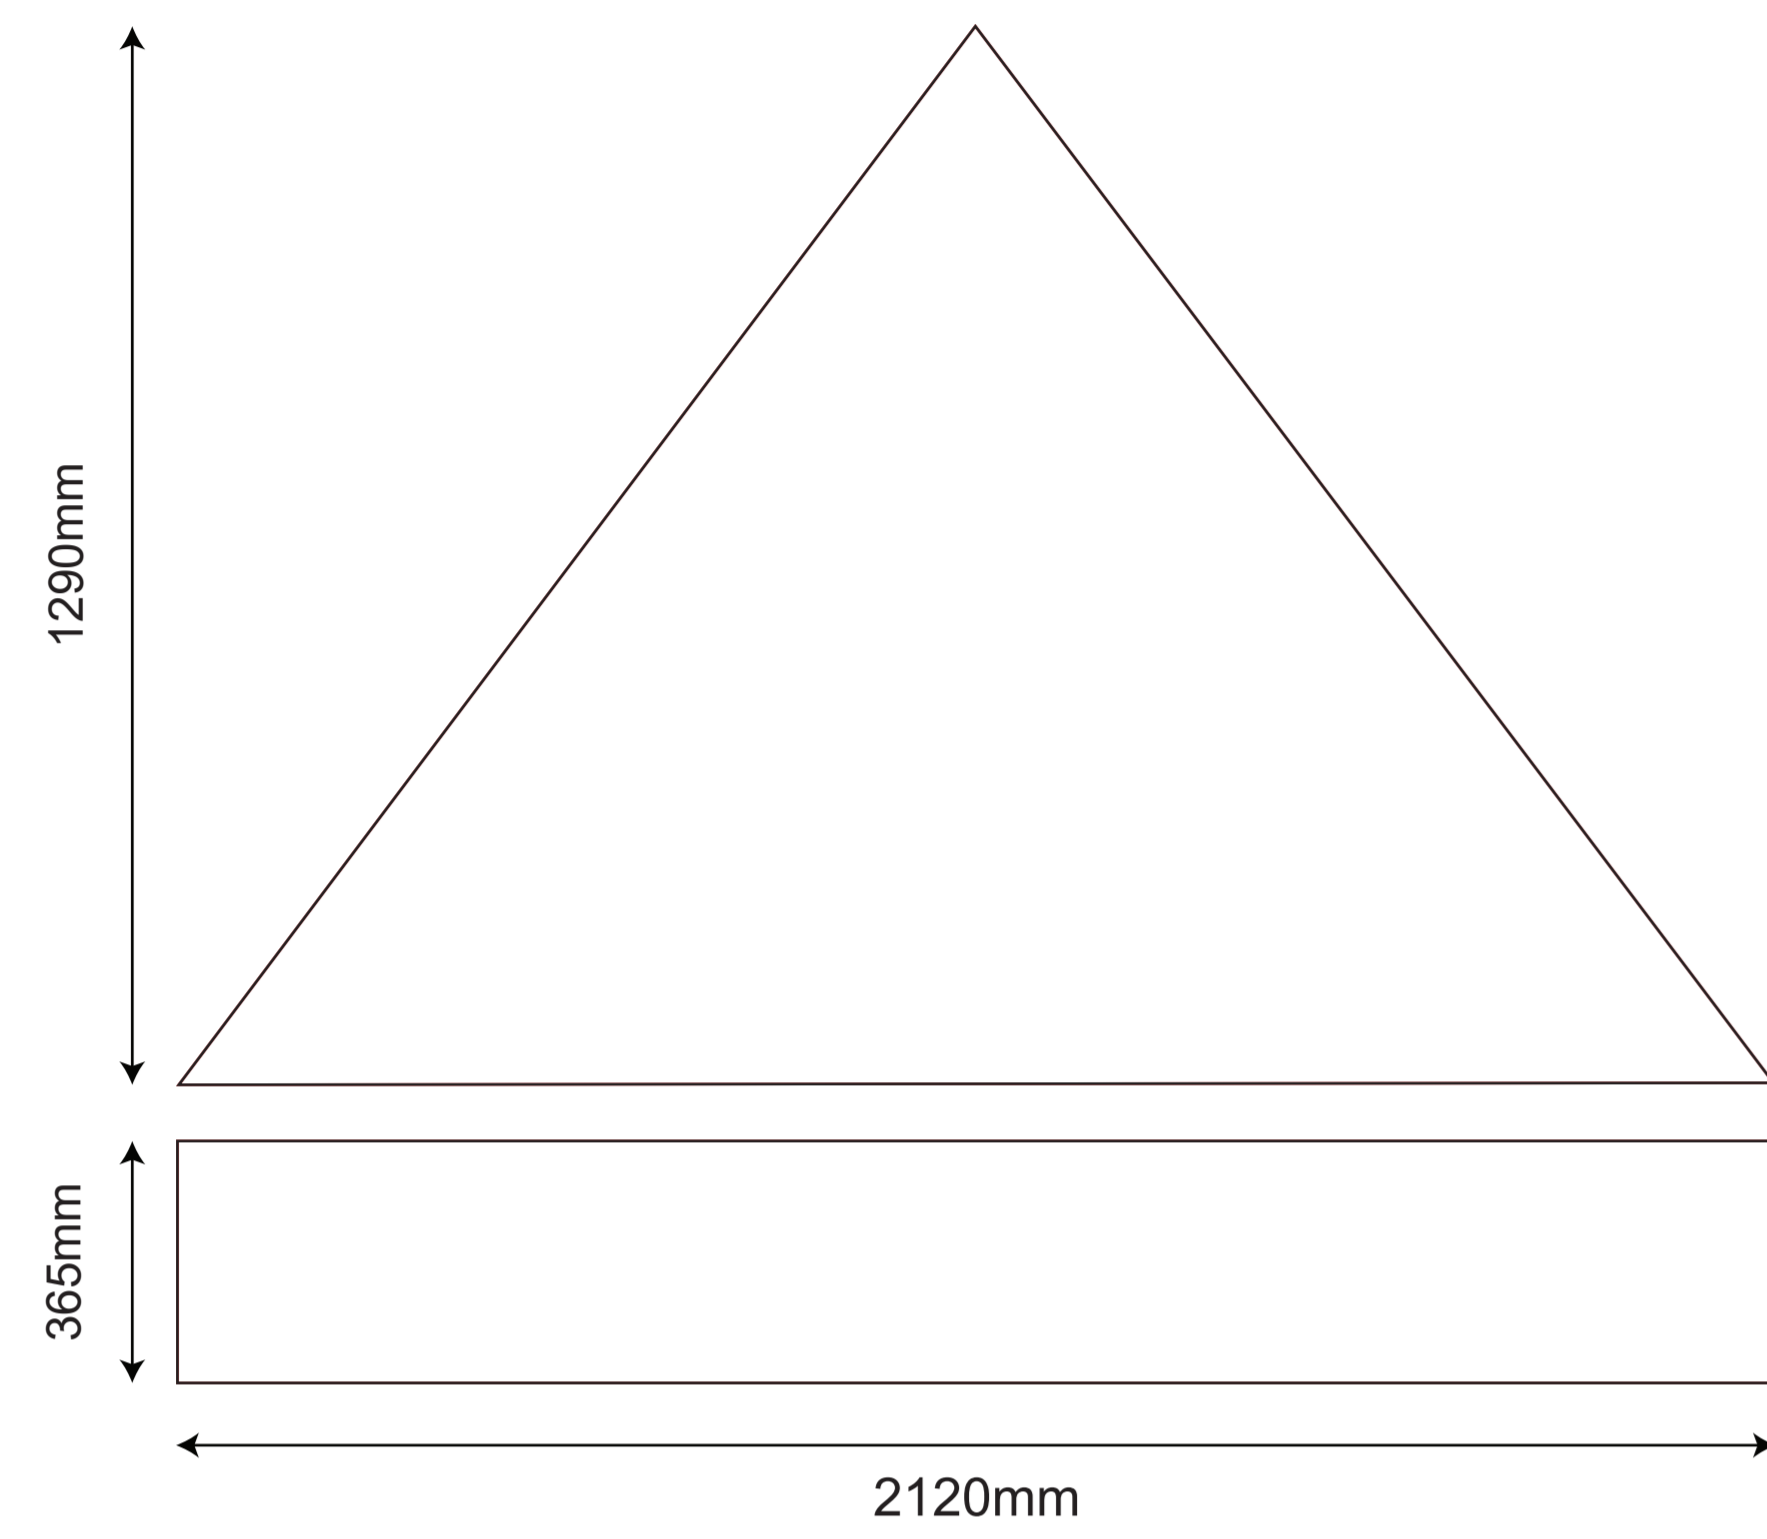

2x2 Rhino Gazebo - Imperial Kit

OUTSIDE OF THE GAZEBO - LEFT SIDE

OUTSIDE OF THE GAZEBO - RIGHT SIDE

OUTSIDE OF THE GAZEBO - BACK SIDE

OUTSIDE OF THE GAZEBO - FRONT SIDE

OUTSIDE OF THE GAZEBO - HALF WALL LEFT

OUTSIDE OF THE GAZEBO - HALF WALL RIGHT

OUTSIDE OF THE GAZEBO - HALF WALL BACK

OUTSIDE OF THE GAZEBO - HALF WALL FRONT

INSIDE OF THE GAZEBO - HALF WALL LEFT

INSIDE OF THE GAZEBO - HALF WALL RIGHT

INSIDE OF THE GAZEBO - HALF WALL BACK

INSIDE OF THE GAZEBO - HALF WALL FRONT