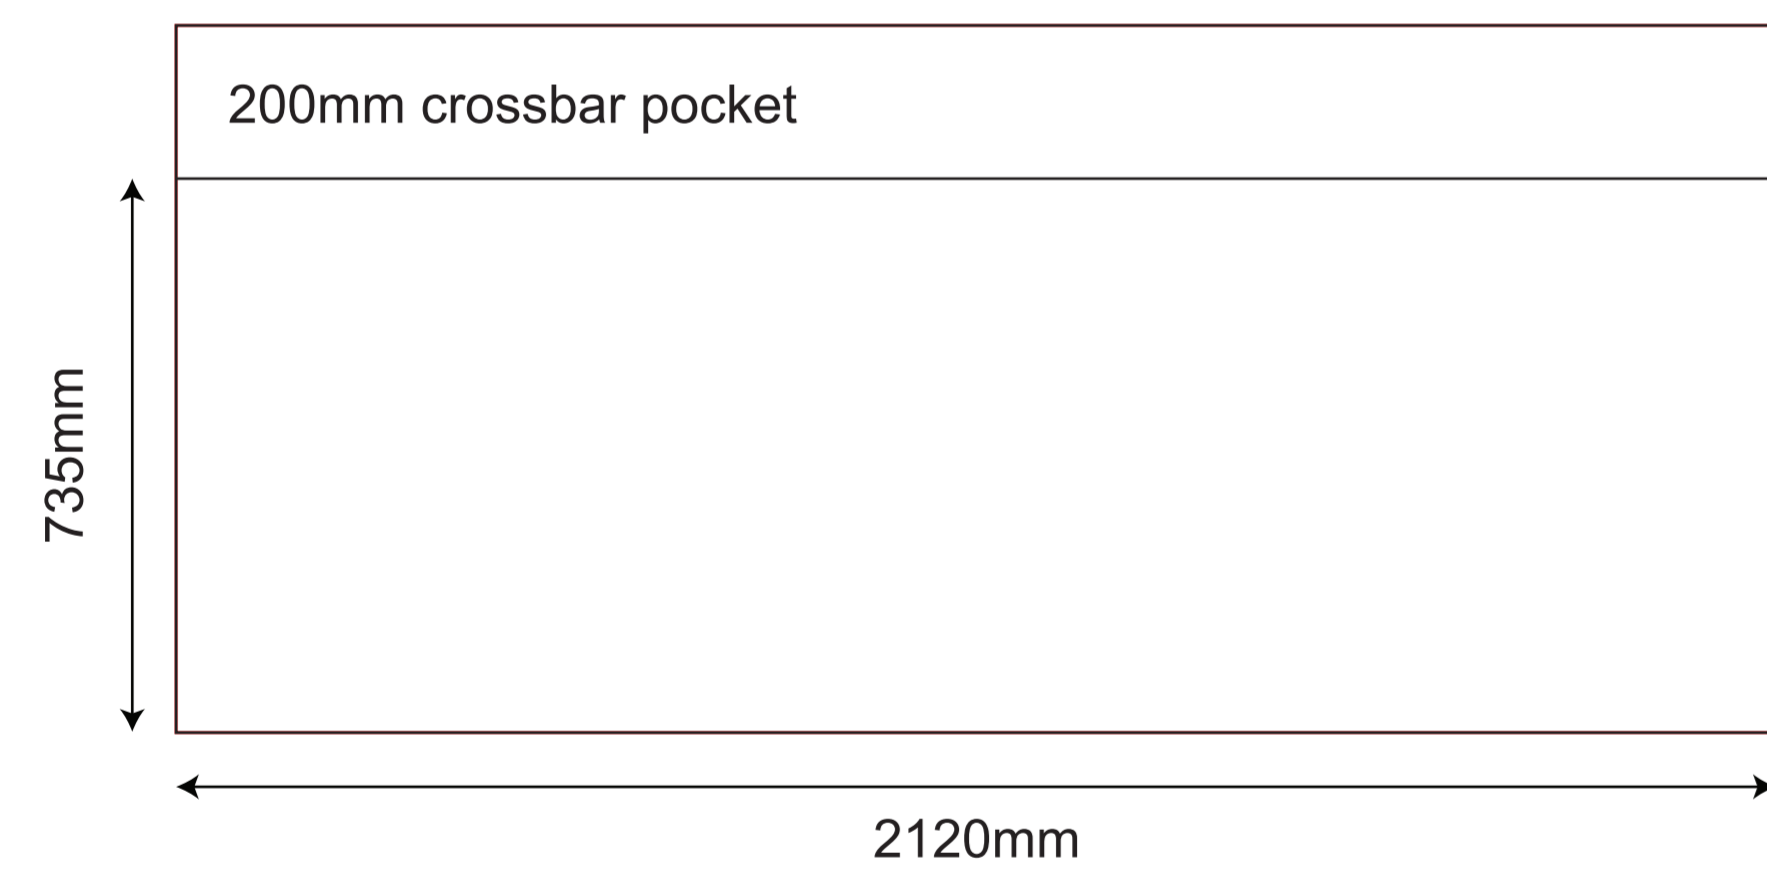

2x2 Rhino Gazebo - Imperial Kit

OUTSIDE OF THE GAZEBO - LEFT SIDE

OUTSIDE OF THE GAZEBO - RIGHT SIDE

OUTSIDE OF THE GAZEBO - BACK SIDE

OUTSIDE OF THE GAZEBO - FRONT SIDE

OUTSIDE OF THE GAZEBO - HALF WALL LEFT

OUTSIDE OF THE GAZEBO - HALF WALL RIGHT

OUTSIDE OF THE GAZEBO - HALF WALL BACK

OUTSIDE OF THE GAZEBO - HALF WALL FRONT

INSIDE OF THE GAZEBO - HALF WALL LEFT

INSIDE OF THE GAZEBO - HALF WALL RIGHT

INSIDE OF THE GAZEBO - HALF WALL BACK