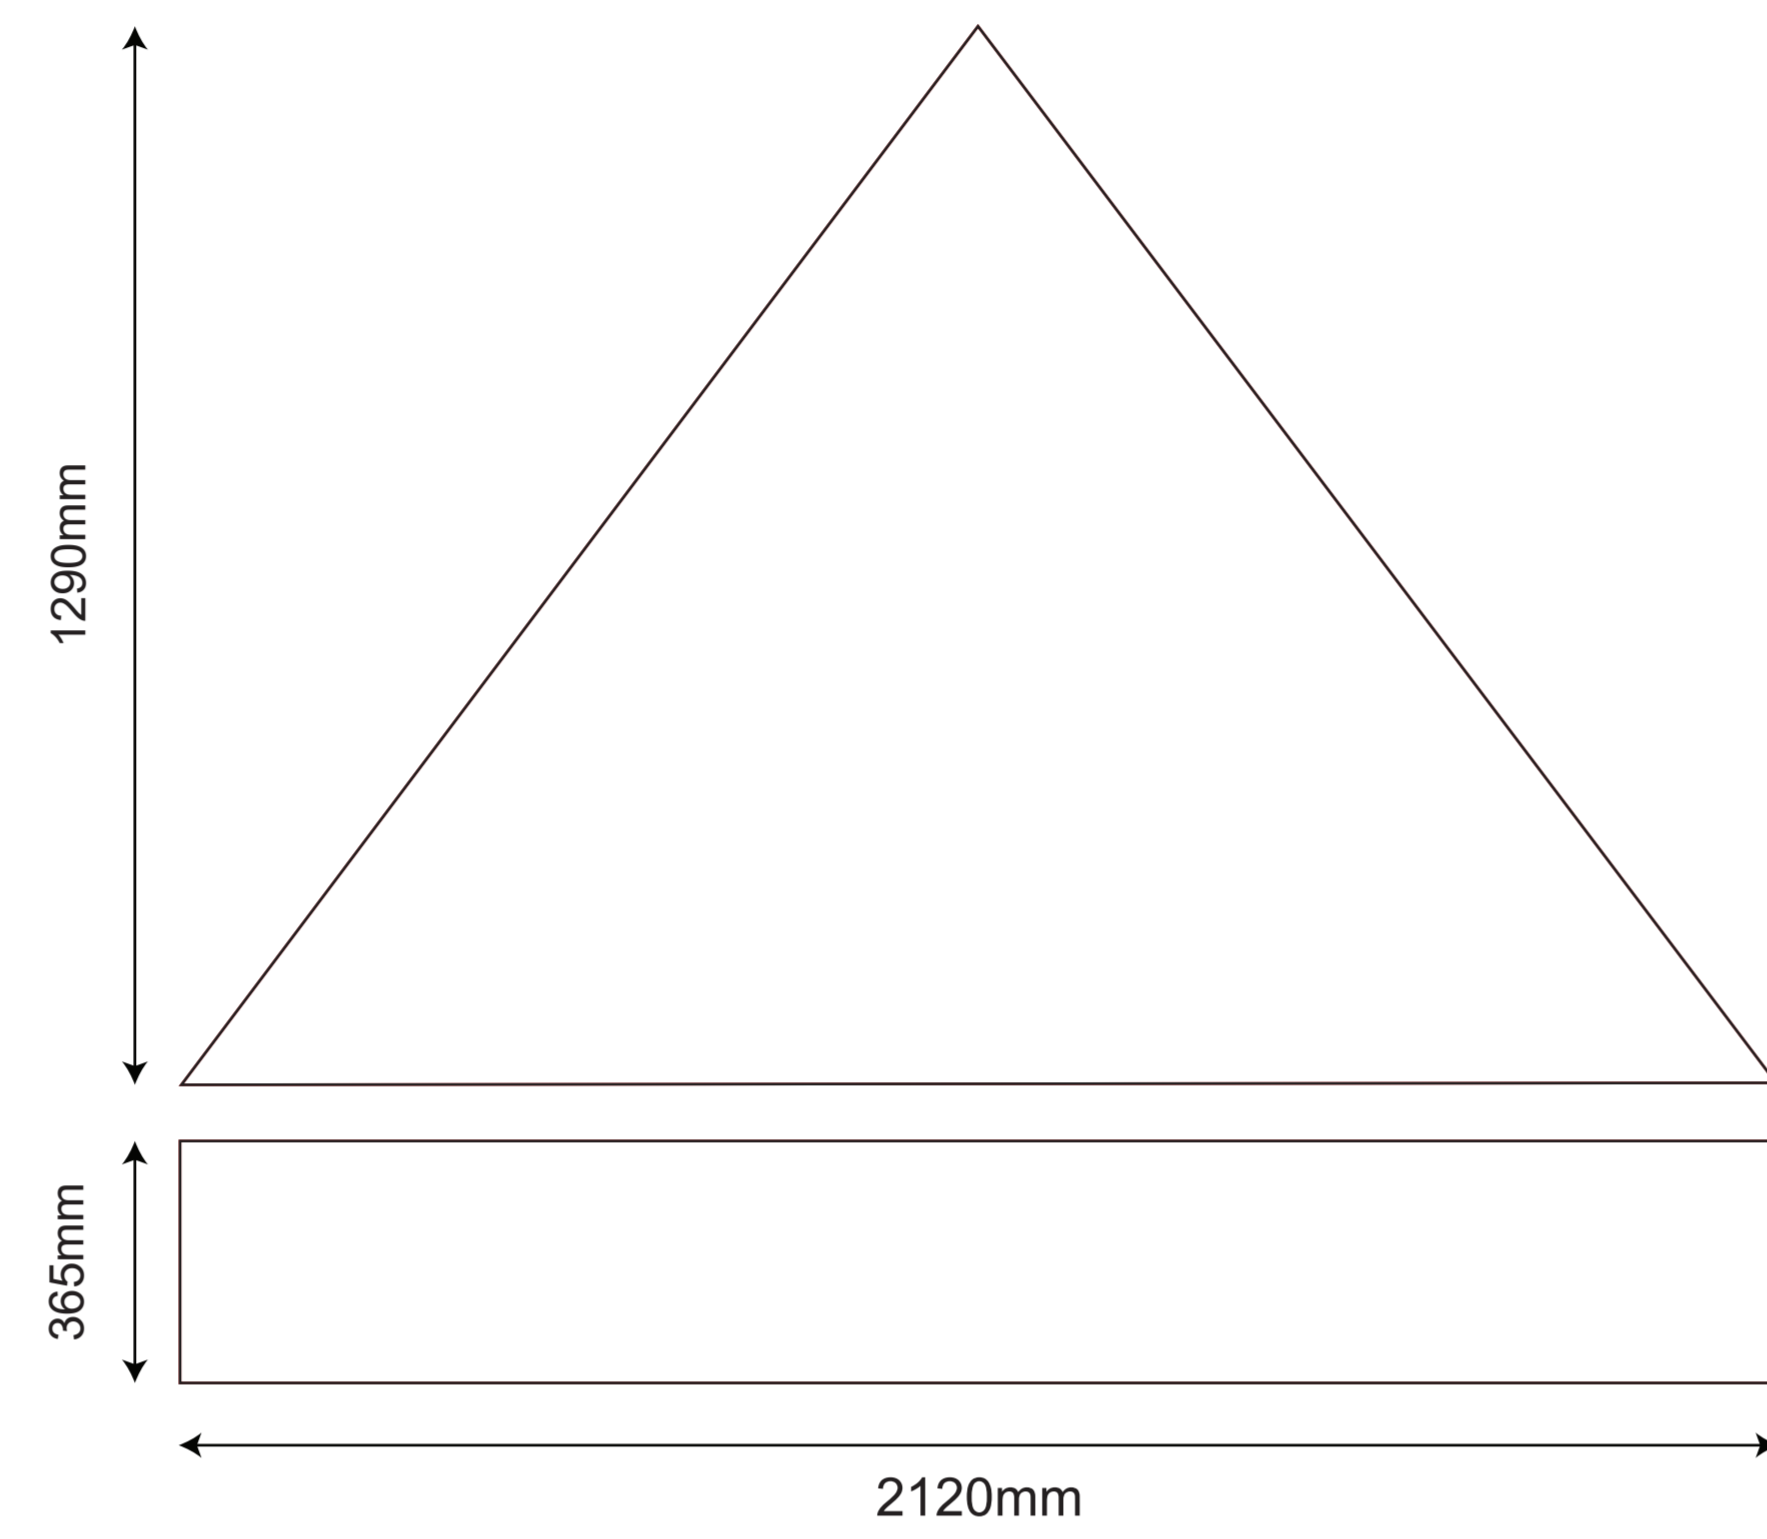

2x2 Rhino Gazebo - Imperial Kit

OUTSIDE OF THE GAZEBO - LEFT SIDE

OUTSIDE OF THE GAZEBO - RIGHT SIDE

OUTSIDE OF THE GAZEBO - BACK SIDE

OUTSIDE OF THE GAZEBO - FRONT SIDE

OUTSIDE OF THE GAZEBO - HALF WALL LEFT

OUTSIDE OF THE GAZEBO - HALF WALL RIGHT

OUTSIDE OF THE GAZEBO - HALF WALL BACK

OUTSIDE OF THE GAZEBO - HALF WALL FRONT

INSIDE OF THE GAZEBO - HALF WALL LEFT

INSIDE OF THE GAZEBO - HALF WALL RIGHT

INSIDE OF THE GAZEBO - HALF WALL BACK

INSIDE OF THE GAZEBO - HALF WALL FRONT