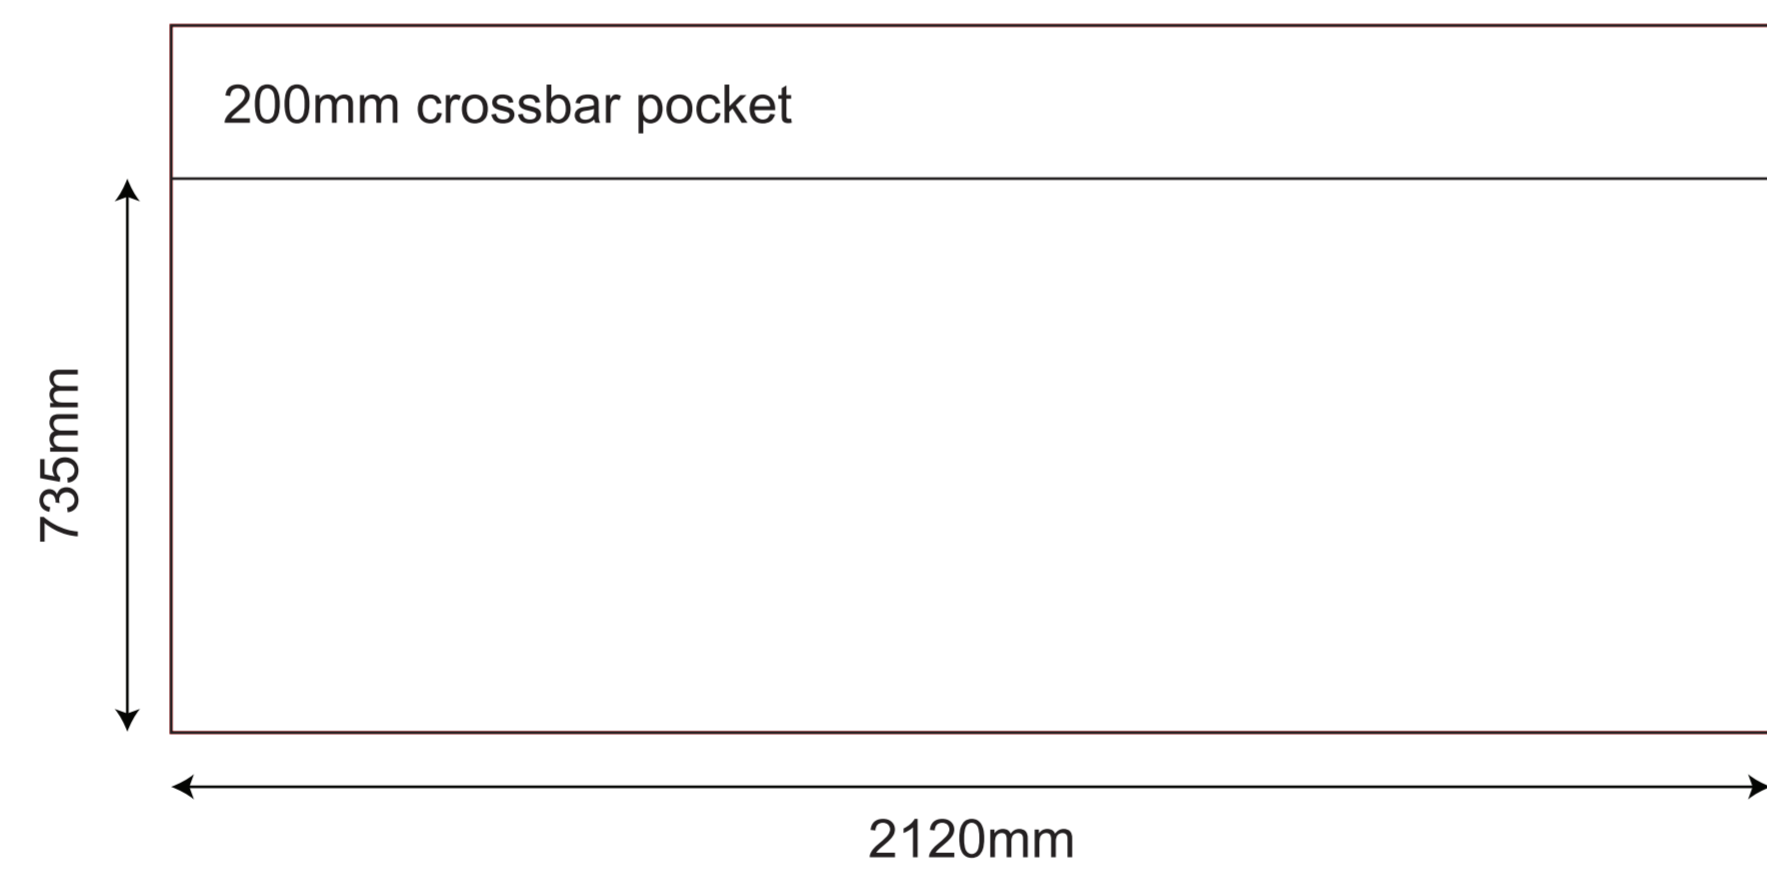

2x2 Rhino Gazebo - Imperial Kit

OUTSIDE OF THE GAZEBO - LEFT SIDE

OUTSIDE OF THE GAZEBO - RIGHT SIDE

OUTSIDE OF THE GAZEBO - BACK SIDE

OUTSIDE OF THE GAZEBO - FRONT SIDE

OUTSIDE OF THE GAZEBO - HALF WALL LEFT

OUTSIDE OF THE GAZEBO - HALF WALL RIGHT

OUTSIDE OF THE GAZEBO - HALF WALL BACK

OUTSIDE OF THE GAZEBO - HALF WALL FRONT

INSIDE OF THE GAZEBO - HALF WALL LEFT

INSIDE OF THE GAZEBO - HALF WALL RIGHT

INSIDE OF THE GAZEBO - HALF WALL BACK