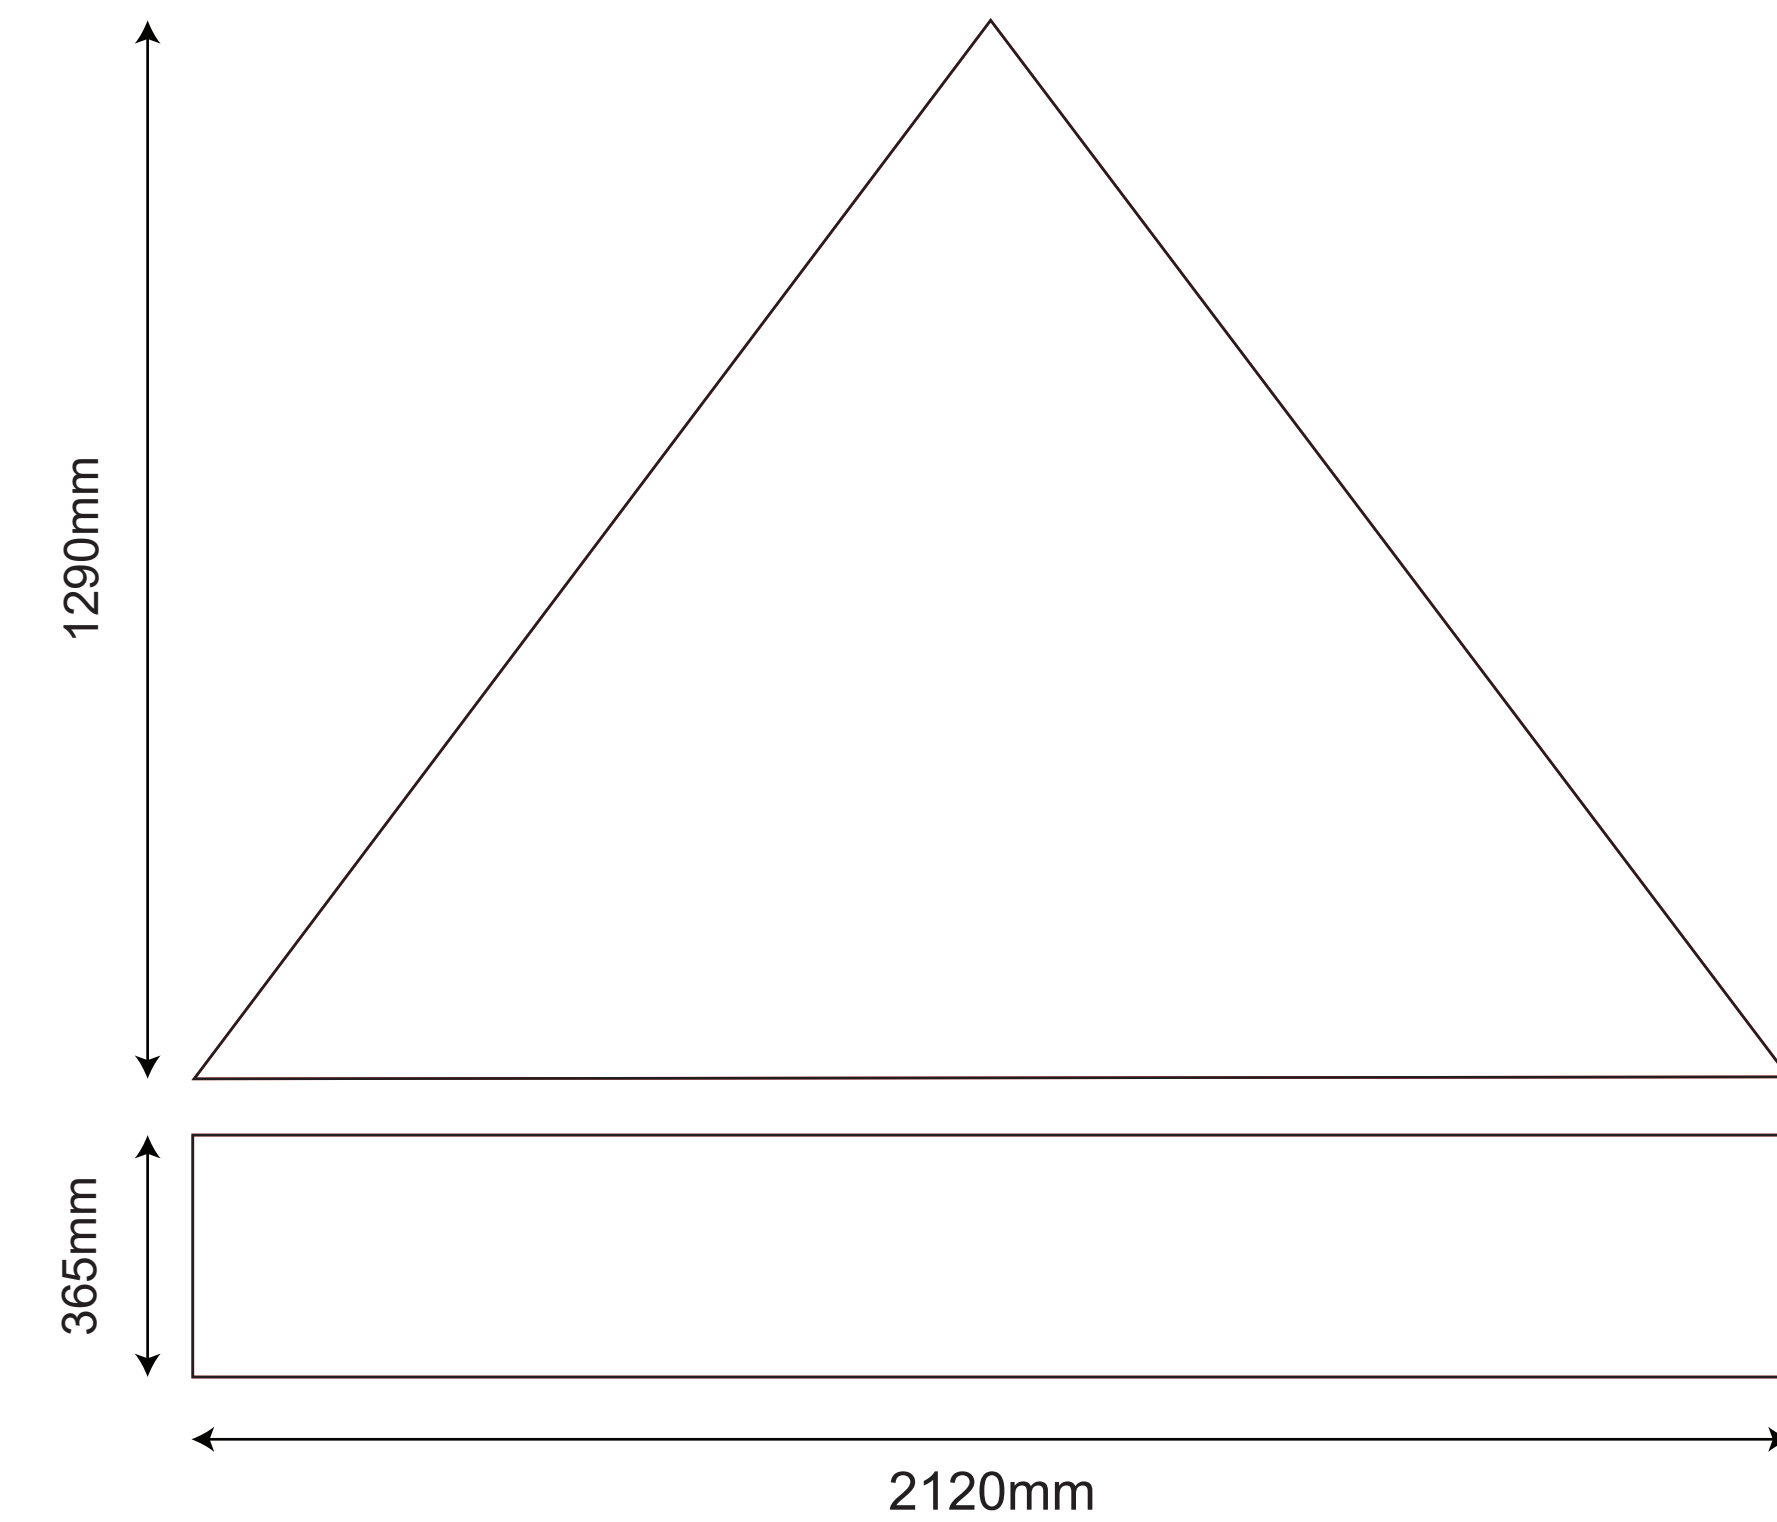

TEMPLATE IS SET AT 10% SCALE

2x2 Rhino Gazebo - Standard Kit

TEMPLATE IS SET AT 10% SCALE

OUTSIDE OF THE GAZEBO - LEFT SIDE

OUTSIDE OF THE GAZEBO - RIGHT SIDE

OUTSIDE OF THE GAZEBO - BACK SIDE

OUTSIDE OF THE GAZEBO - FRONT SIDE