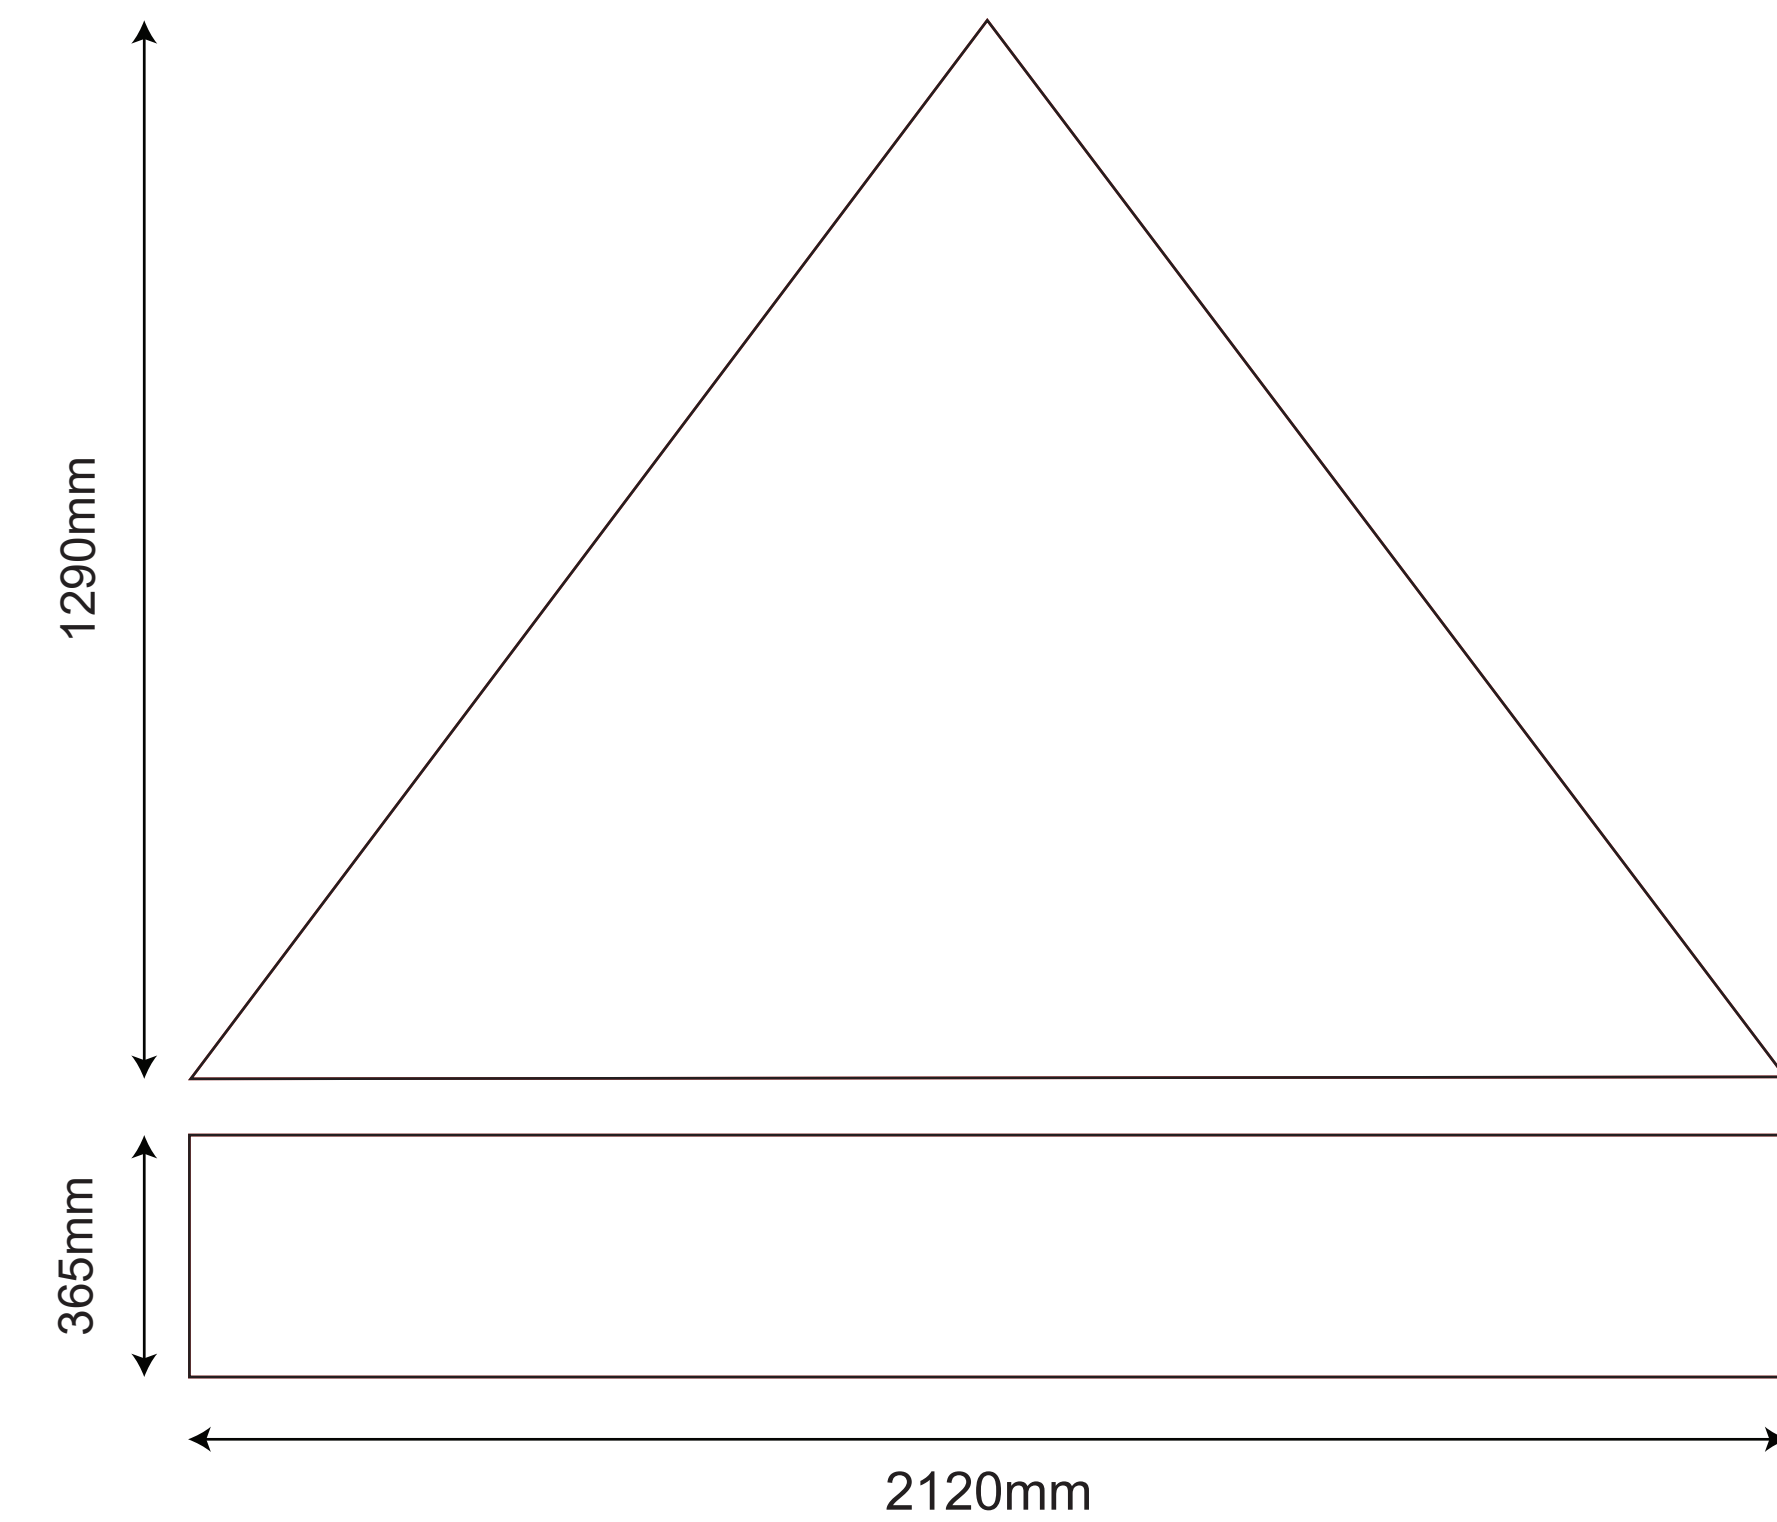

TEMPLATE IS SET AT 10% SCALE

2x2 Rhino Gazebo - Standard Kit

TEMPLATE IS SET AT 10% SCALE

OUTSIDE OF THE GAZEBO - LEFT SIDE

OUTSIDE OF THE GAZEBO - RIGHT SIDE

OUTSIDE OF THE GAZEBO - BACK SIDE

OUTSIDE OF THE GAZEBO - FRONT SIDE