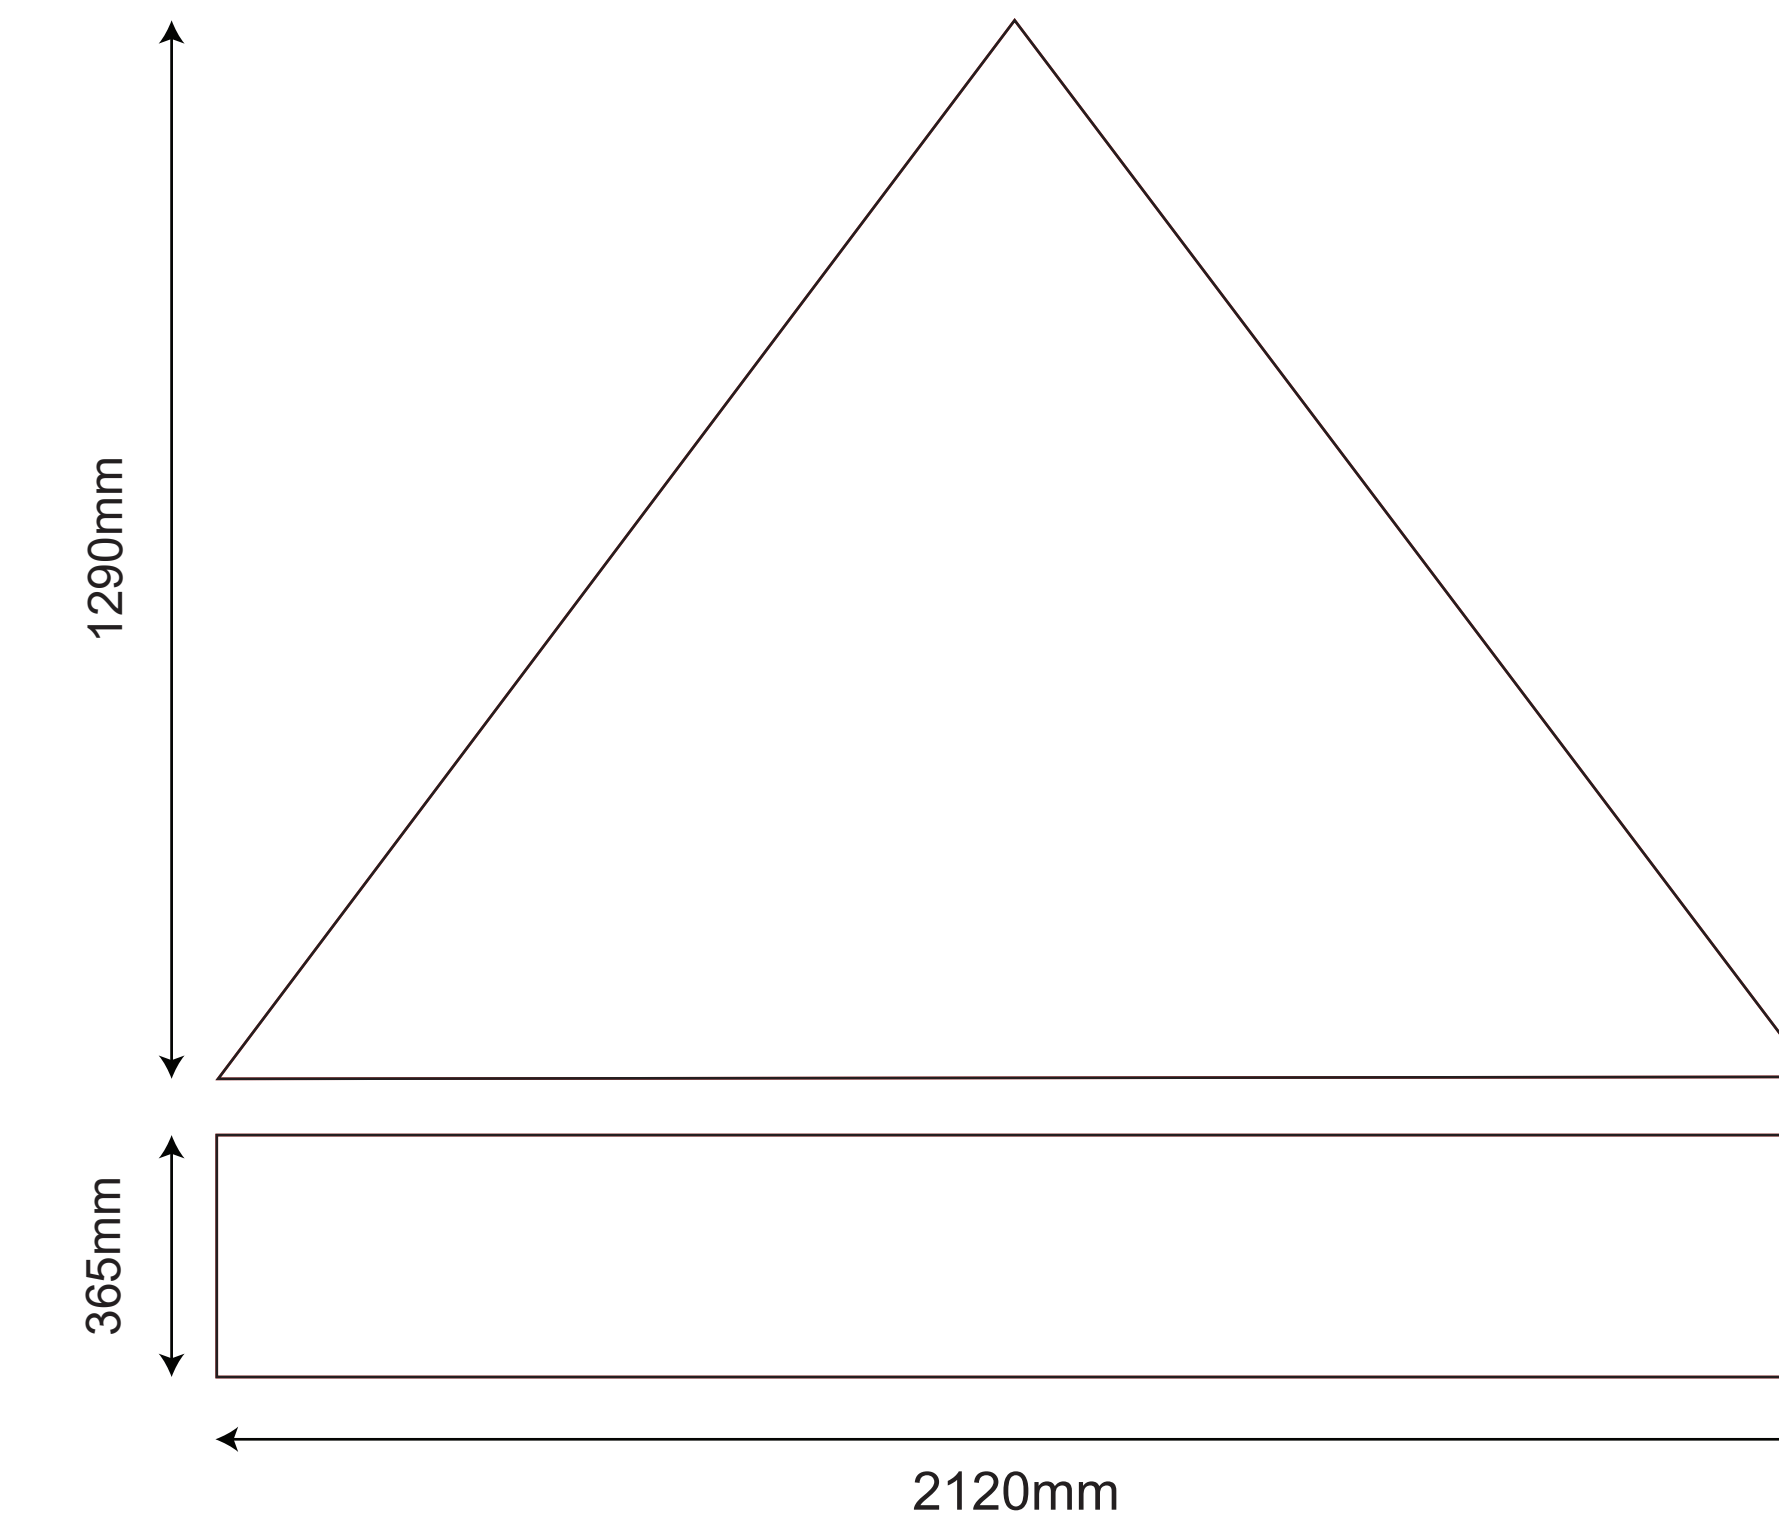

TEMPLATE IS SET AT 10% SCALE

2x2 Rhino Gazebo - Standard Kit

TEMPLATE IS SET AT 10% SCALE

OUTSIDE OF THE GAZEBO - LEFT SIDE

OUTSIDE OF THE GAZEBO - RIGHT SIDE

OUTSIDE OF THE GAZEBO - BACK SIDE

OUTSIDE OF THE GAZEBO - FRONT SIDE