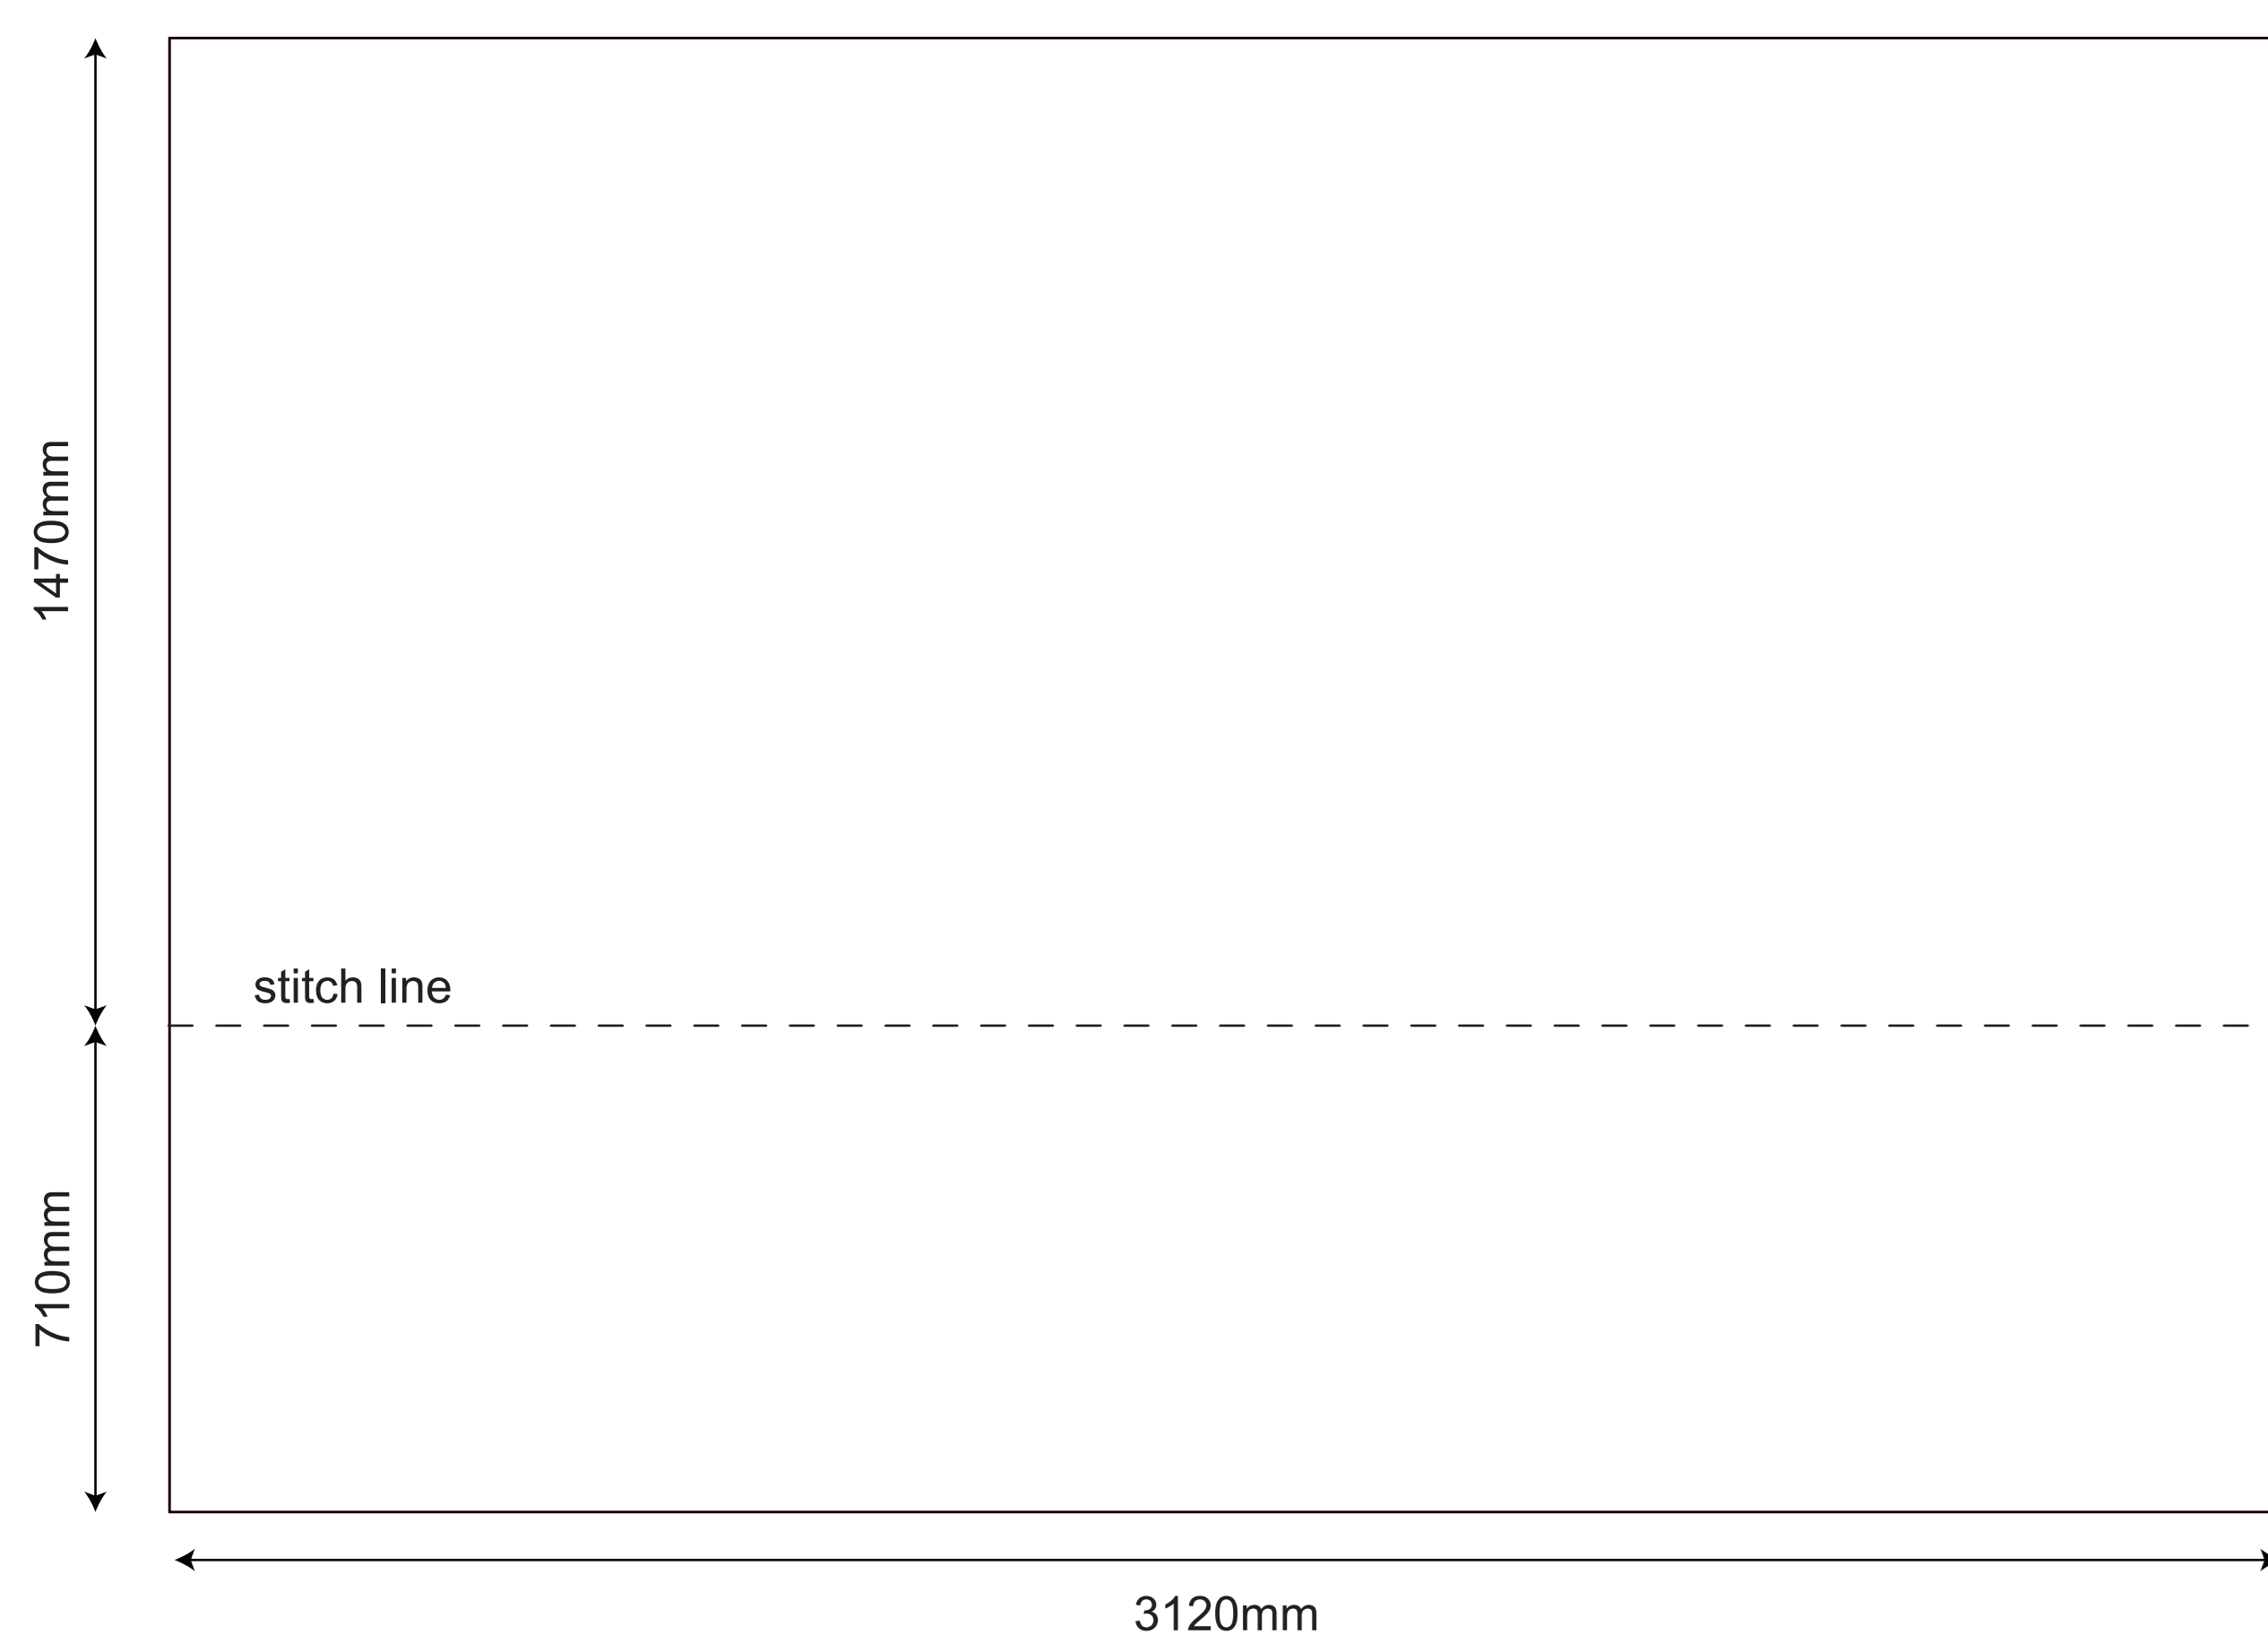

3x3 Rhino Gazebo - Complete Kit

OUTSIDE OF THE GAZEBO - LEFT SIDE

OUTSIDE OF THE GAZEBO - RIGHT SIDE

OUTSIDE OF THE GAZEBO - BACK SIDE

OUTSIDE OF THE GAZEBO - FRONT SIDE

INSIDE OF THE GAZEBO - LEFT WALL

INSIDE OF THE GAZEBO - RIGHT WALL

INSIDE OF THE GAZEBO - BACK WALL