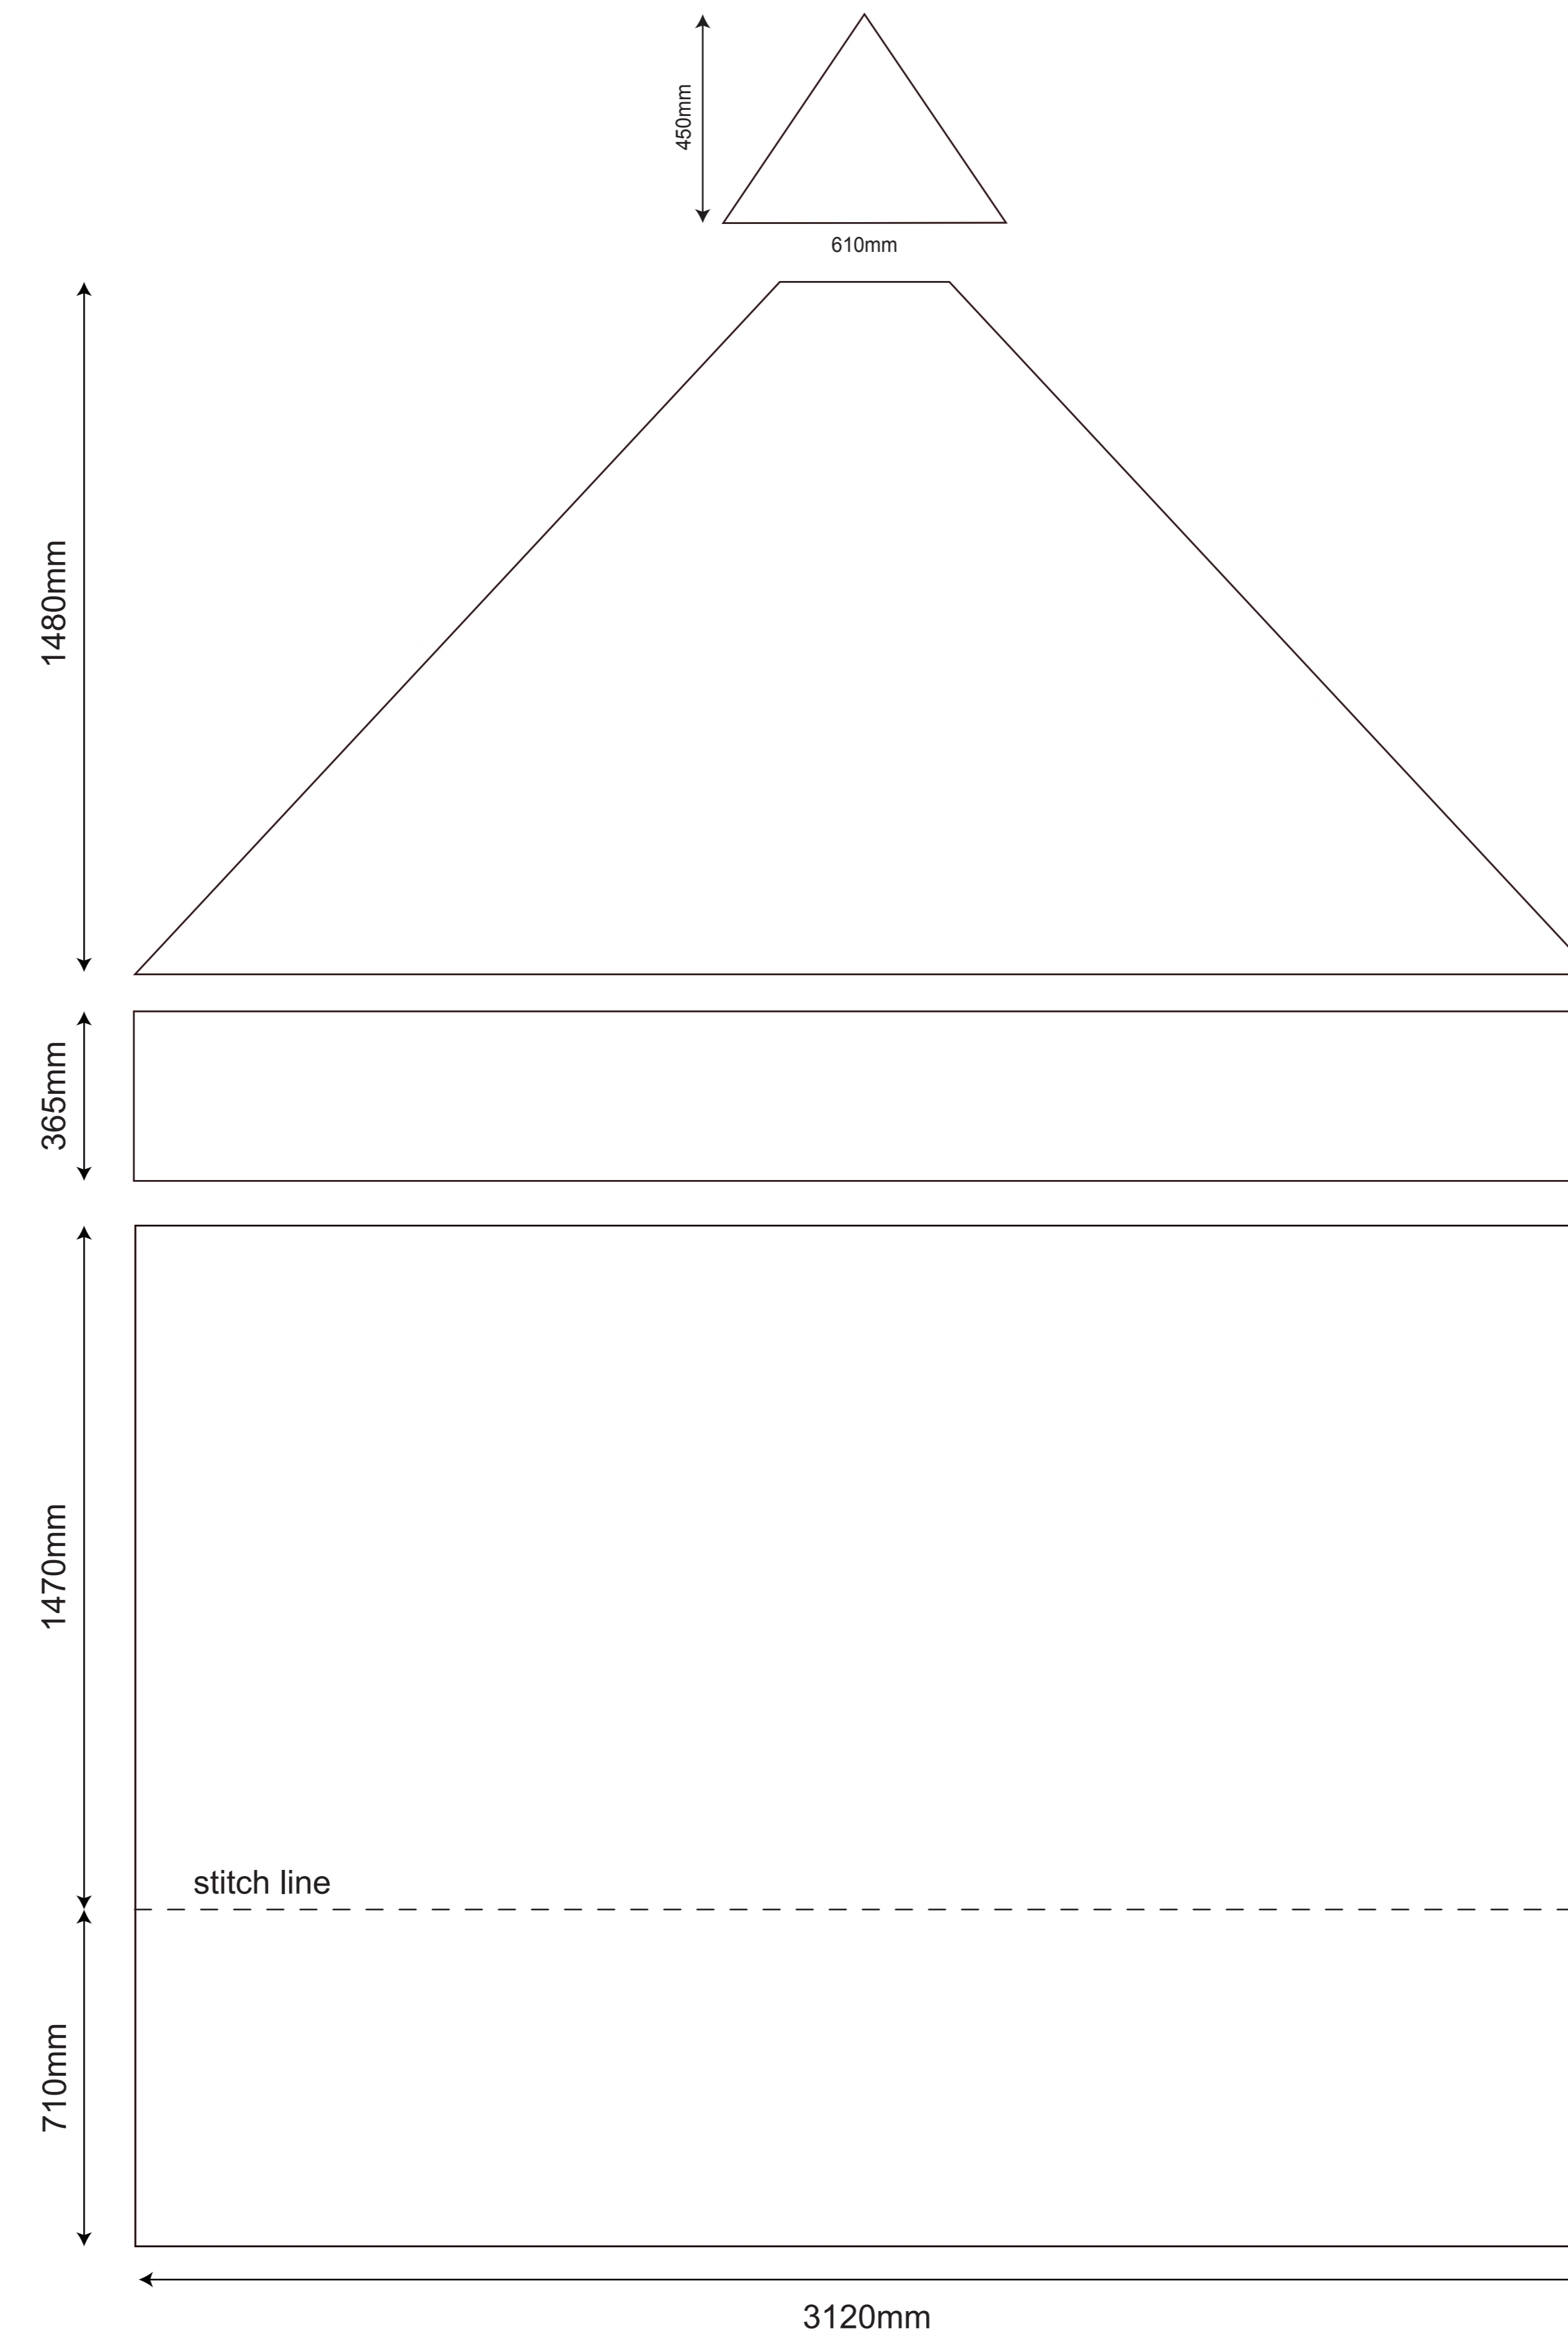

3x3 Rhino Gazebo - Complete Kit

OUTSIDE OF THE GAZEBO - LEFT SIDE

OUTSIDE OF THE GAZEBO - RIGHT SIDE

OUTSIDE OF THE GAZEBO - BACK SIDE

OUTSIDE OF THE GAZEBO - FRONT SIDE

INSIDE OF THE GAZEBO - LEFT WALL

INSIDE OF THE GAZEBO - RIGHT WALL

INSIDE OF THE GAZEBO - BACK WALL