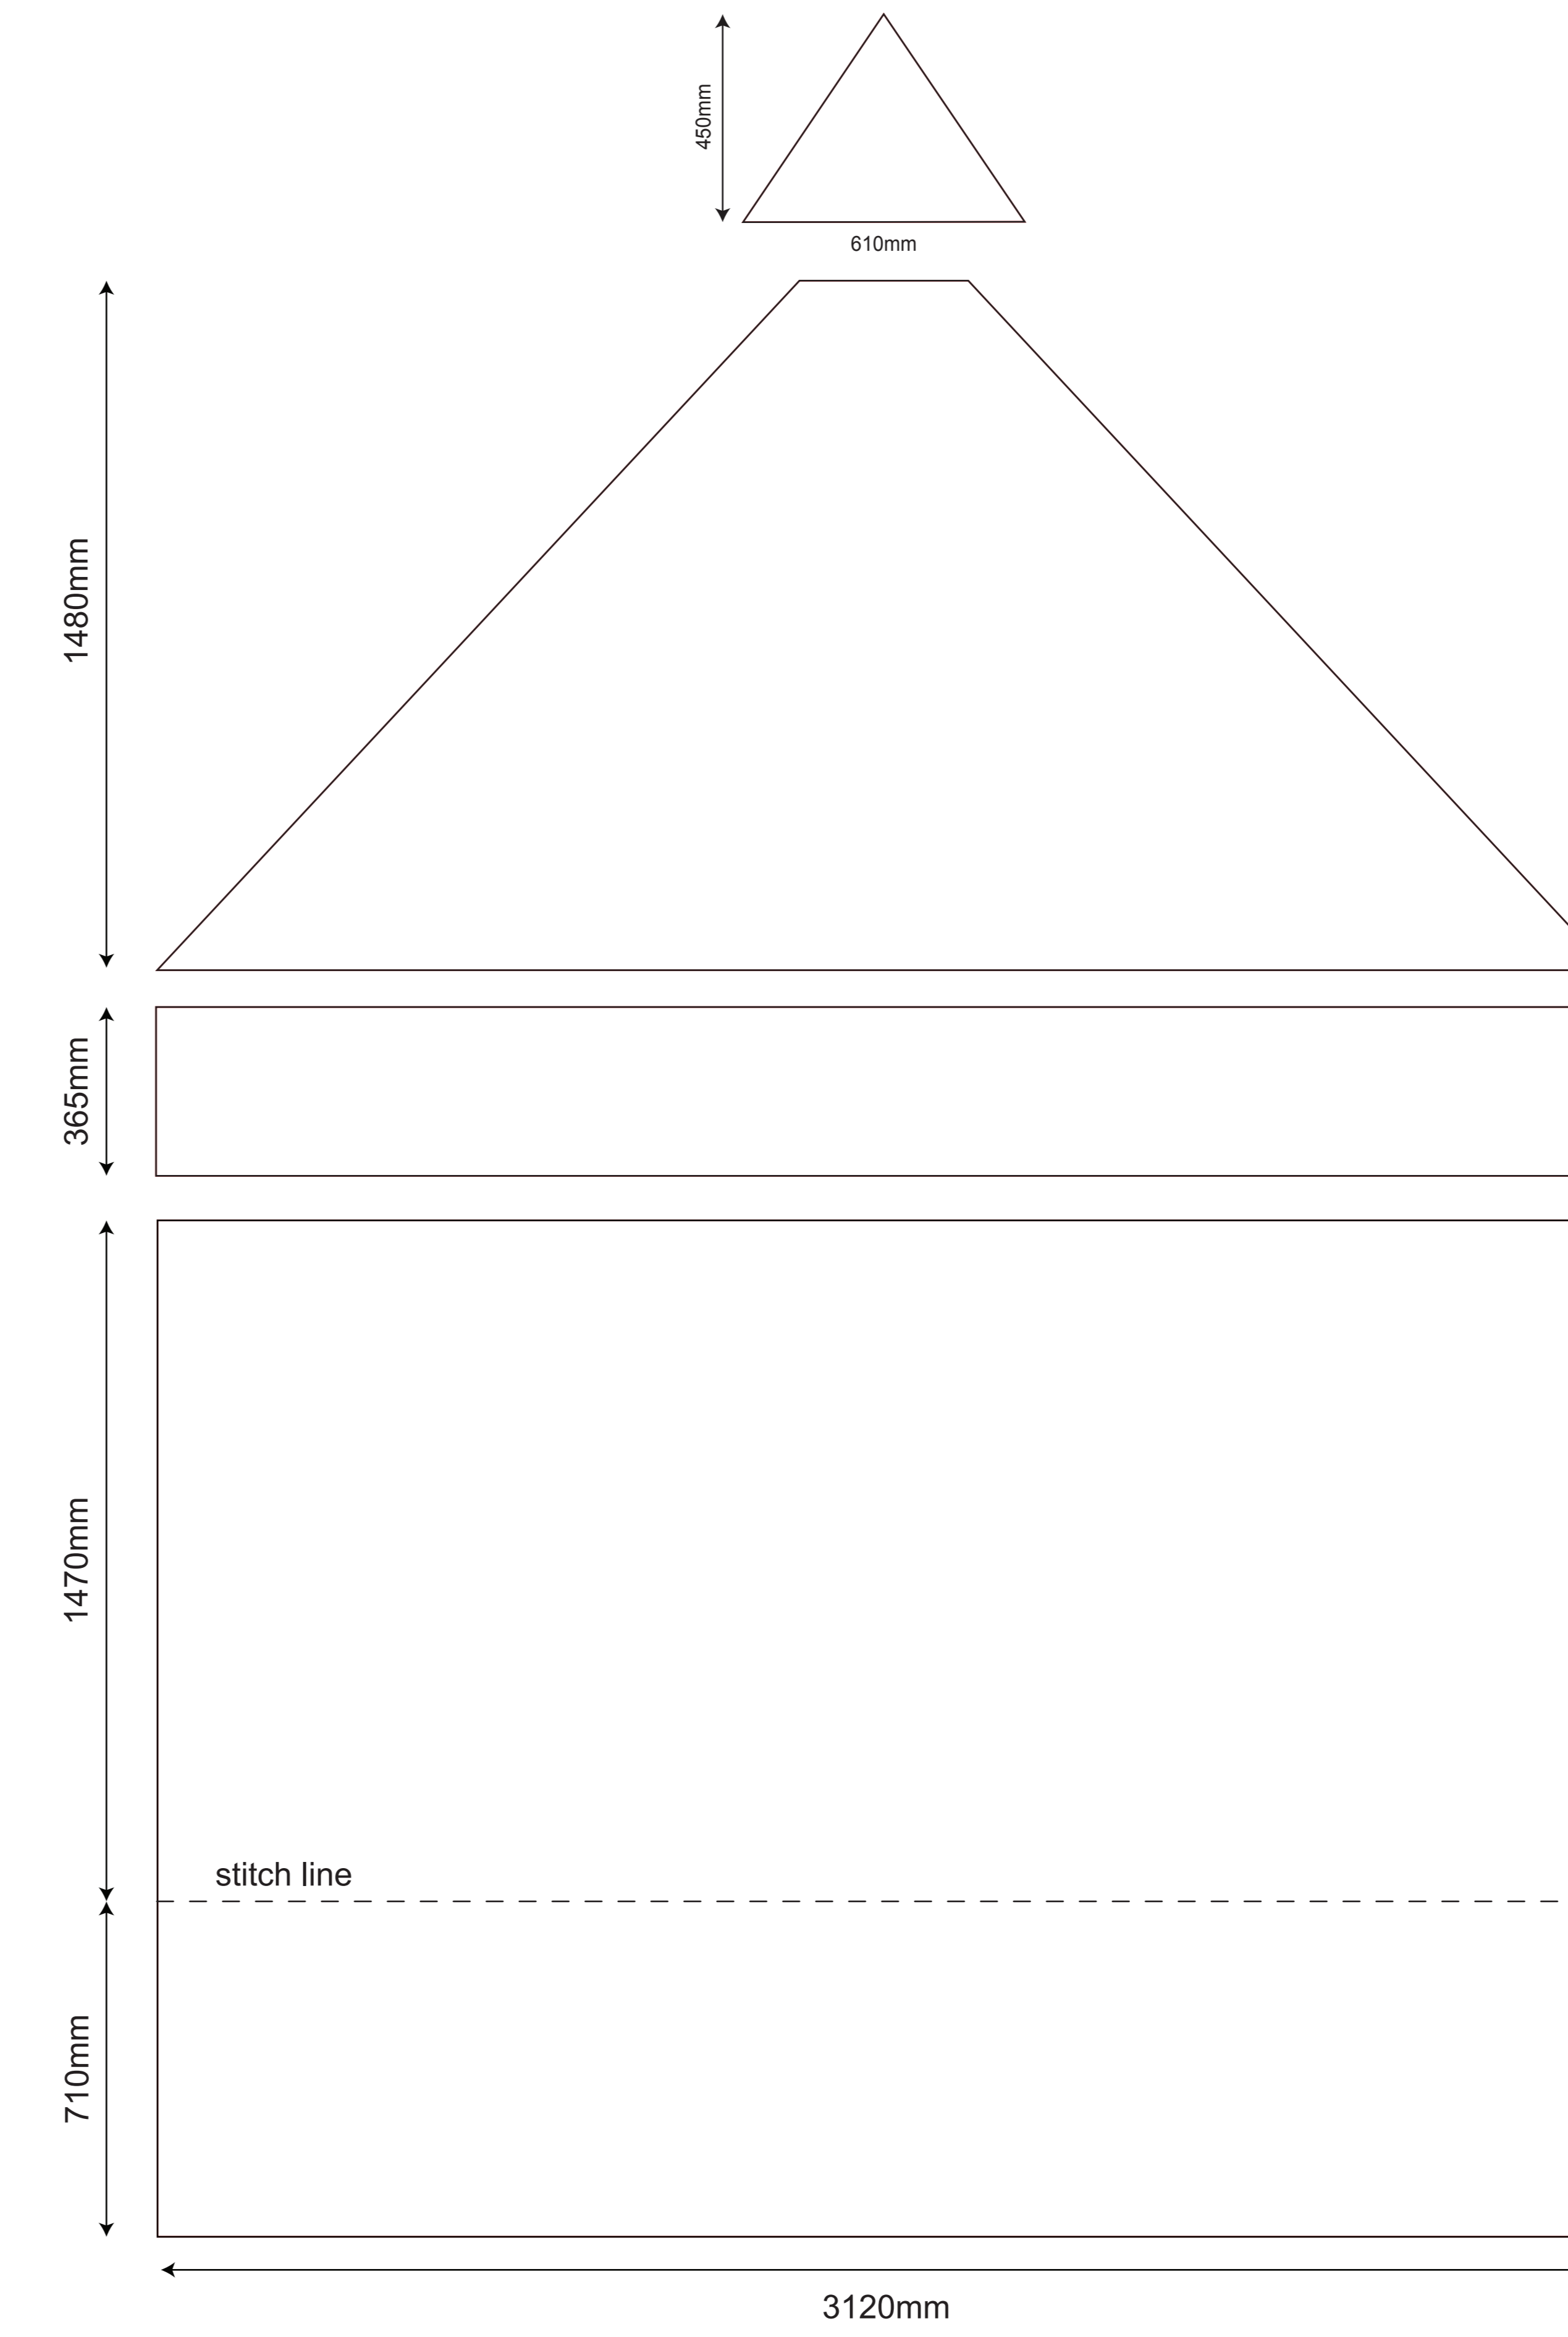

3x3 Rhino Gazebo - Complete Kit

OUTSIDE OF THE GAZEBO - LEFT SIDE

OUTSIDE OF THE GAZEBO - RIGHT SIDE

OUTSIDE OF THE GAZEBO - BACK SIDE

OUTSIDE OF THE GAZEBO - FRONT SIDE

INSIDE OF THE GAZEBO - LEFT WALL

INSIDE OF THE GAZEBO - RIGHT WALL

INSIDE OF THE GAZEBO - BACK WALL