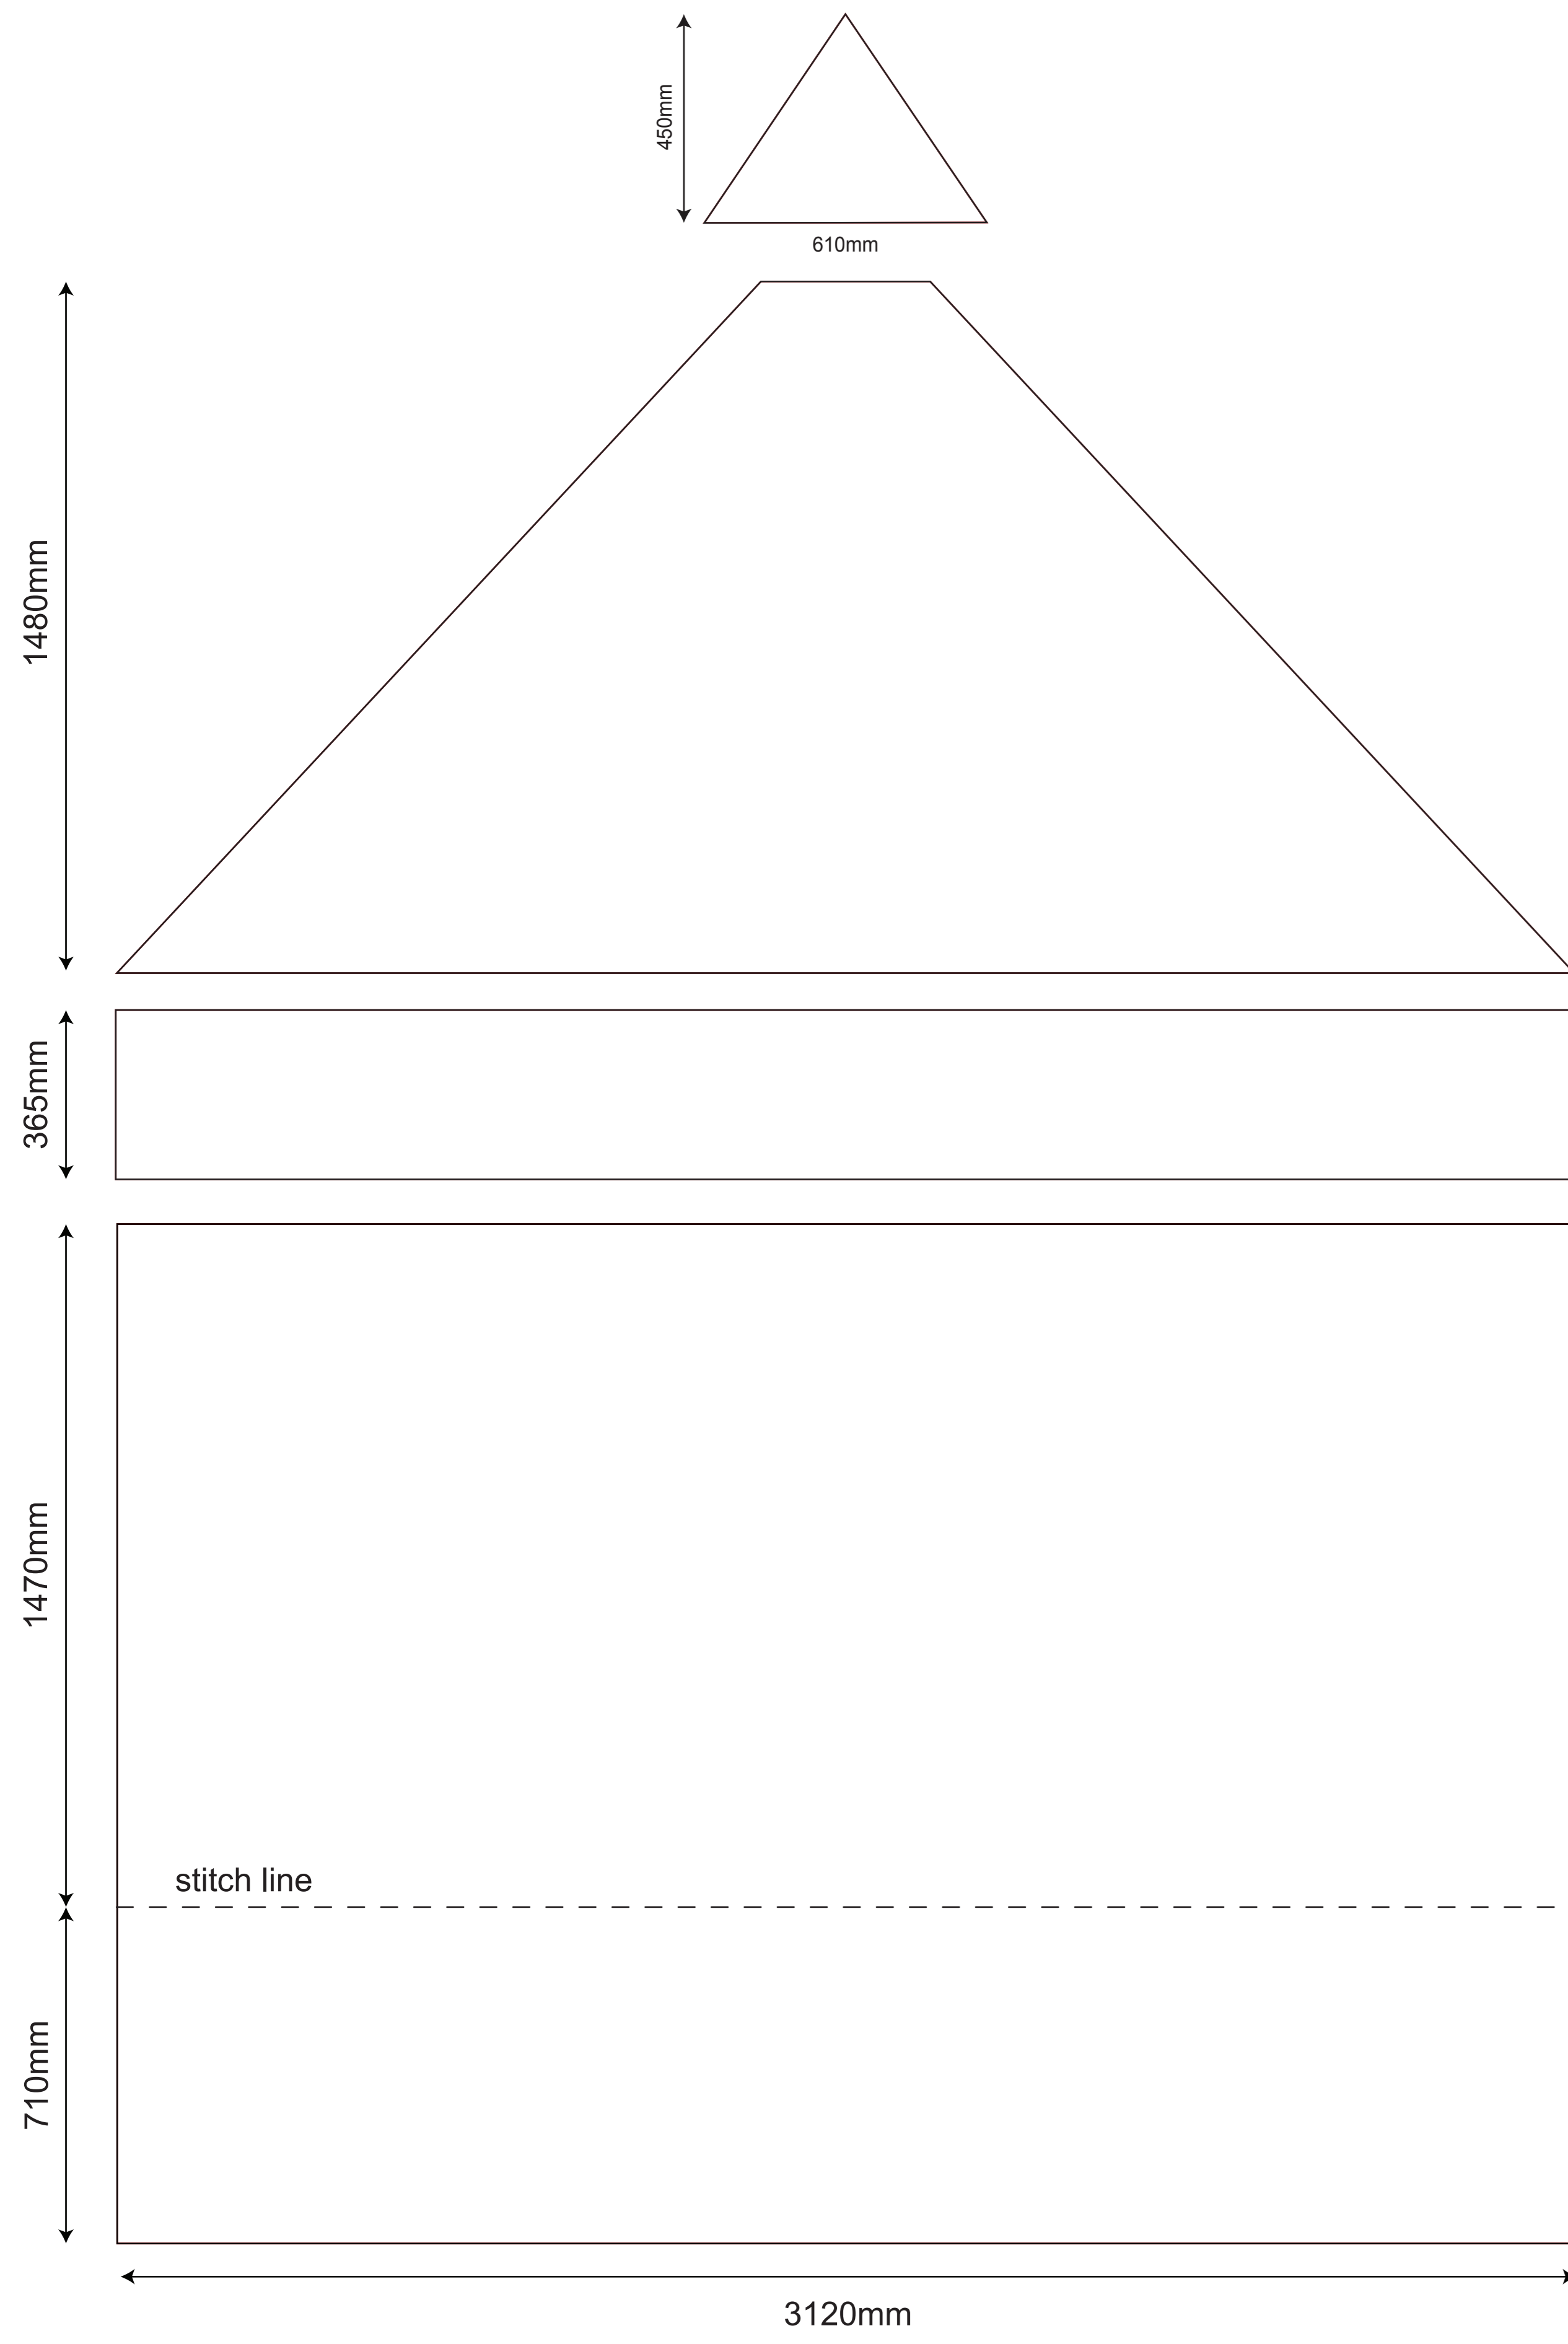

3x3 Rhino Gazebo - Complete Kit

OUTSIDE OF THE GAZEBO - LEFT SIDE

OUTSIDE OF THE GAZEBO - RIGHT SIDE

OUTSIDE OF THE GAZEBO - BACK SIDE

OUTSIDE OF THE GAZEBO - FRONT SIDE

INSIDE OF THE GAZEBO - LEFT WALL

INSIDE OF THE GAZEBO - RIGHT WALL

INSIDE OF THE GAZEBO - BACK WALL