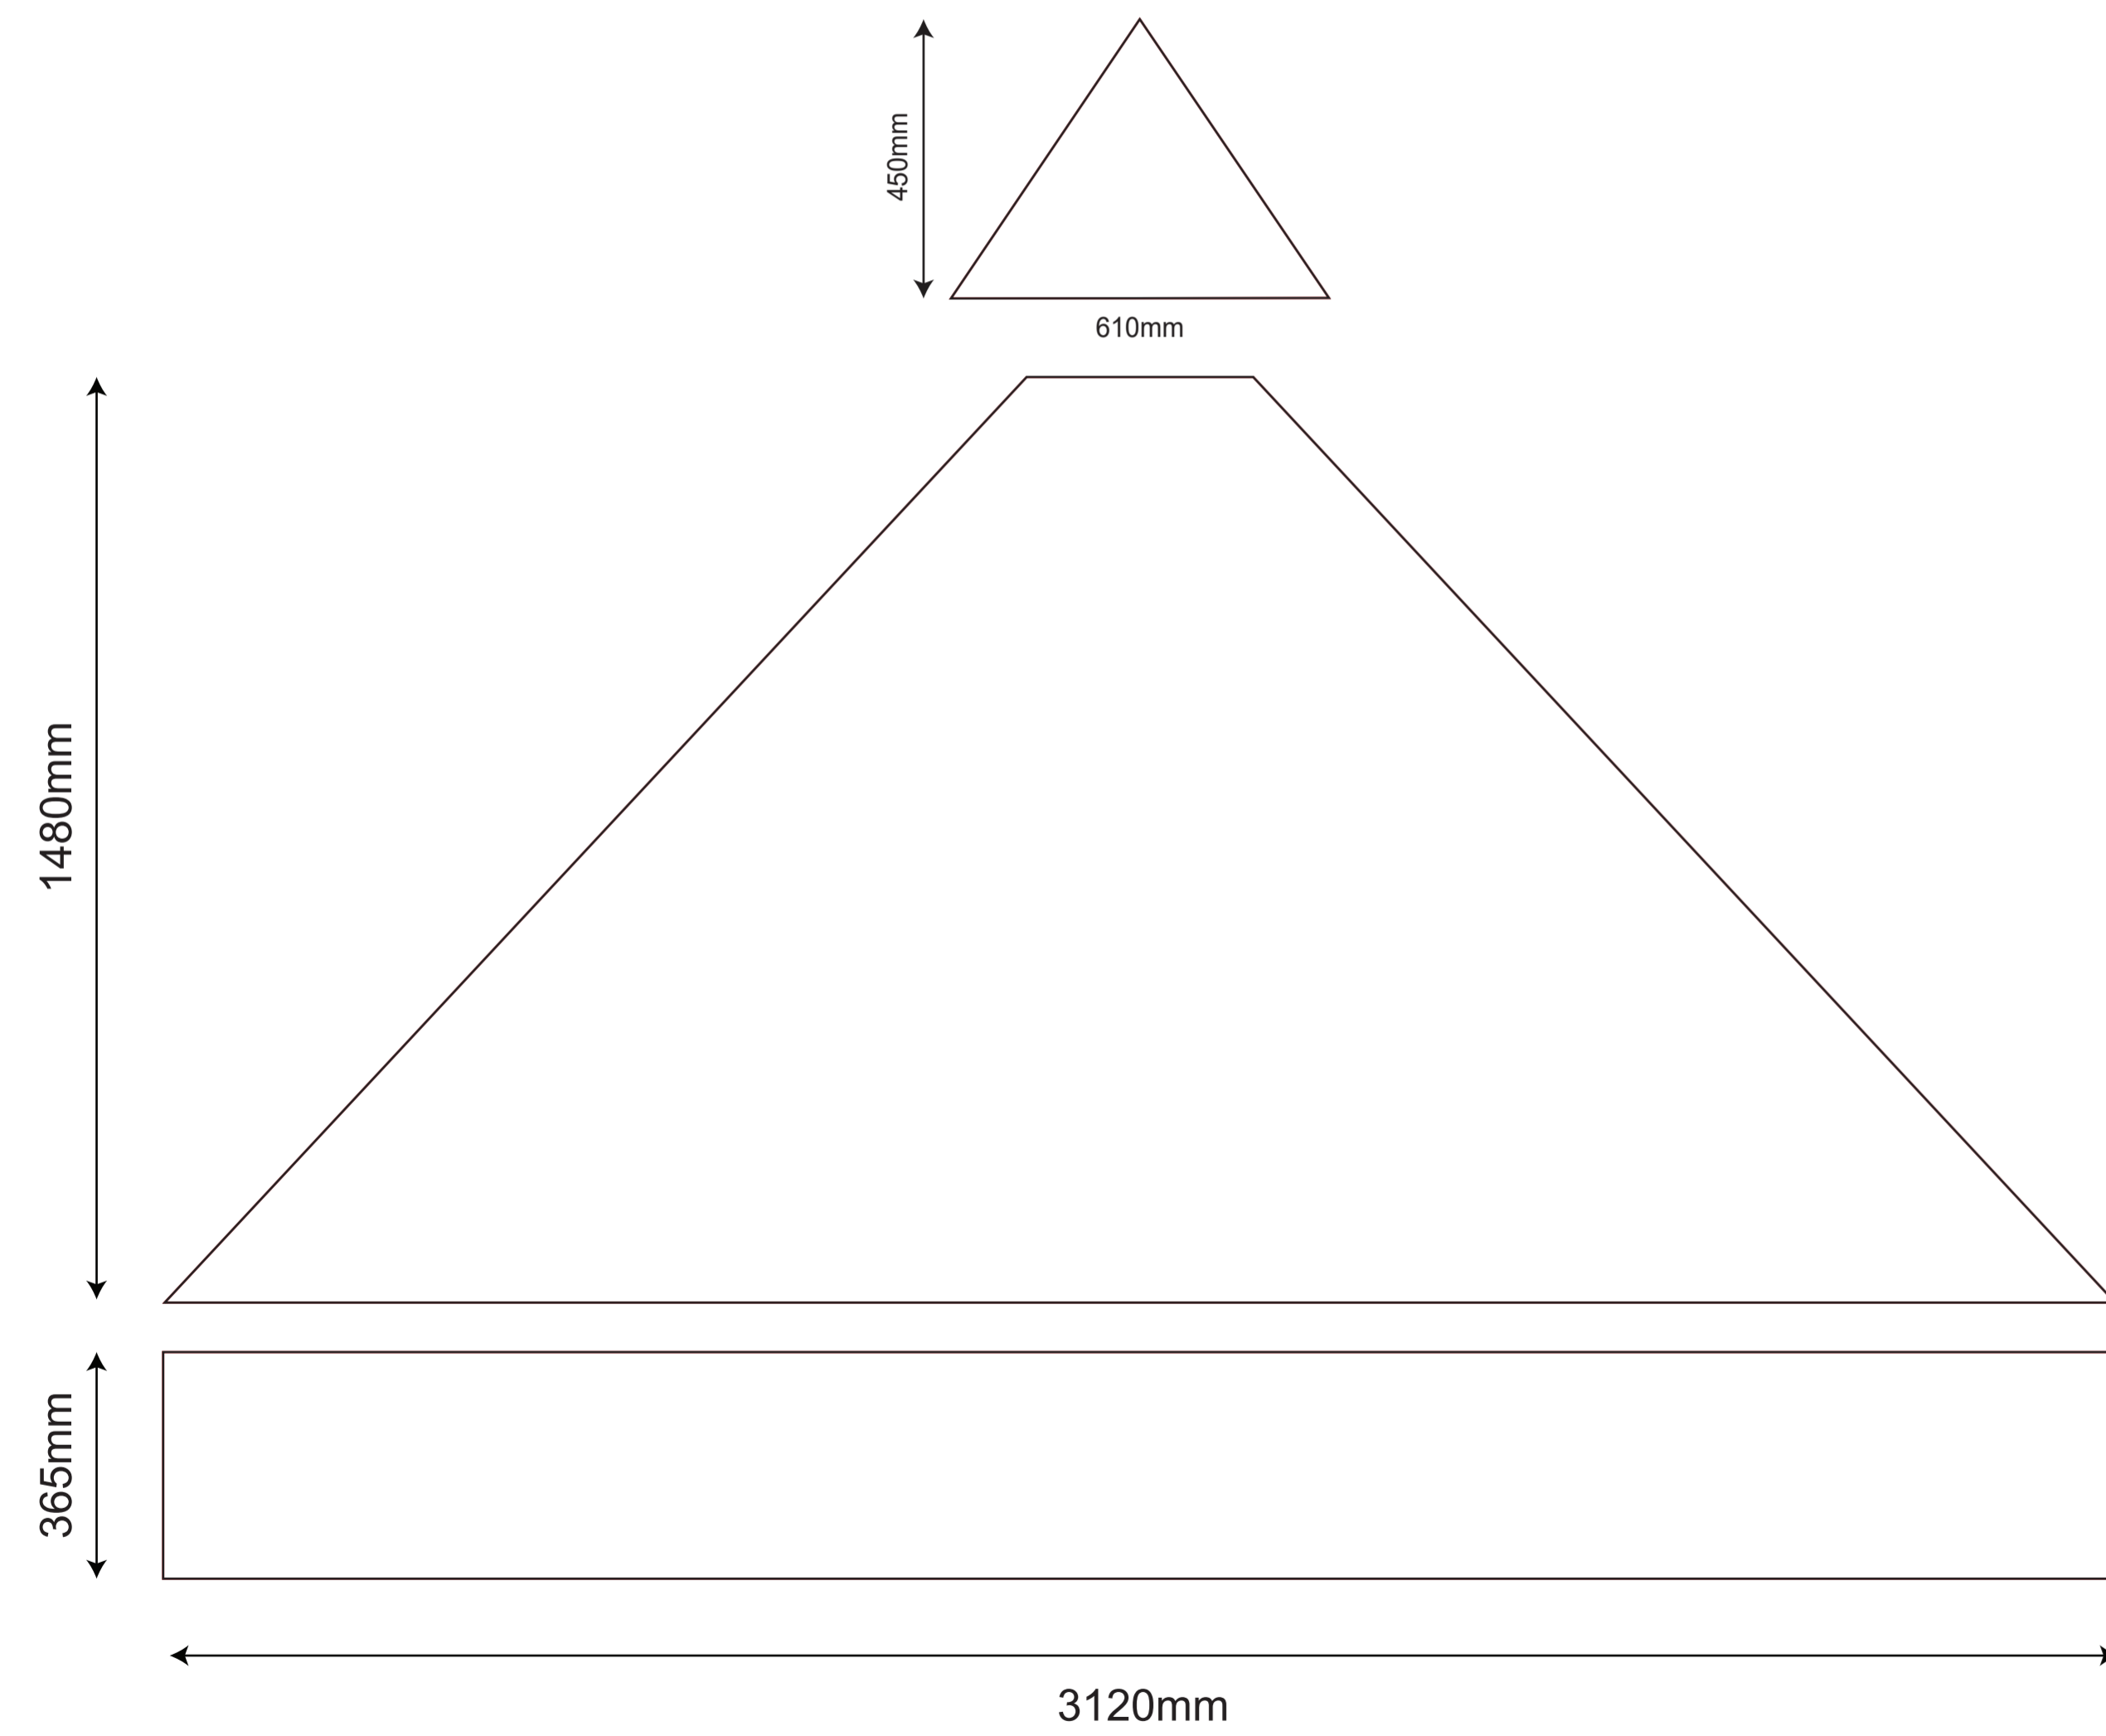

TEMPLATE IS SET AT 10% SCALE

3x3 Rhino Gazebo - Standard Kit

TEMPLATE IS SET AT 10% SCALE

OUTSIDE OF THE GAZEBO - LEFT SIDE

OUTSIDE OF THE GAZEBO - RIGHT SIDE

OUTSIDE OF THE GAZEBO - BACK SIDE

OUTSIDE OF THE GAZEBO - FRONT SIDE