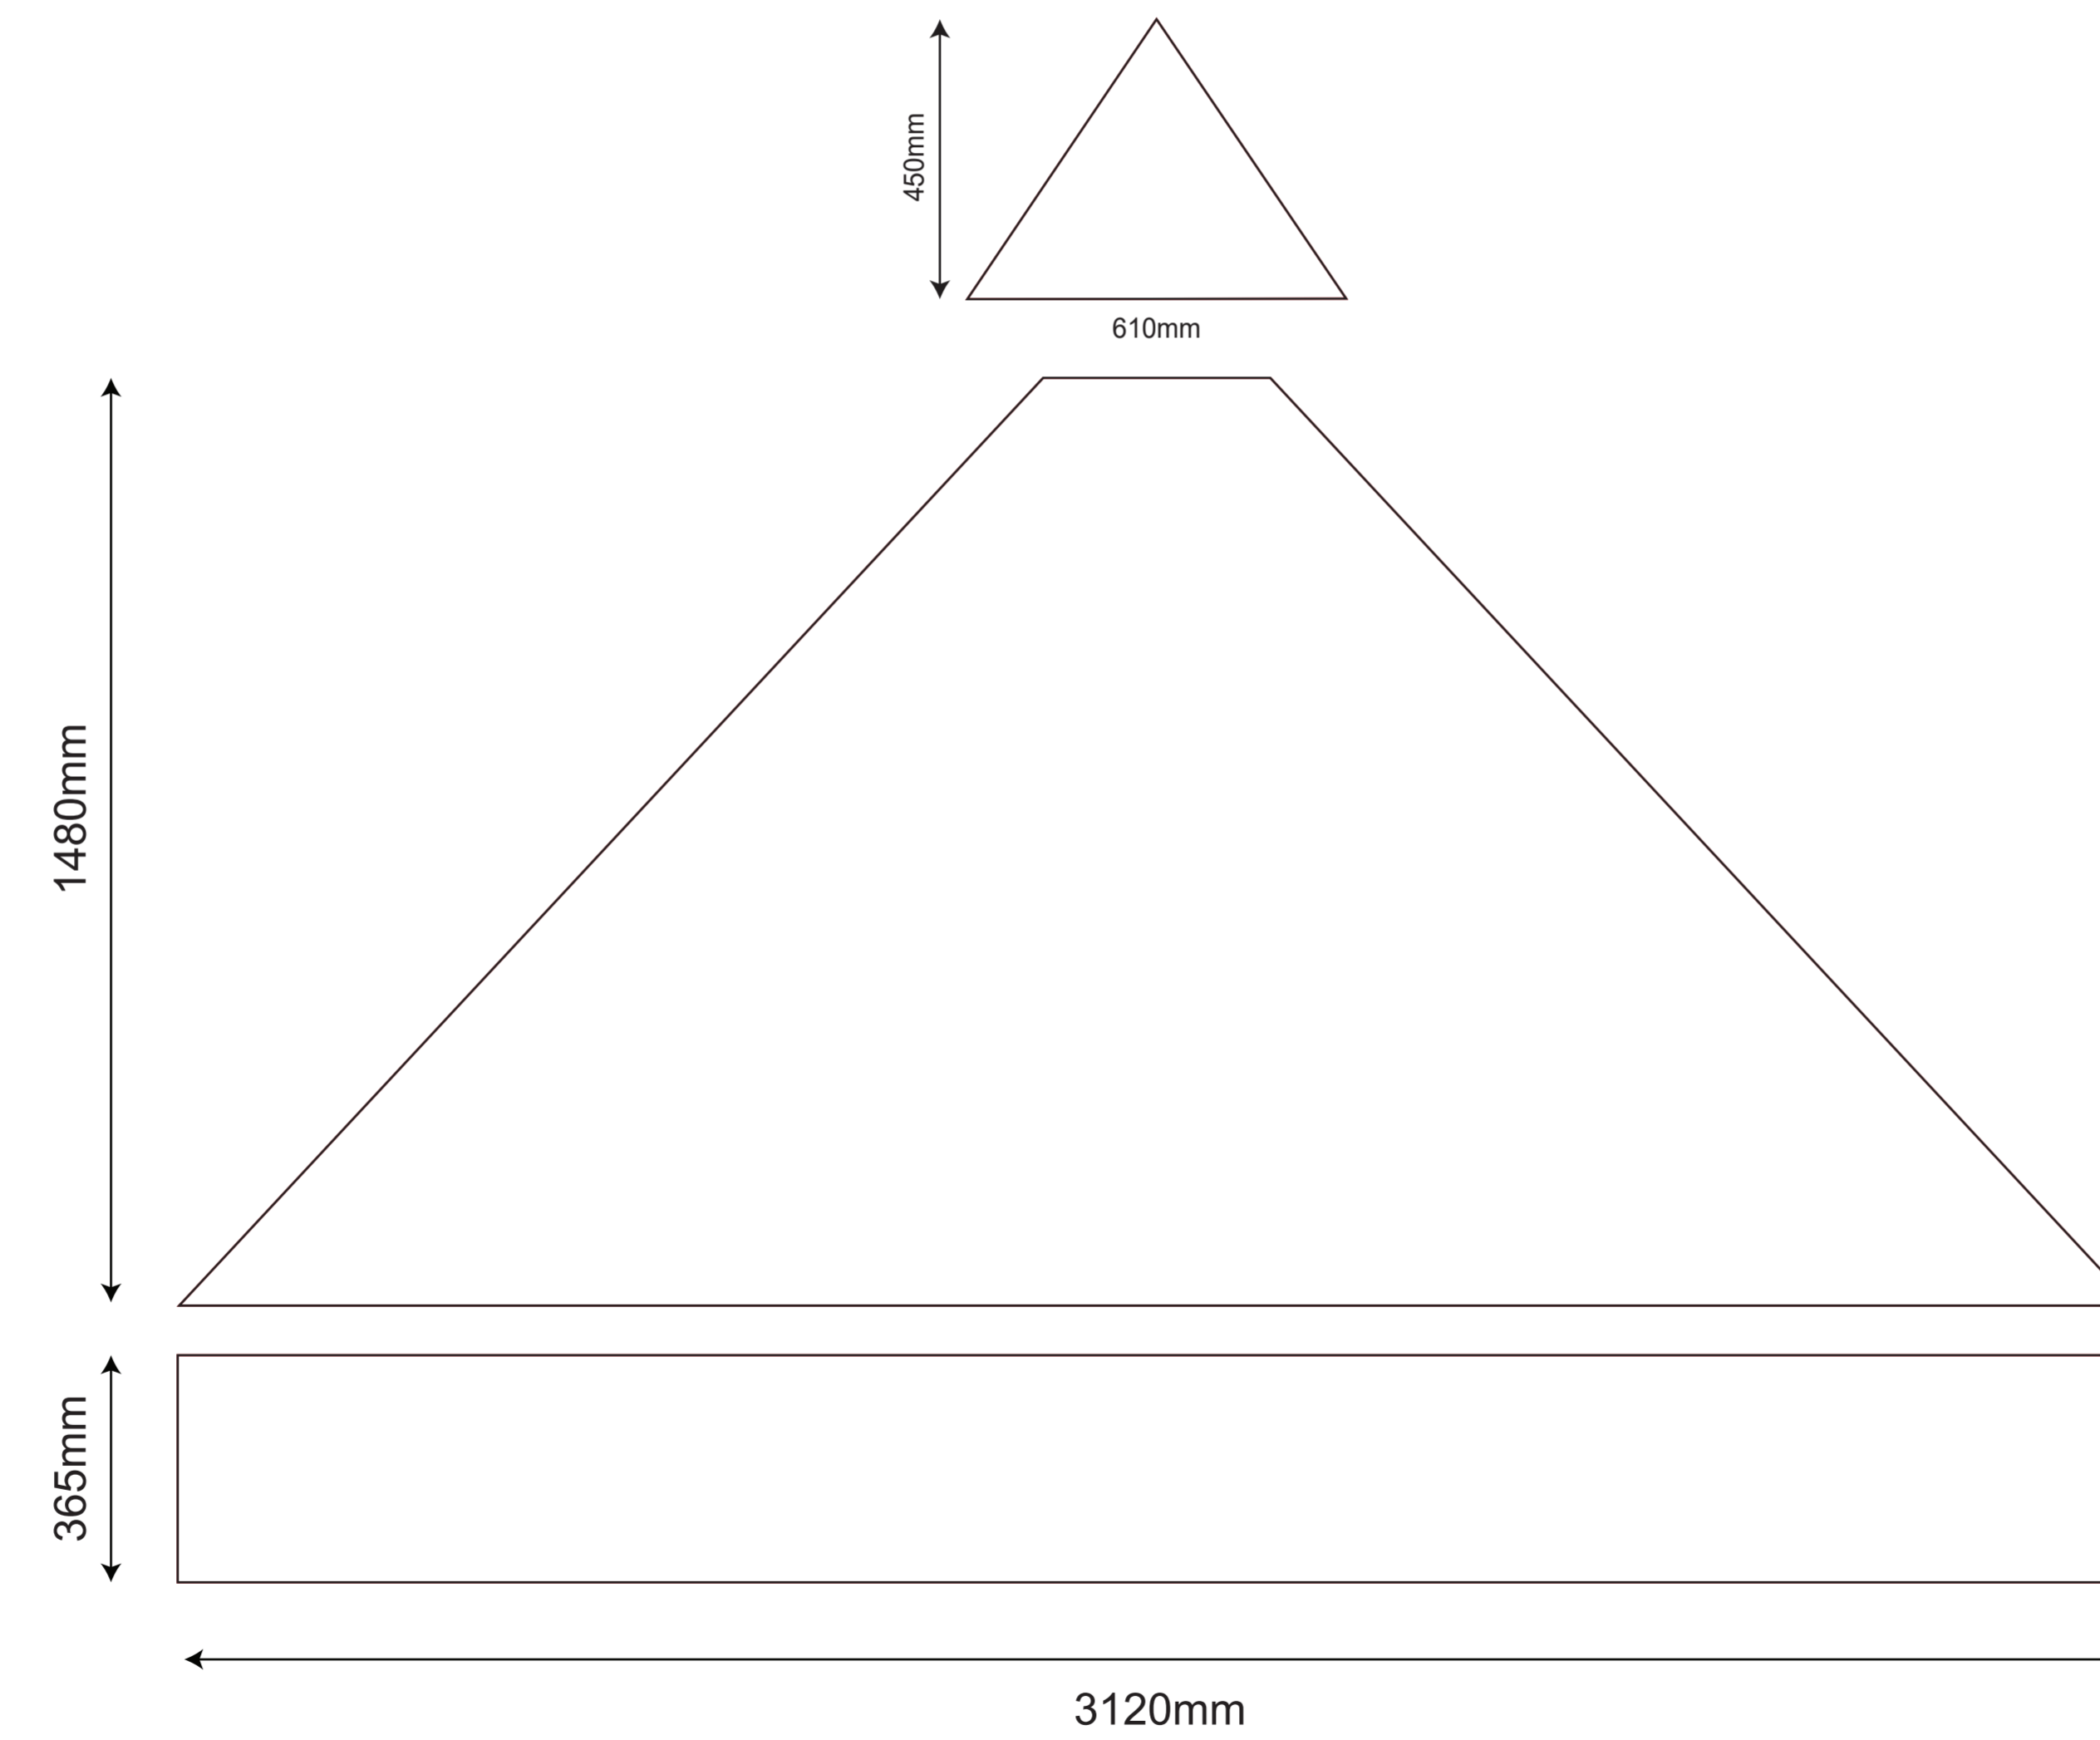

TEMPLATE IS SET AT 10% SCALE

3x3 Rhino Gazebo - Standard Kit

TEMPLATE IS SET AT 10% SCALE

OUTSIDE OF THE GAZEBO - LEFT SIDE

OUTSIDE OF THE GAZEBO - RIGHT SIDE

OUTSIDE OF THE GAZEBO - BACK SIDE

OUTSIDE OF THE GAZEBO - FRONT SIDE