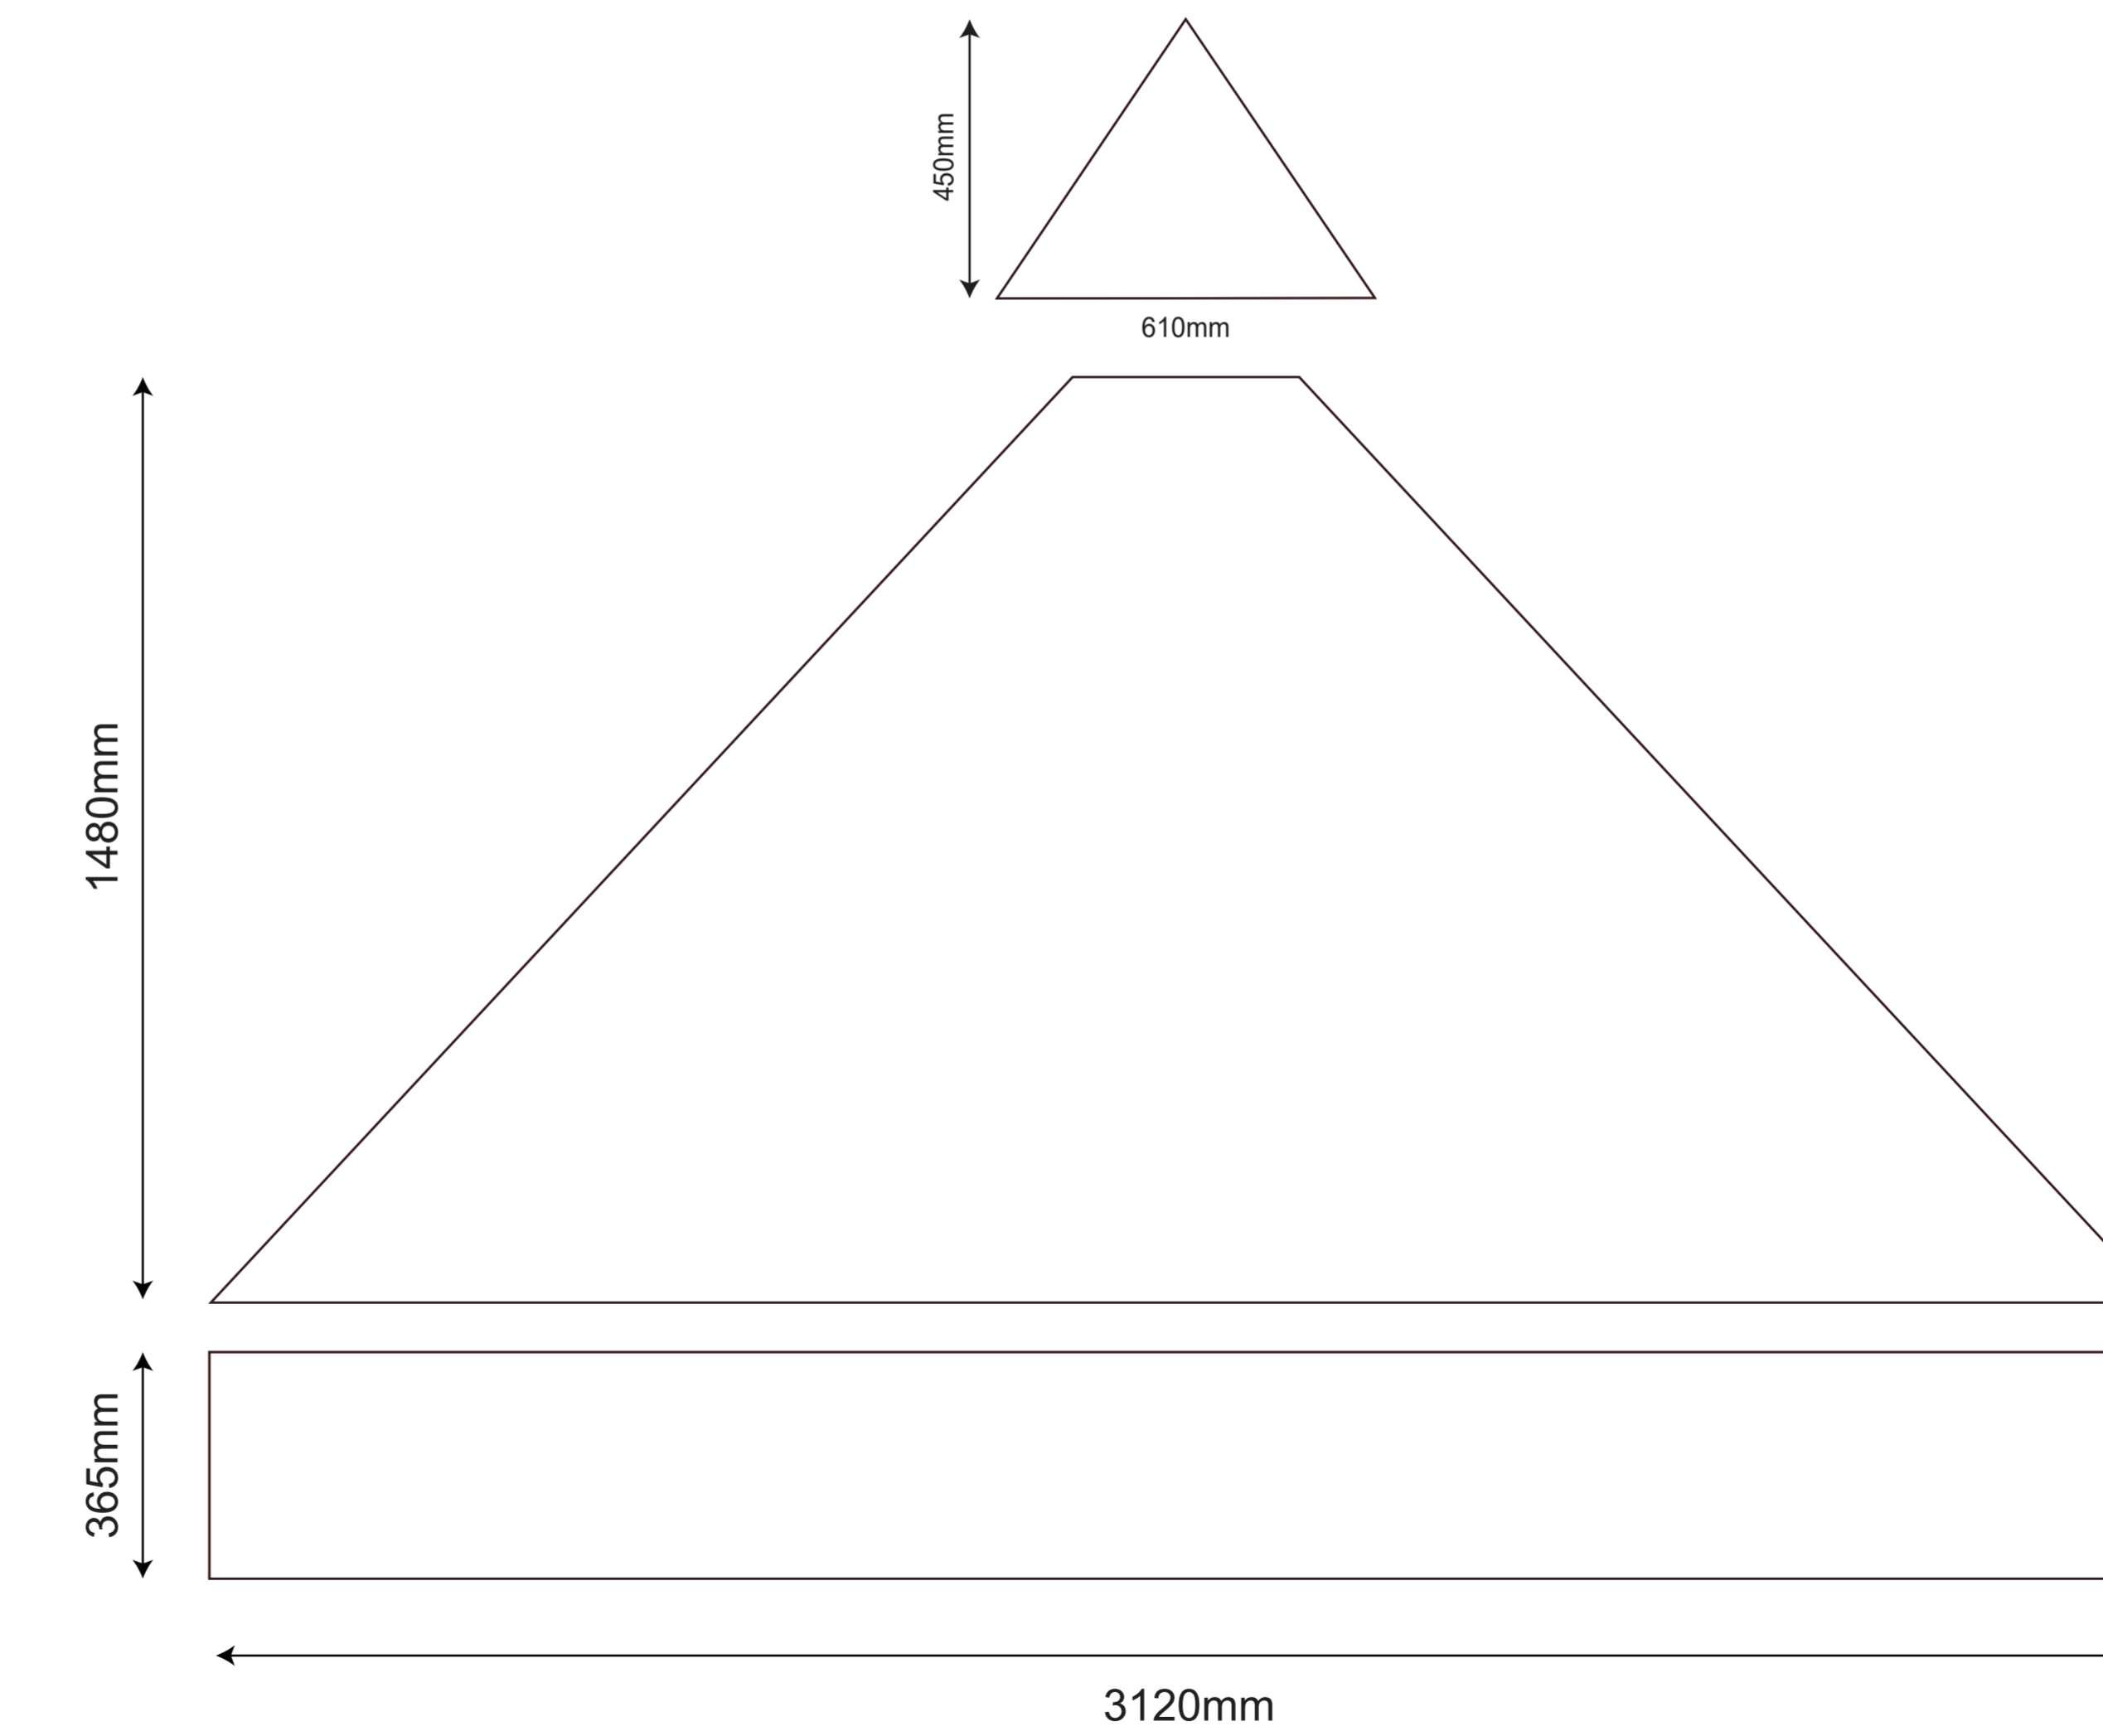

TEMPLATE IS SET AT 10% SCALE

3x3 Rhino Gazebo - Standard Kit

TEMPLATE IS SET AT 10% SCALE

OUTSIDE OF THE GAZEBO - LEFT SIDE

OUTSIDE OF THE GAZEBO - RIGHT SIDE

OUTSIDE OF THE GAZEBO - BACK SIDE

OUTSIDE OF THE GAZEBO - FRONT SIDE