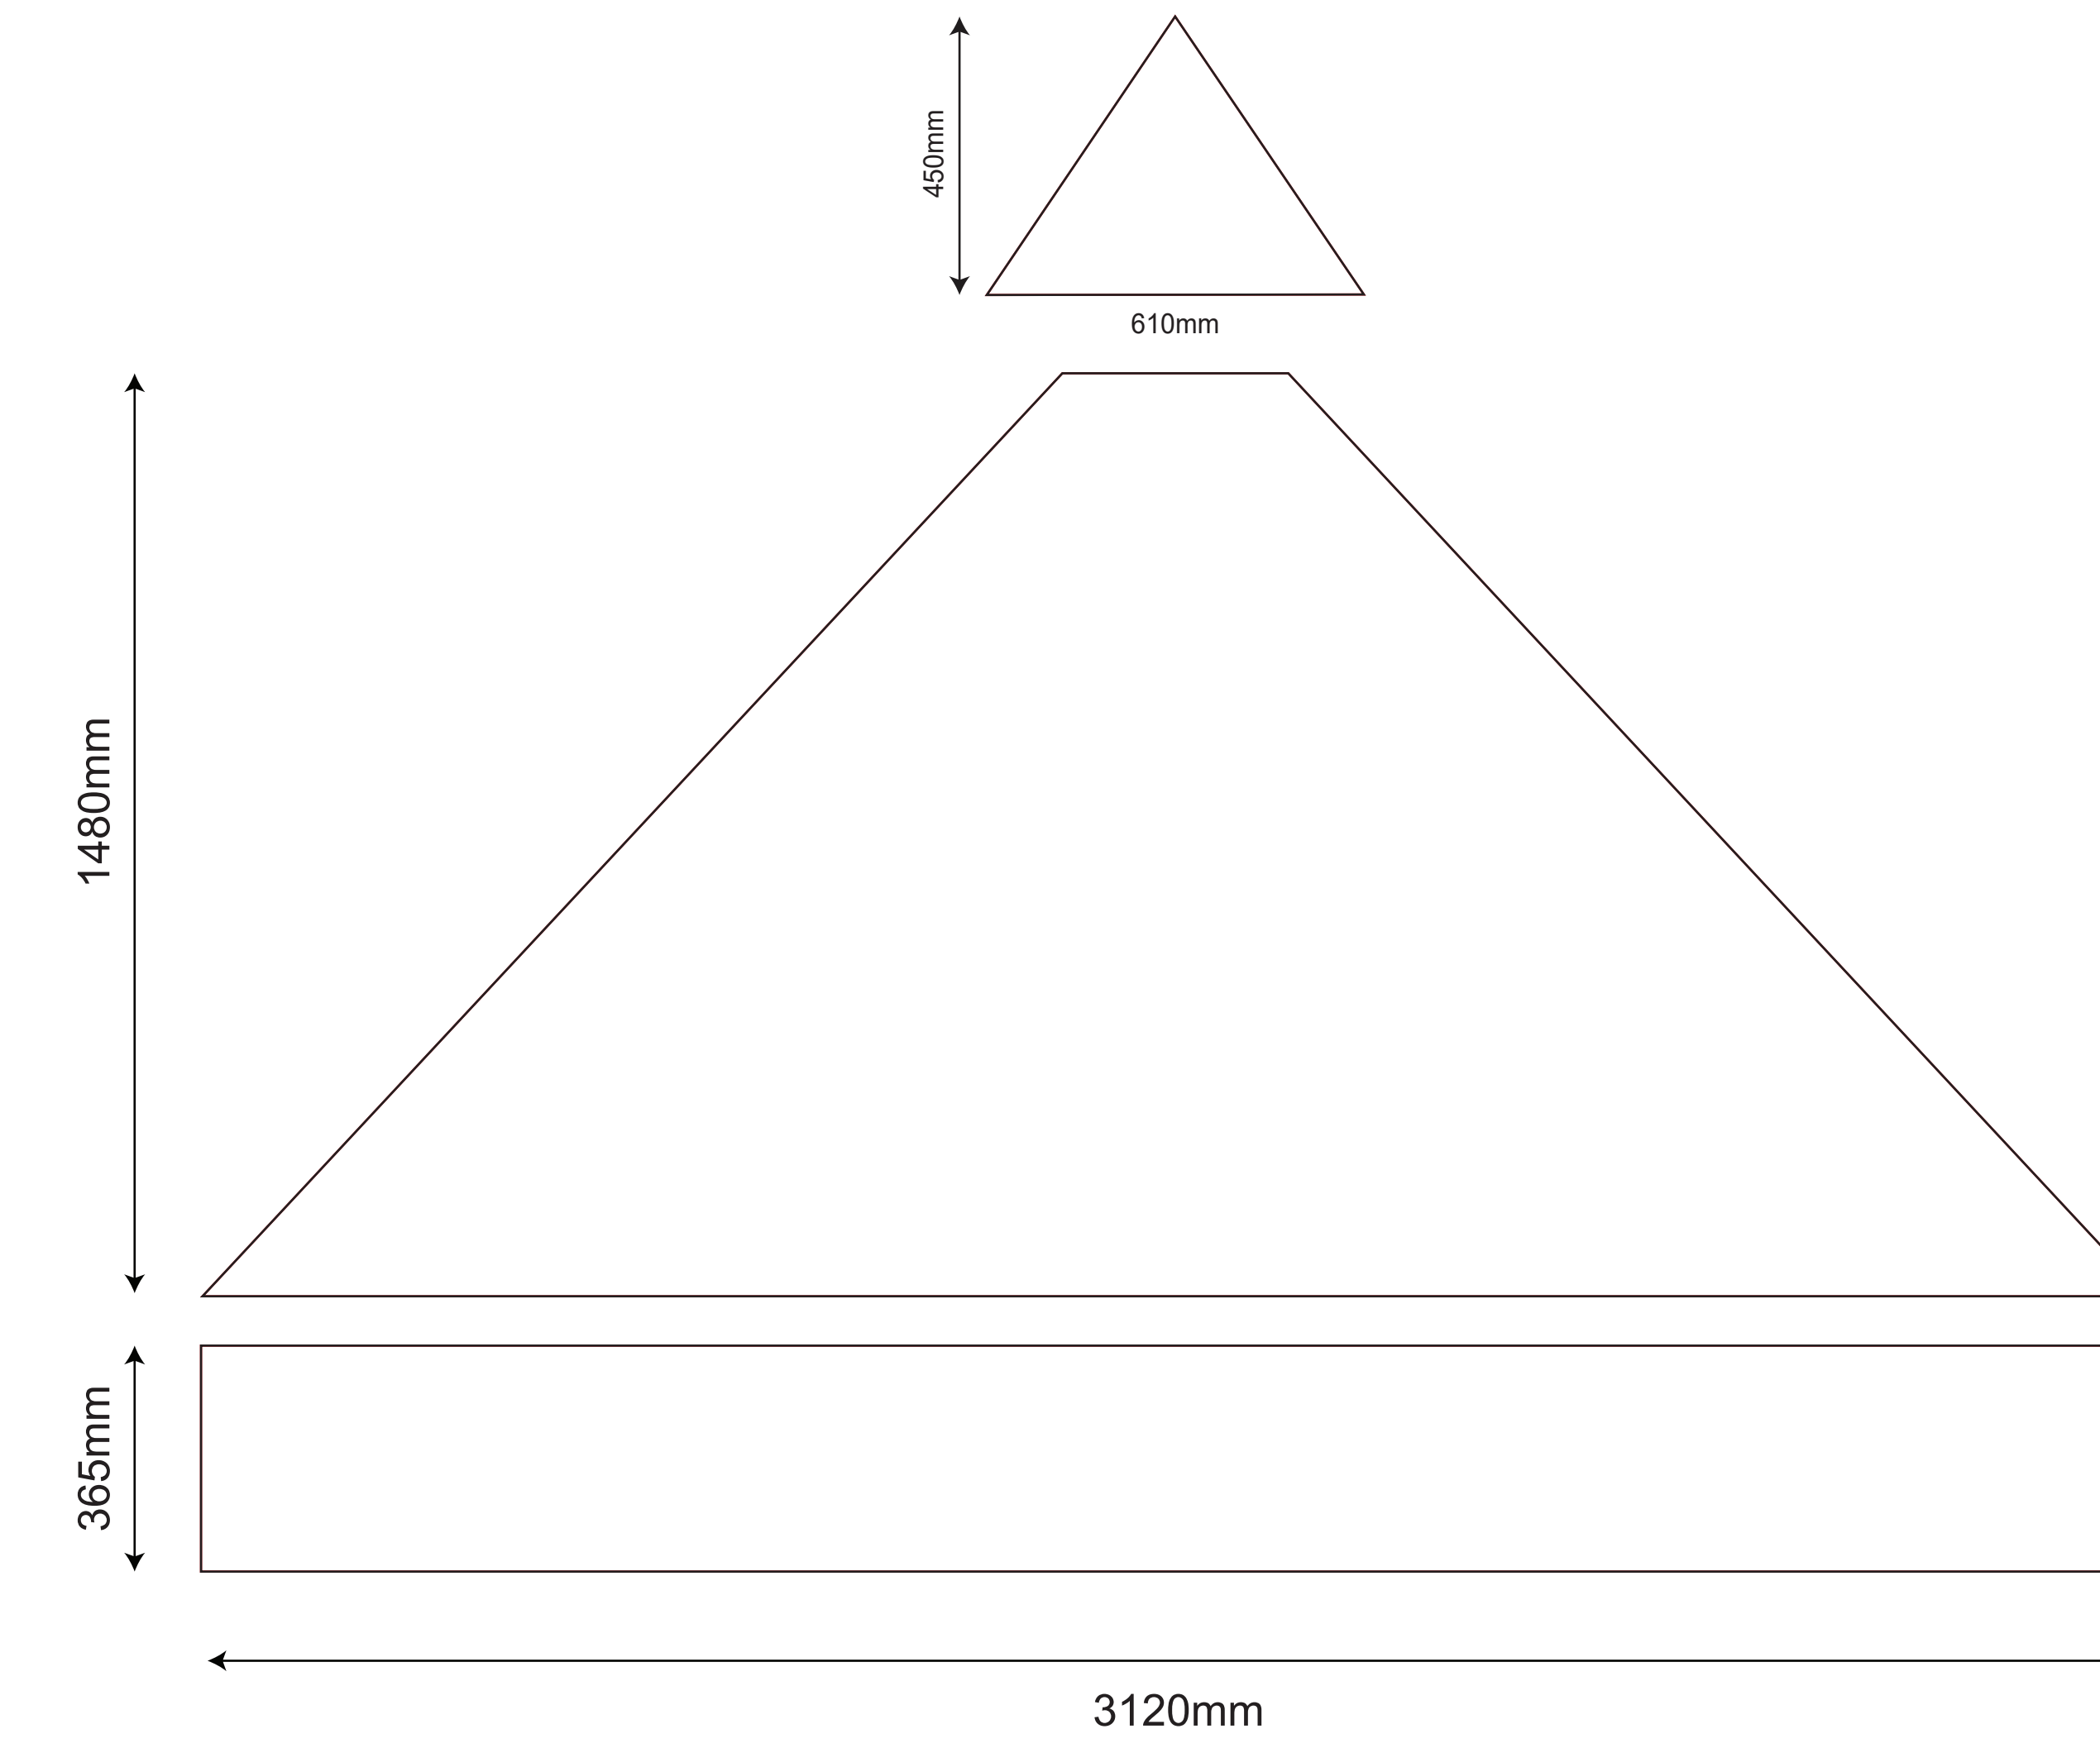

3x3 Rhino Gazebo - Imperial Kit

OUTSIDE OF THE GAZEBO - LEFT SIDE

OUTSIDE OF THE GAZEBO - RIGHT SIDE

OUTSIDE OF THE GAZEBO - BACK SIDE

OUTSIDE OF THE GAZEBO - FRONT SIDE

OUTSIDE OF THE GAZEBO - LEFT SIDE - half wall

OUTSIDE OF THE GAZEBO - RIGHT SIDE - half wall

OUTSIDE OF THE GAZEBO - BACK SIDE - half wall

INSIDE OF THE GAZEBO - LEFT SIDE - half wall

INSIDE OF THE GAZEBO - RIGHT SIDE - half wall

INSIDE OF THE GAZEBO - BACK SIDE - half wall