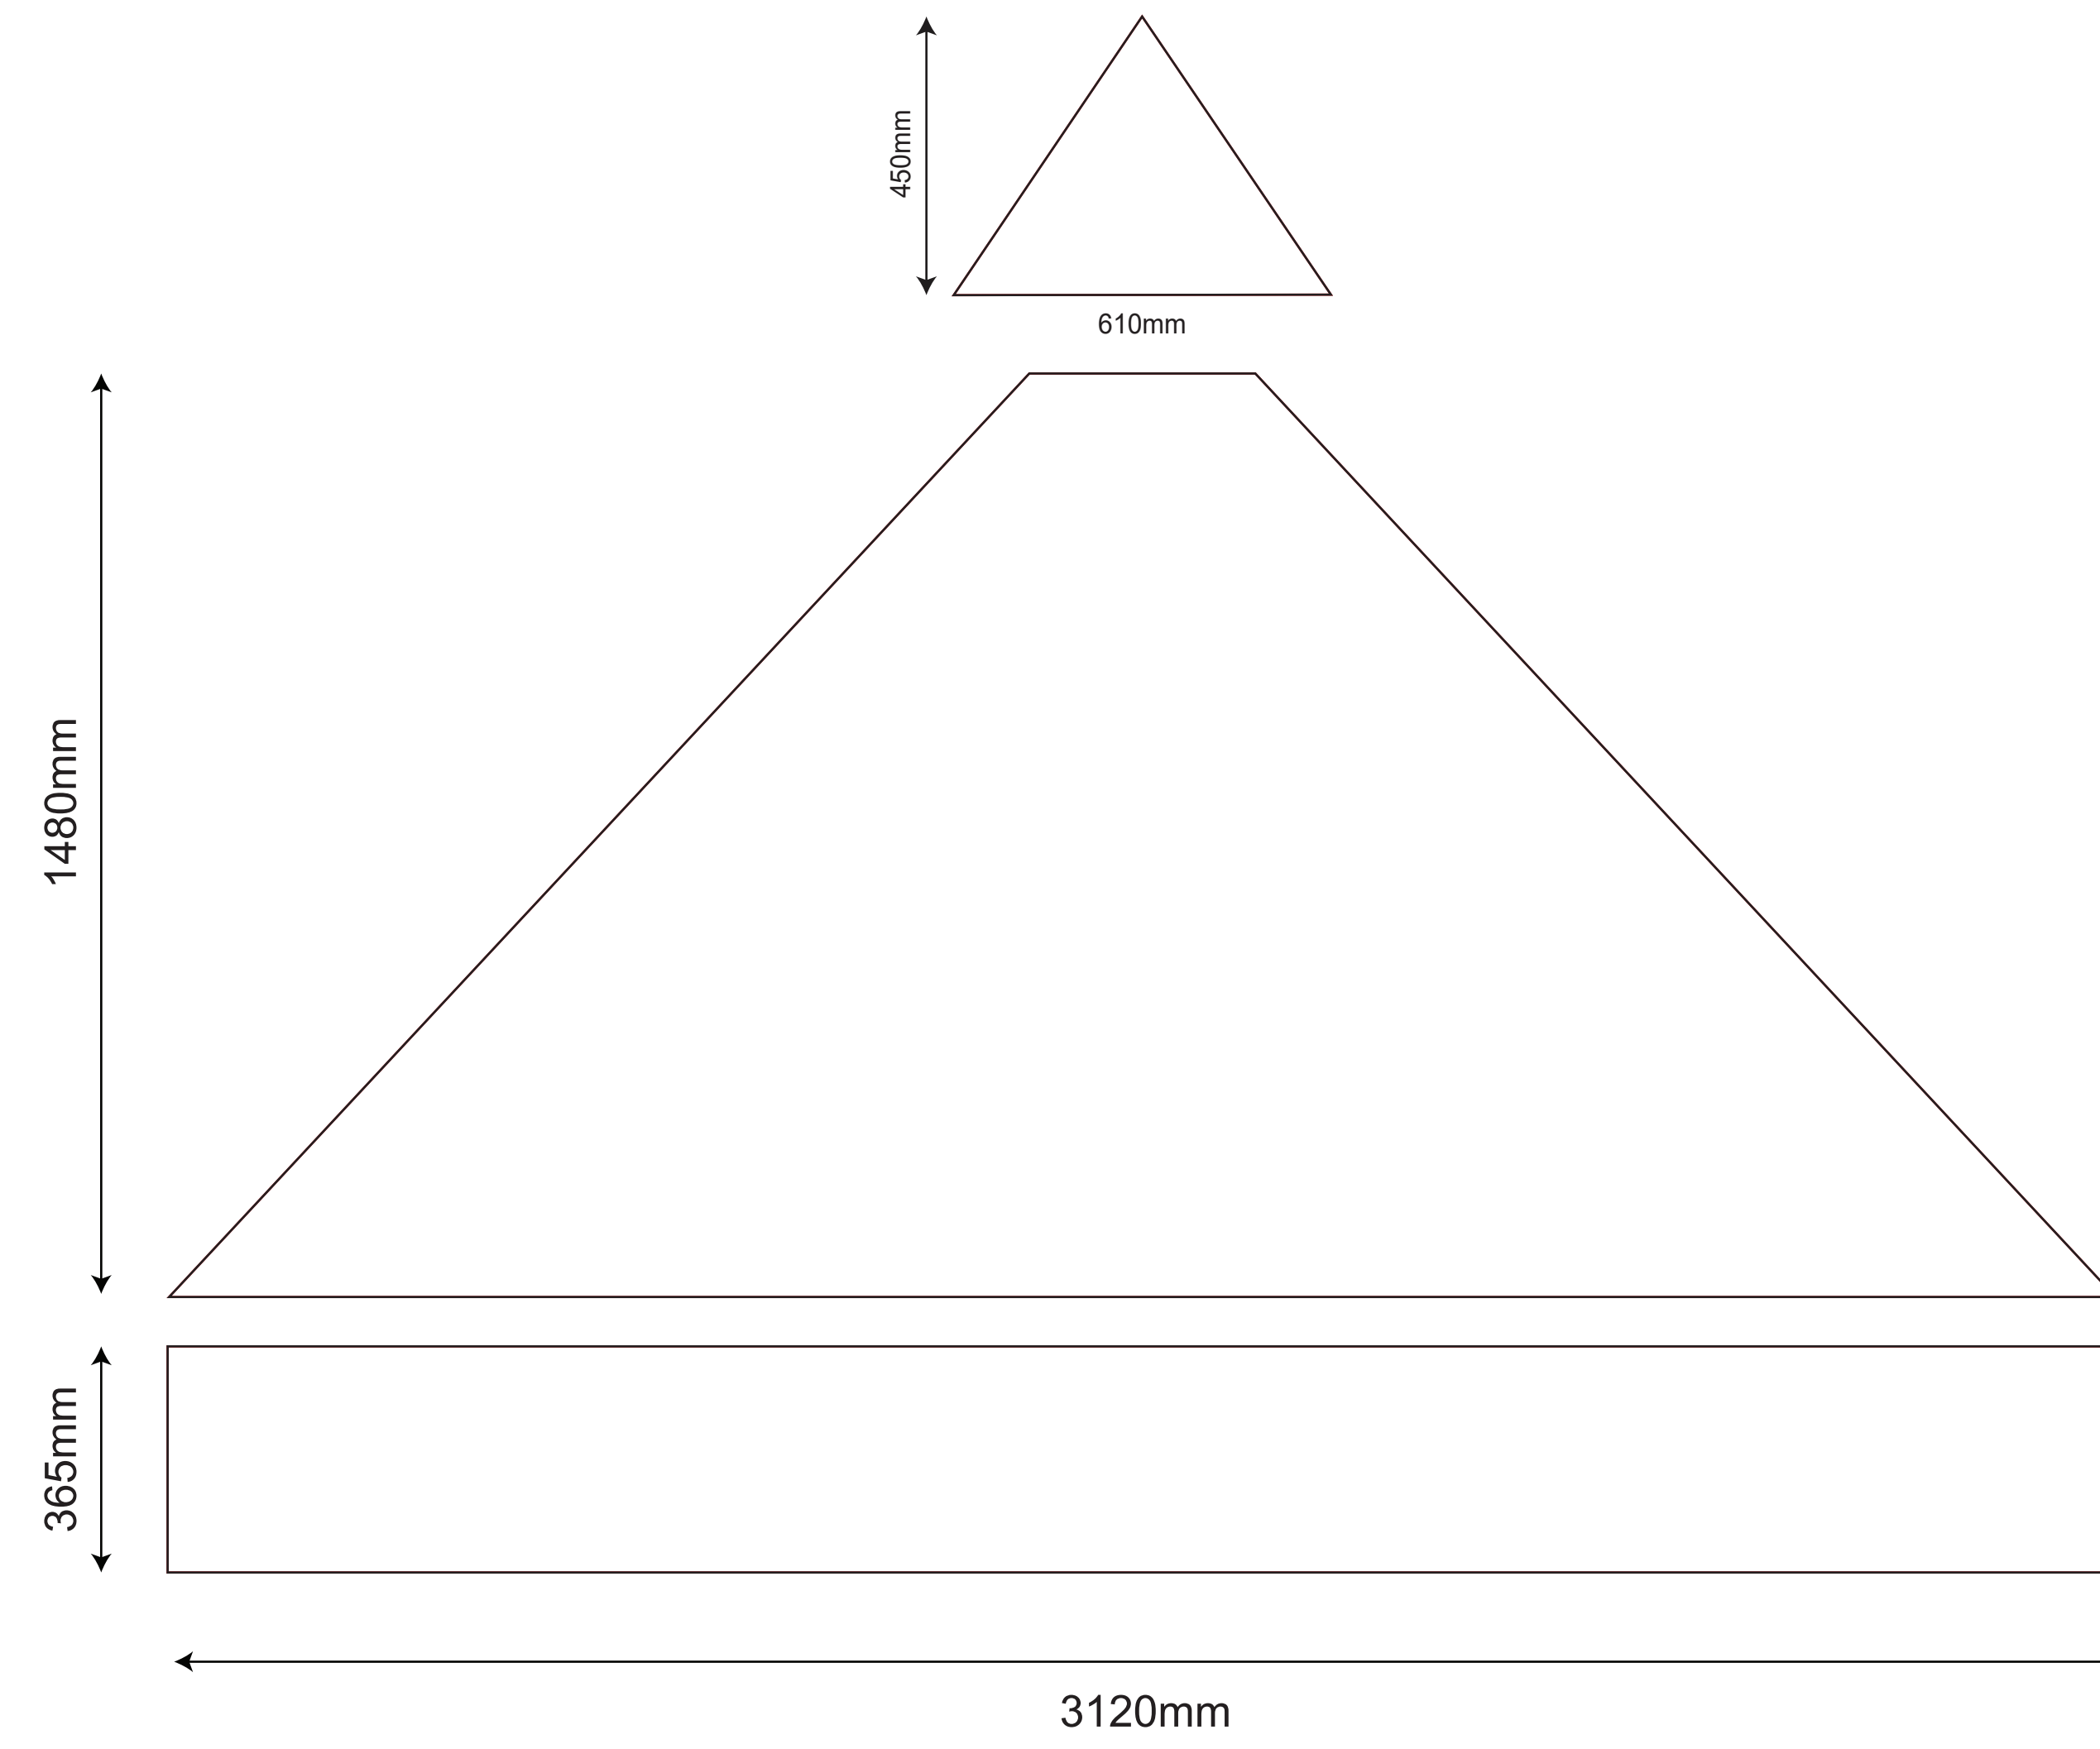

3x3 Rhino Gazebo - Imperial Kit

OUTSIDE OF THE GAZEBO - LEFT SIDE

OUTSIDE OF THE GAZEBO - RIGHT SIDE

OUTSIDE OF THE GAZEBO - BACK SIDE

OUTSIDE OF THE GAZEBO - FRONT SIDE

OUTSIDE OF THE GAZEBO - LEFT SIDE - half wall

OUTSIDE OF THE GAZEBO - RIGHT SIDE - half wall

OUTSIDE OF THE GAZEBO - BACK SIDE - half wall

INSIDE OF THE GAZEBO - LEFT SIDE - half wall

INSIDE OF THE GAZEBO - RIGHT SIDE - half wall

INSIDE OF THE GAZEBO - BACK SIDE - half wall