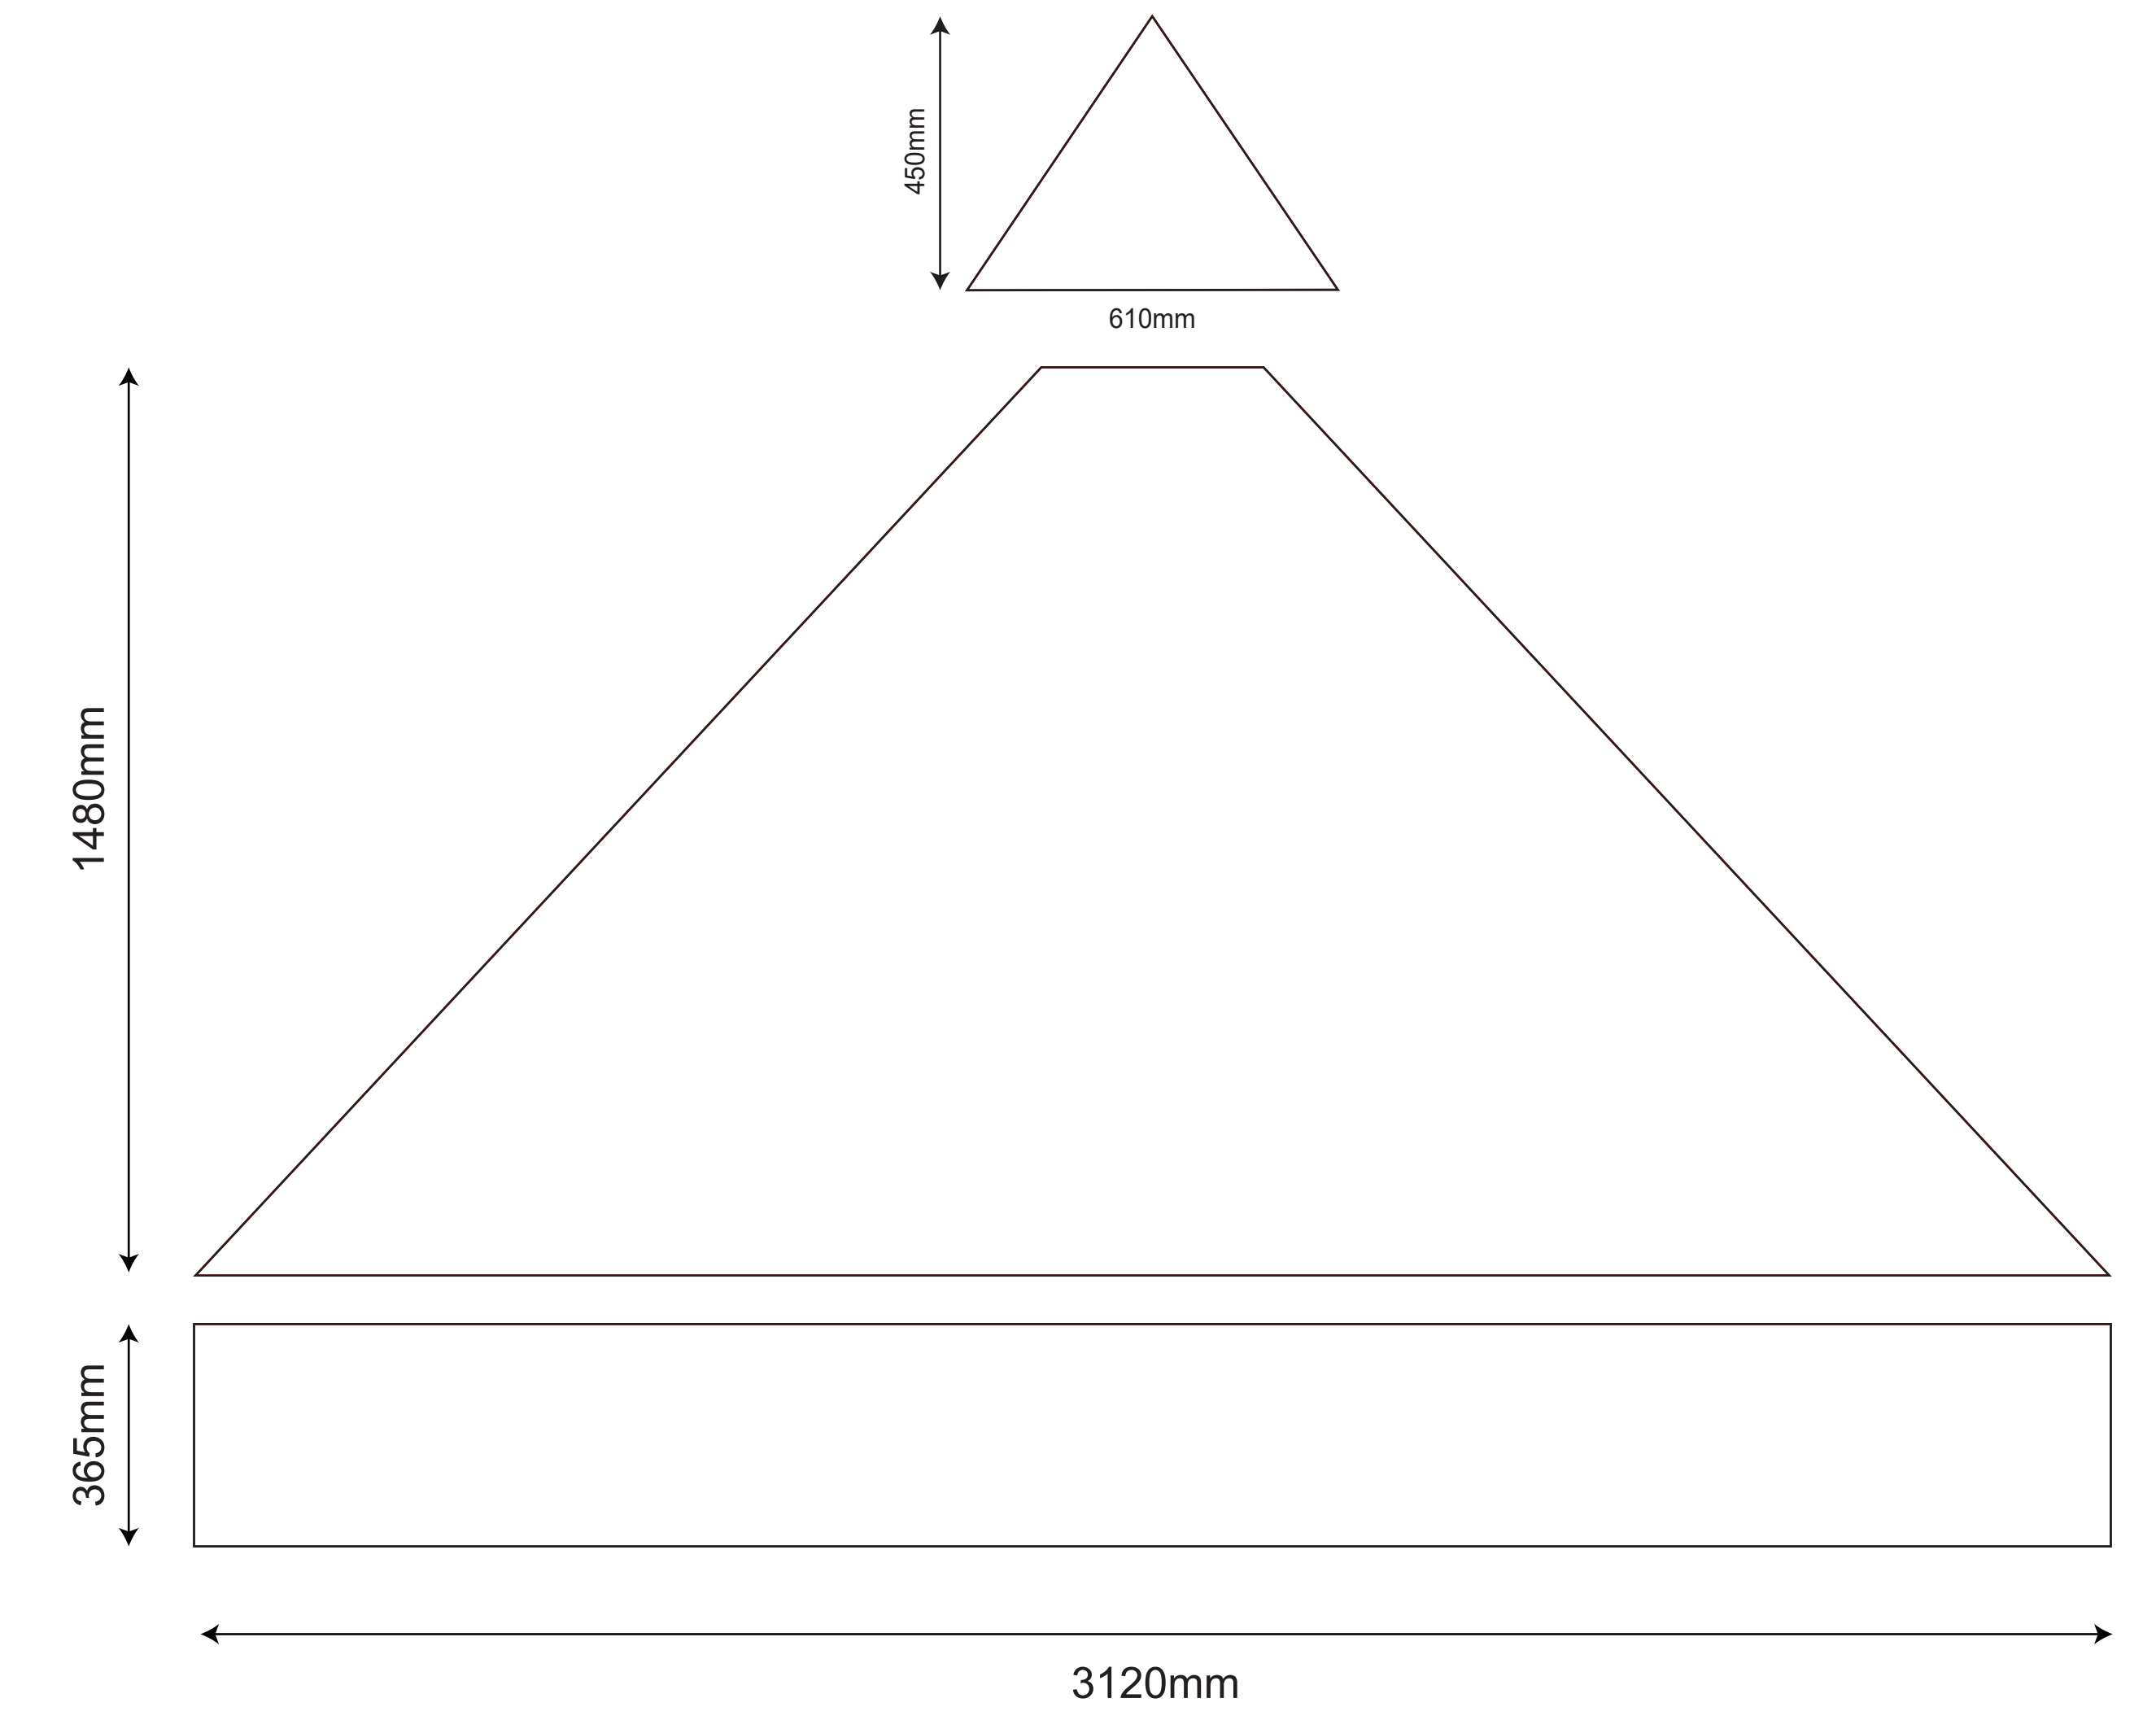

3x3 Rhino Gazebo - Imperial Kit

OUTSIDE OF THE GAZEBO - LEFT SIDE

OUTSIDE OF THE GAZEBO - RIGHT SIDE

OUTSIDE OF THE GAZEBO - BACK SIDE

OUTSIDE OF THE GAZEBO - FRONT SIDE

OUTSIDE OF THE GAZEBO - LEFT SIDE - half wall

OUTSIDE OF THE GAZEBO - RIGHT SIDE - half wall

OUTSIDE OF THE GAZEBO - BACK SIDE - half wall

INSIDE OF THE GAZEBO - LEFT SIDE - half wall

INSIDE OF THE GAZEBO - RIGHT SIDE - half wall

INSIDE OF THE GAZEBO - BACK SIDE - half wall