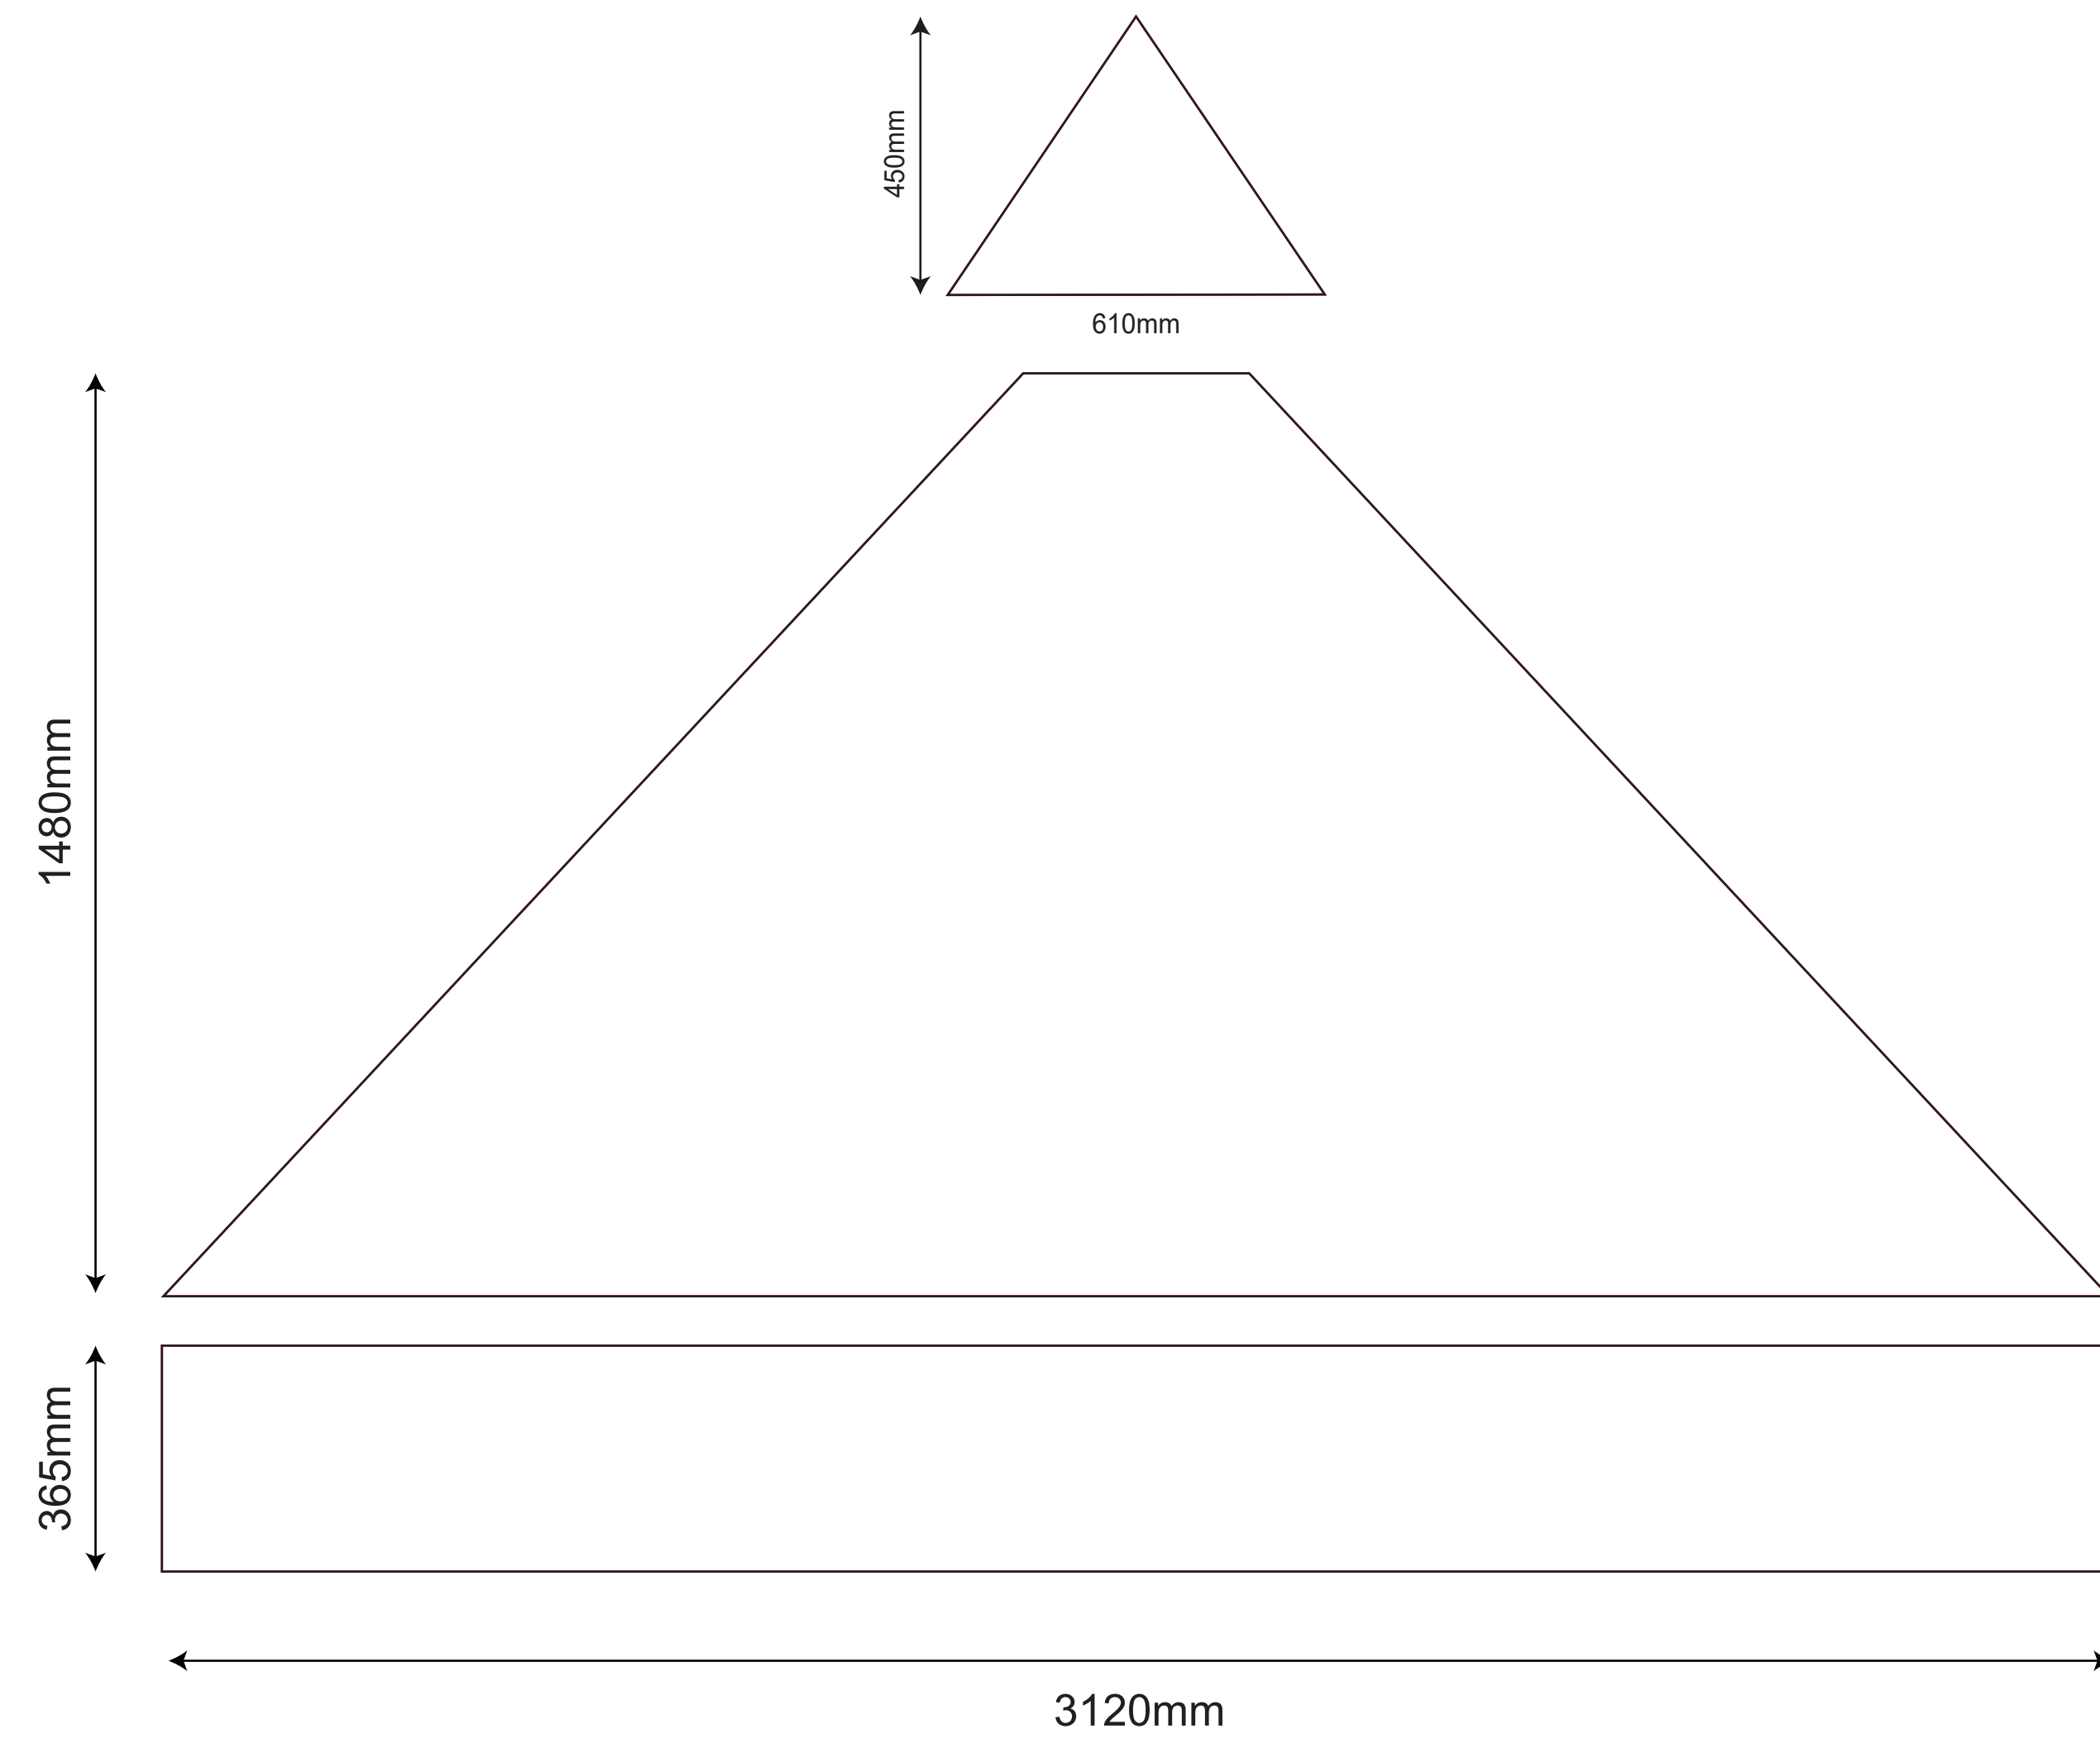

3x3 Rhino Gazebo - Imperial Kit

OUTSIDE OF THE GAZEBO - LEFT SIDE

OUTSIDE OF THE GAZEBO - RIGHT SIDE

OUTSIDE OF THE GAZEBO - BACK SIDE

OUTSIDE OF THE GAZEBO - FRONT SIDE

OUTSIDE OF THE GAZEBO - LEFT SIDE - half wall

OUTSIDE OF THE GAZEBO - RIGHT SIDE - half wall

OUTSIDE OF THE GAZEBO - BACK SIDE - half wall

INSIDE OF THE GAZEBO - LEFT SIDE - half wall

INSIDE OF THE GAZEBO - RIGHT SIDE - half wall

INSIDE OF THE GAZEBO - BACK SIDE - half wall