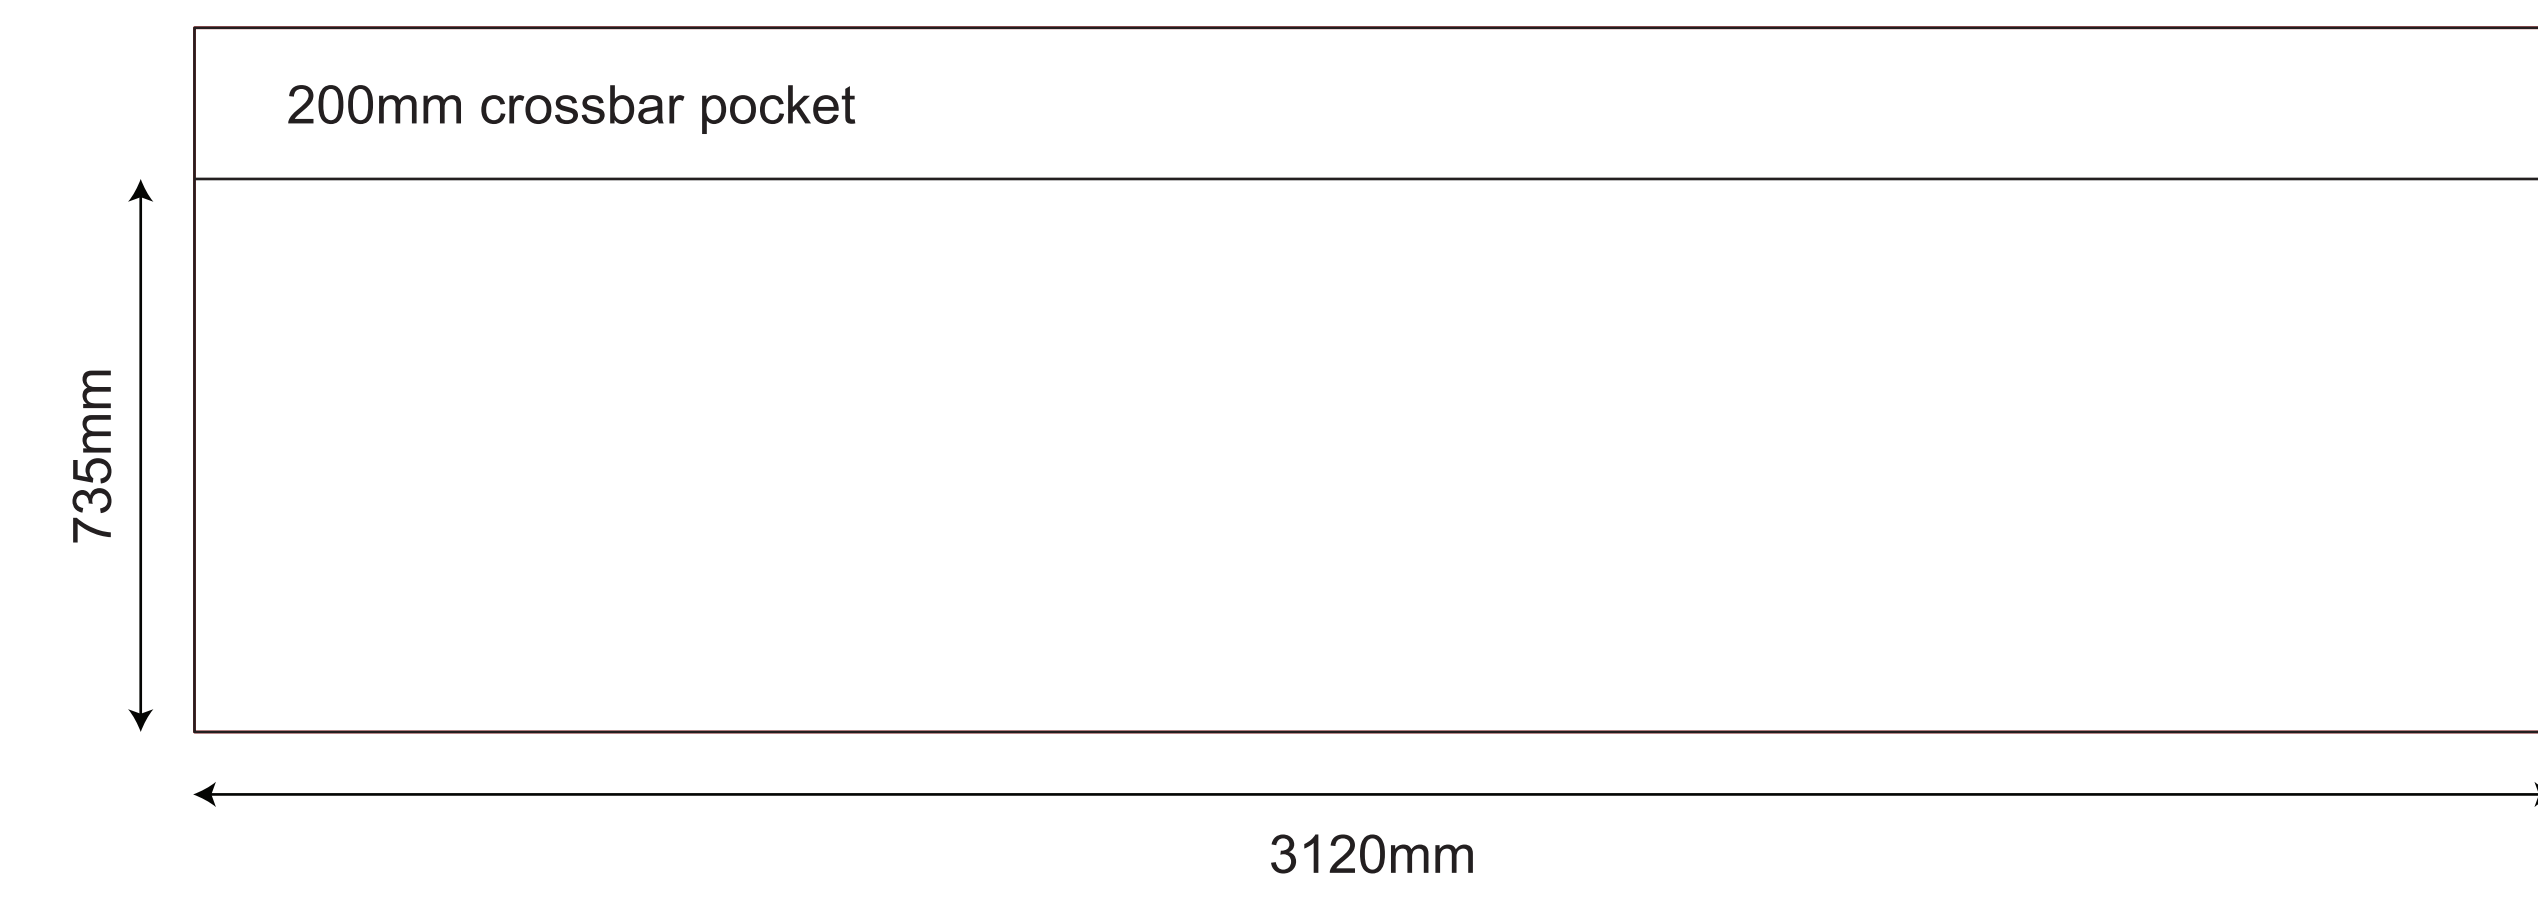

3x3 Rhino Gazebo - Imperial Kit

OUTSIDE OF THE GAZEBO - LEFT SIDE

OUTSIDE OF THE GAZEBO - RIGHT SIDE

OUTSIDE OF THE GAZEBO - BACK SIDE

OUTSIDE OF THE GAZEBO - FRONT SIDE

OUTSIDE OF THE GAZEBO - LEFT SIDE - half wall

OUTSIDE OF THE GAZEBO - RIGHT SIDE - half wall

OUTSIDE OF THE GAZEBO - BACK SIDE - half wall

INSIDE OF THE GAZEBO - LEFT SIDE - half wall

INSIDE OF THE GAZEBO - RIGHT SIDE - half wall

INSIDE OF THE GAZEBO - BACK SIDE - half wall